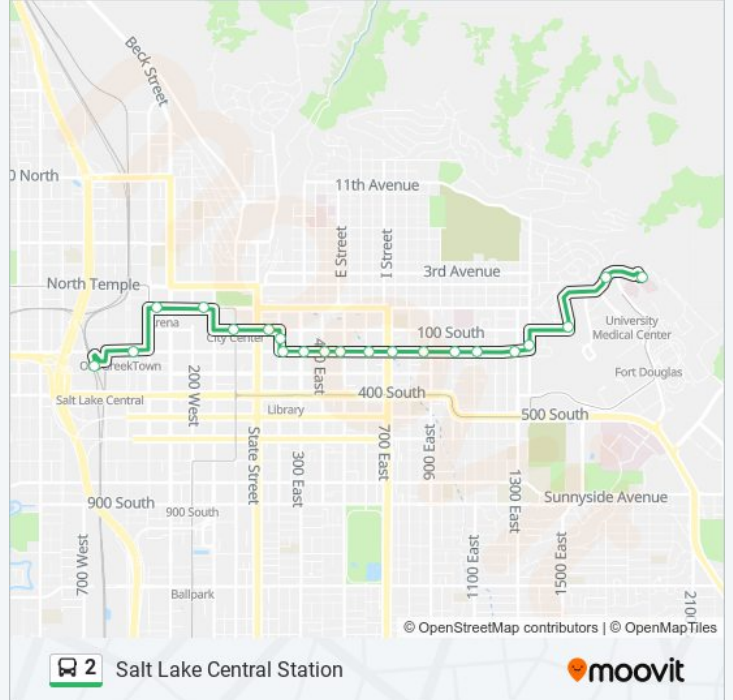

Direction: Salt Lake Central Station

21 stops

[VIEW LINE SCHEDULE](#)

- University Hospital
- North Campus / Federal Heights (Wb)
- U Kennecott Building (Wb)
- U Presidents' Circle (Sb Stop A)
- 200 S / 1300 E (Wb)
- 200 S / 1100 E (Wb)
- 200 S / 1000 E (Wb)
- 200 S / 900 E (Wb)
- 200 S / 700 E (Wb)
- 200 S / 600 E (Wb)
- 200 S / 500 E (Wb)
- 200 S / 400 E (Wb)
- 200 S / 300 E (Wb)
- 200 S / 200 E (Wb)
- 200 E / 150 S (Nb)
- 100 S / 150 E (Wb)
- 100 S / Main St (Wb)
- South Temple / 150 W (Wb)
- South Temple / 350 W (Wb)
- 200 S / Rio Grande St (Wb)
- Salt Lake Central Station (Arrival)

2 bus Info

Direction: Salt Lake Central Station

Stops: 21

Trip Duration: 26 min

Line Summary:

Direction: University Hospital

21 stops

[VIEW LINE SCHEDULE](#)

Salt Lake Central Station (Bay A)

200 S / 600 W (Eb)

400 W / 100 S (Nb)

South Temple / 300 W (Eb)

South Temple & West Temple (Eb)

South Temple / Main St (Eb)

100 S / 150 E (Eb)

200 E / 150 S (Sb)

2 bus Info

Direction: University Hospital

Stops: 21

Trip Duration: 22 min

Line Summary:

U Presidents' Circle (Nb Stop B)

U Kennecott Building (Eb)

University Hospital