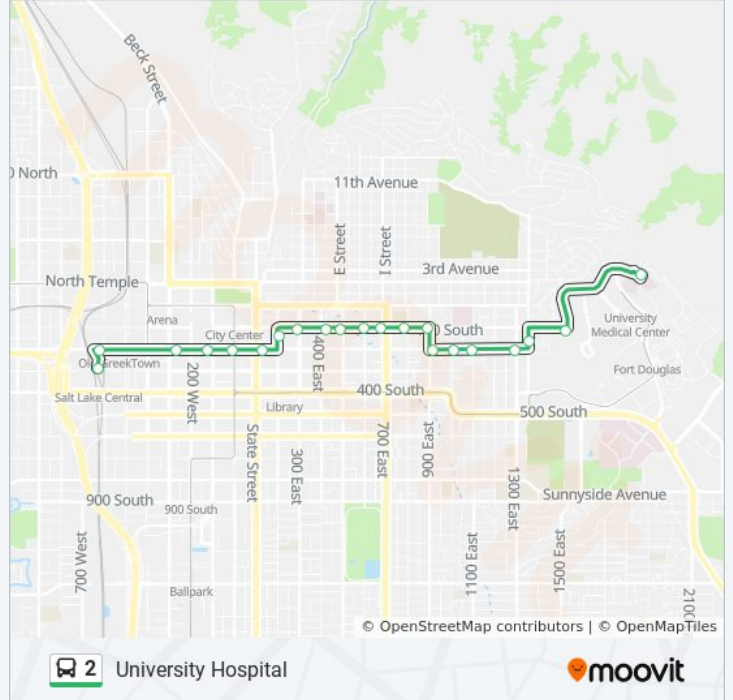

2 bus Info

Direction: Salt Lake Central Station

Stops: 21

Trip Duration: 26 min

Line Summary:

Direction: University Hospital

21 stops

[VIEW LINE SCHEDULE](#)

2 bus Info

Direction: University Hospital

Stops: 21

Trip Duration: 22 min

Line Summary:

U Presidents' Circle (Nb Stop B)

U Kennecott Building (Eb)

University Hospital