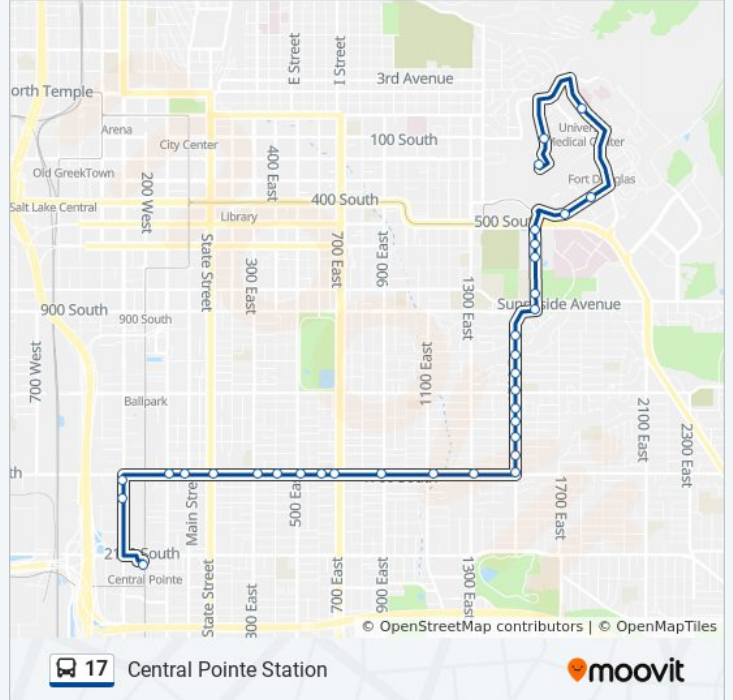

Central Pointe Station

[View In Website Mode](#)

The 17 bus line (Central Pointe Station) has 2 routes. For regular weekdays, their operation hours are:
 (1) Central Pointe Station: 6:31 AM - 7:34 PM (2) U Of U (Union Building): 6:39 AM - 7:45 PM
 Use the Moovit App to find the closest 17 bus station near you and find out when is the next 17 bus arriving.

17 bus Info

Direction: Central Pointe Station

Stops: 33

Trip Duration: 48 min

Line Summary:

1700 S @ 691 E
 1700 S @ 611 E
 1700 S @ 517 E
 1700 S @ 407 E
 1700 S @ 313 E
 1700 S @ 113 E
 1700 S @ 20 W
 1700 S @ 90 W
 300 W @ 1728 S
 300 W @ 1800 S

Central Pointe Station (Bay B)

Direction: U Of U (Union Building)

36 stops

[VIEW LINE SCHEDULE](#)

Central Pointe Station (Bay B)

300 W @ 1774 S
 1700 S @ 271 W
 1700 S @ 87 W
 1700 S @ 9 W
 1700 S @ 116 E
 1700 S @ 314 E
 1700 S @ 410 E
 1700 S @ 520 E
 1700 S @ 614 E
 1700 S @ 722 E
 1700 S @ 920 E
 1700 S @ 1118 E
 1700 S @ 1264 E
 1700 S @ 1488 E
 1500 E @ 1569 S
 1500 E @ 1505 S
 1500 E @ 1429 S

17 bus Info

Direction: U Of U (Union Building)

Stops: 36

Trip Duration: 40 min

Line Summary:

1500 E @ 1381 S

1500 E @ 1305 S

1500 E @ 1151 S