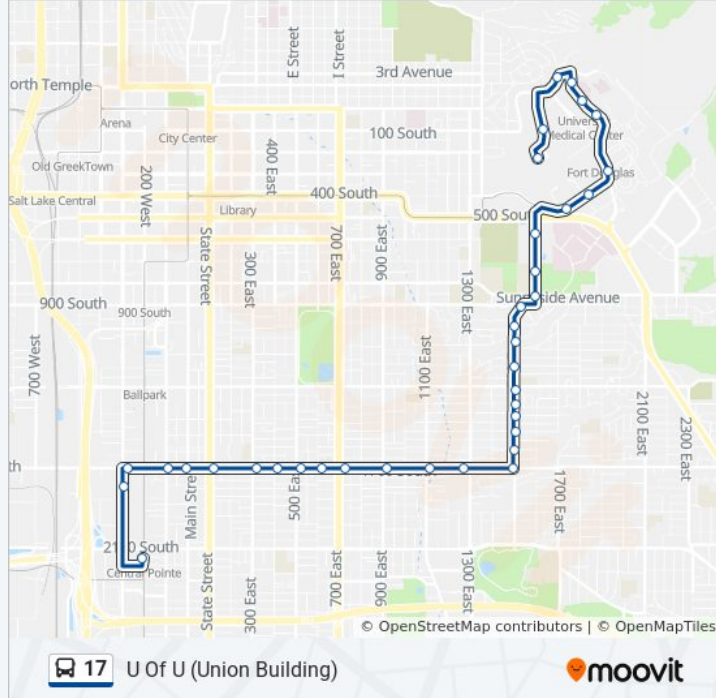

17 bus Info

Direction: Central Pointe Station

Stops: 33

Trip Duration: 48 min

Line Summary:

1700 S @ 691 E
 1700 S @ 611 E
 1700 S @ 517 E
 1700 S @ 407 E
 1700 S @ 313 E
 1700 S @ 113 E
 1700 S @ 20 W
 1700 S @ 90 W
 300 W @ 1728 S
 300 W @ 1800 S

Central Pointe Station (Bay B)

Direction: U Of U (Union Building)

36 stops

[VIEW LINE SCHEDULE](#)

Central Pointe Station (Bay B)

300 W @ 1774 S
 1700 S @ 271 W
 1700 S @ 87 W
 1700 S @ 9 W
 1700 S @ 116 E
 1700 S @ 314 E
 1700 S @ 410 E
 1700 S @ 520 E
 1700 S @ 614 E
 1700 S @ 722 E
 1700 S @ 920 E
 1700 S @ 1118 E
 1700 S @ 1264 E
 1700 S @ 1488 E
 1500 E @ 1569 S
 1500 E @ 1505 S
 1500 E @ 1429 S

17 bus Info

Direction: U Of U (Union Building)

Stops: 36

Trip Duration: 40 min

Line Summary:

1500 E @ 1381 S

1500 E @ 1305 S

1500 E @ 1151 S

Mario Capecchi / South Campus (Nb)

Mario Capecchi Dr / 1900 E (Nb)

U Medical Center Station (Nb)

Mario Capecchi / North Campus (Nb)

North Campus / Federal Heights (Wb)

U Warnock Engineering Building (Sb)

U Union Building (Bay D)