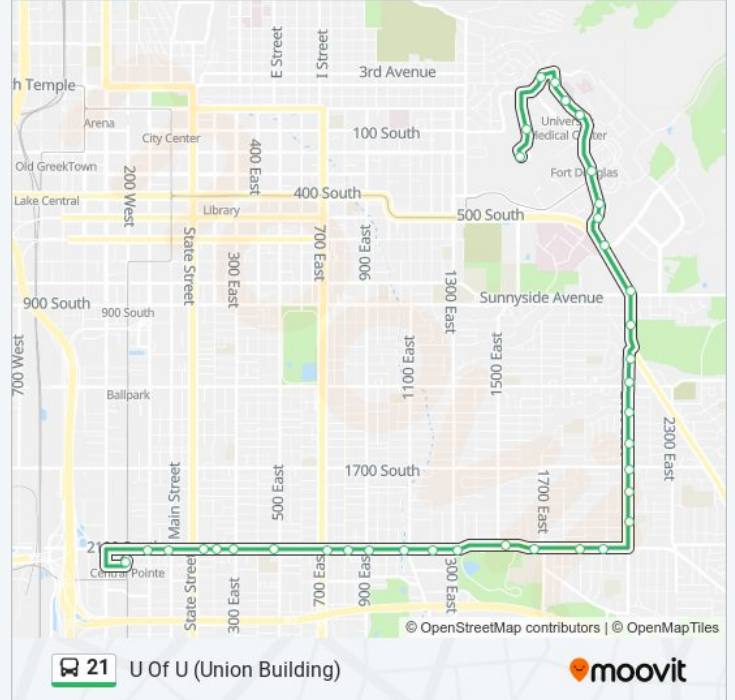

**Direction: U Of U (Union Building)**

36 stops

[VIEW LINE SCHEDULE](#)

Central Pointe Station (Bay D)

2100 S / West Temple (Eb)

2100 S / Main St (Eb)

2100 S / State St (Eb)

2100 S / 200 E (Eb)

**21 bus Info**

**Direction:** U Of U (Union Building)

**Stops:** 36

**Trip Duration:** 41 min

**Line Summary:**

2100 E / Wilson Ave (Nb)

2100 E / 1700 S (Nb)

2100 E / Bryan Ave (Nb)

2100 E / St. Mary's Dr (Nb)

2100 E / 1300 S (Nb)

2100 E / Laird Ave (Nb)

Foothill Dr / Michigan Ave (Nb)

Foothill Dr / Sunnyside Ave (Nb)

Foothill Dr / Wakara Way (Nb)

Mario Capecchi Dr / Pollock Rd (Nb)

Mario Capecchi / Research Rd (Nb)

Mario Capecchi / South Campus (Nb)

Mario Capecchi Dr / 1900 E (Nb)

U Medical Center Station (Nb)

Mario Capecchi / North Campus (Nb)

North Campus / Federal Heights (Wb)

U Warnock Engineering Building (Sb)

U Union Building (Bay C)