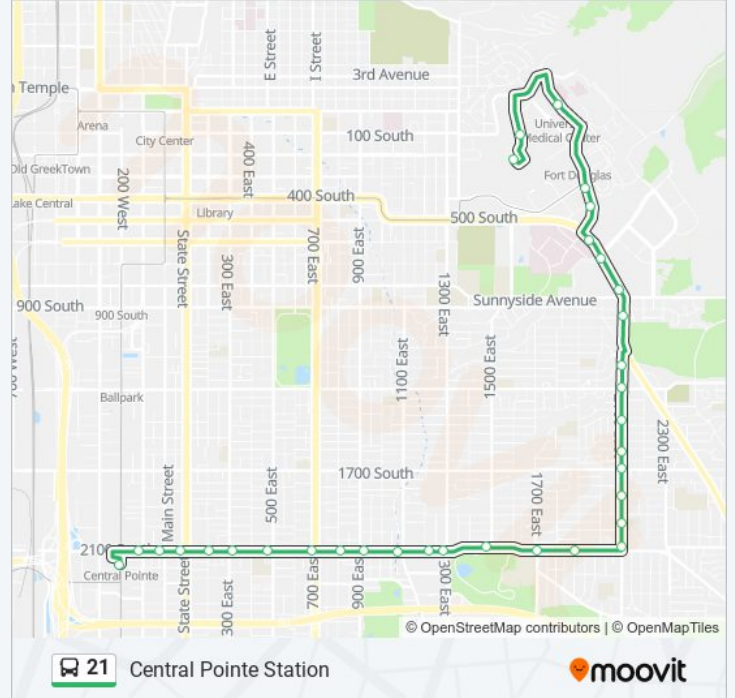

### 21 bus Info

**Direction:** Central Pointe Station

**Stops:** 33

**Trip Duration:** 34 min

**Line Summary:**

2100 S / 1100 E (Wb)

2100 S / 900 E (Wb)

2100 S / 800 E (Wb)

2100 S / 700 E (Wb)

2100 S / 500 E (Wb)

2100 S / 300 E (Wb)

2100 S / 200 E (Wb)

2100 S / State St (Wb)

2100 S / Main St (Wb)

2100 S / West Temple (Wb)

Central Pointe Station (Bay D)

**Direction: U Of U (Union Building)**

36 stops

[VIEW LINE SCHEDULE](#)

Central Pointe Station (Bay D)

2100 S / West Temple (Eb)

2100 S / Main St (Eb)

2100 S / State St (Eb)

2100 S / 200 E (Eb)

**21 bus Info**

**Direction:** U Of U (Union Building)

**Stops:** 36

**Trip Duration:** 41 min

**Line Summary:**

2100 E / Wilson Ave (Nb)

2100 E / 1700 S (Nb)

2100 E / Bryan Ave (Nb)