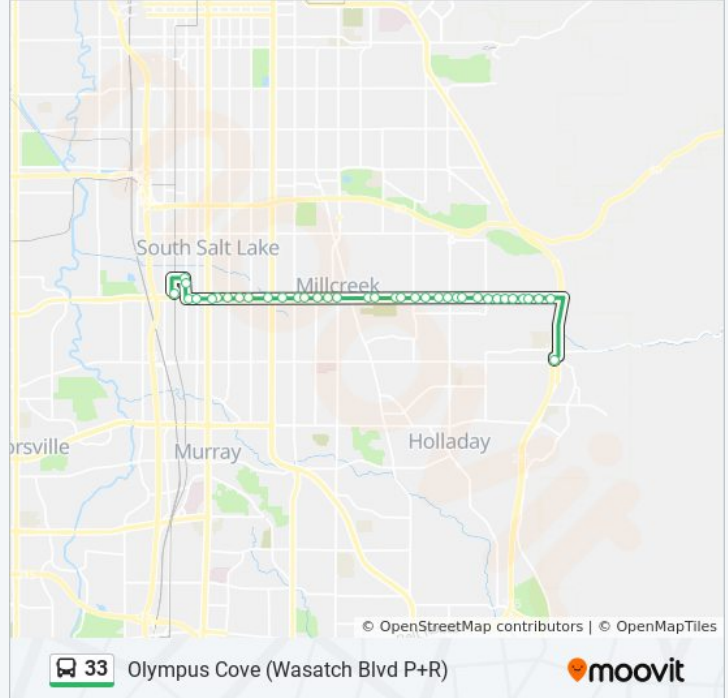

3300 S @ 1298 E
3300 S @ 1460 E
3300 S @ 1590 E
3300 S @ 1650 E
3300 S @ 1848 E
3300 S @ 1890 E
3300 S @ 2010 E
3300 S @ 2102 E
3300 S @ 2210 E
3300 S @ 2290 E
3300 S @ 2340 E
3300 S @ 2454 E
3300 S @ 2608 E
3300 S @ 2710 E
3300 S @ 2828 E
3300 S @ 2930 E
3300 S @ 3008 E
3300 S @ 3128 E
3300 S @ 3174 E
3300 S @ 3298 E
3300 S @ 3422 E

Olympus Cove P+R (Bay A)

33 bus time schedules and route maps are available in an offline PDF at moovitapp.com. Use the [Moovit App](#) to see live bus times, train schedule or subway schedule, and step-by-step directions for all public transit in Salt Lake City.

[About Moovit](#) • [MaaS Solutions](#) • [Supported Countries](#) • [Mooviter Community](#)

© 2023 Moovit - All Rights Reserved

Check Live Arrival Times