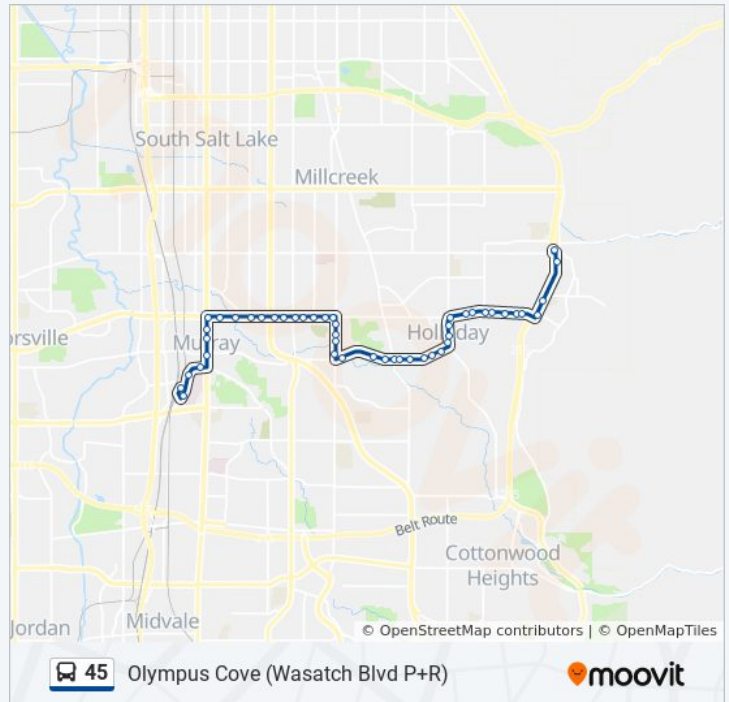

State St @ 4930 S

Vine St @ 61 E

Vine St @ 74 W

Cottonwood St / Woodrow St (Sb)

Murray Central Station (Bay C)

Direction: Olympus Cove P+R

47 stops

[VIEW LINE SCHEDULE](#)

Murray Central Station (Bay C)

Cottonwood St / Woodrow St (Nb)

Vine St @ 79 W

Vine St @ 34 E

State St @ 4801 S

45 bus Time Schedule

Olympus Cove P+R Route Timetable:

Sunday	9:30 AM - 6:30 PM
Monday	5:23 AM - 11:23 PM
Tuesday	5:23 AM - 11:23 PM
Wednesday	5:23 AM - 11:23 PM
Thursday	5:23 AM - 11:23 PM
Friday	5:23 AM - 11:23 PM

4500 S @ 2578 E

45 bus Info

Direction: Olympus Cove P+R

Stops: 47

Trip Duration: 28 min

Line Summary:

Olympus Cove (Wasatch Blvd P+R)

4500 S @ 2706 E

4500 S @ 2790 E

4500 S @ 2926 E

4500 S @ 3064 E

4500 S @ 3124 E

Wasatch Blvd @ 4471 S

Wasatch Blvd @ 4305 S

Wasatch Blvd @ 4005 S

Olympus Cove P+R (Bay D)