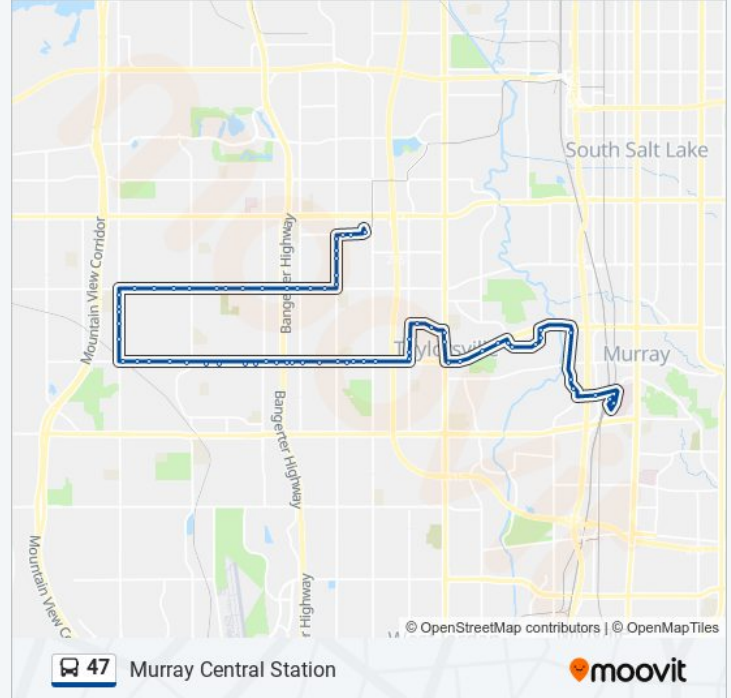

Slcc Transit Center (Bay F)

Redwood Rd @ 4450 S

Redwood Rd @ 4540 S

4700 S @ 1685 W

4700 S @ 1531 W

4700 S @ 1305 W

4700 S @ 1171 W

Atherton Dr @ 4540 S

Atherton Dr @ 1025 W

Atherton Dr @ 833 W

Atherton Dr @ 4501 S

Atherton Dr @ 4435 S

500 W @ 4558 S

Murray Blvd @ 4948 S

Murray Blvd @ 5026 S

Vine St / Commerce Dr (Eb)

Cottonwood St / Woodrow St (Sb)

Murray Central Station (Bay B)

### Direction: West Valley Central Station

67 stops

[VIEW LINE SCHEDULE](#)

Murray Central Station (Bay B)

Cottonwood St / Woodrow St (Nb)

Vine St / Commerce Dr (Wb)

Murray Blvd @ 5039 S

Murray Blvd @ 4889 S