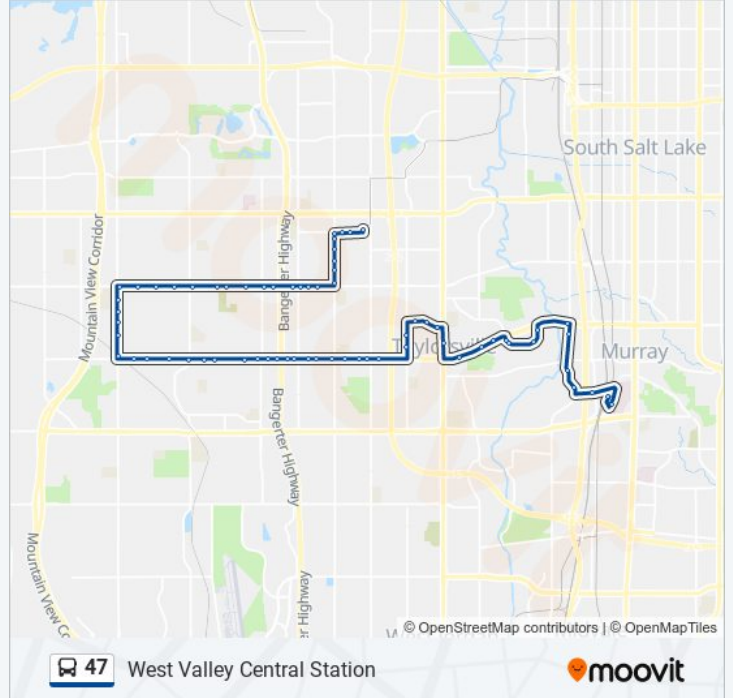

Cottonwood St / Woodrow St (Sb)

Murray Central Station (Bay B)

### Direction: West Valley Central Station

67 stops

[VIEW LINE SCHEDULE](#)

Murray Central Station (Bay B)

Cottonwood St / Woodrow St (Nb)

Vine St / Commerce Dr (Wb)

Murray Blvd @ 5039 S

Murray Blvd @ 4889 S

4100 S @ 5577 W

4100 S @ 5373 W

4100 S @ 5171 W

4100 S @ 4983 W

4100 S @ 4777 W

4100 S @ 4495 W

4100 S @ 4395 W

4100 S @ 4179 W