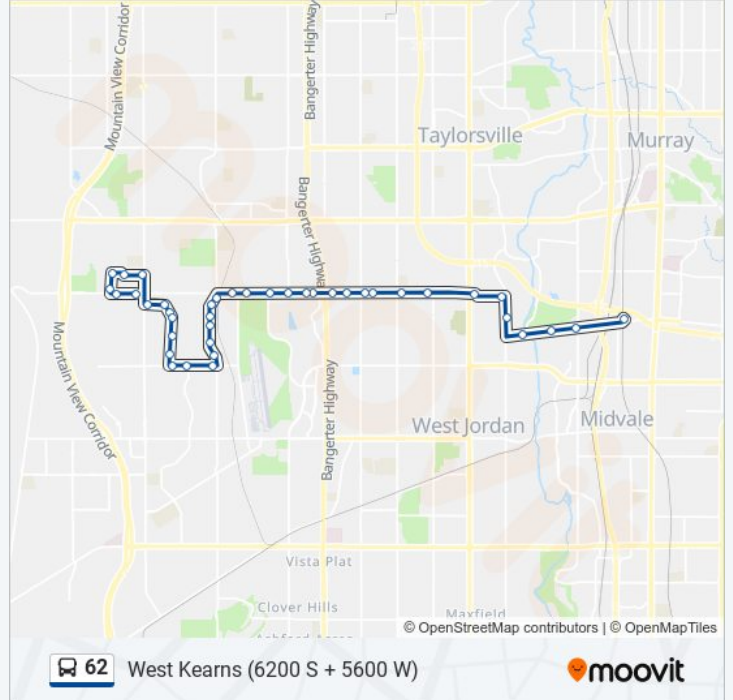

Winchester Dr @ 1198 W

Winchester St @ 990 W

Winchester Dr @ 716 W

Fashion Place West Station (Bay D)

Direction: West Kearns (6200 S + 5600 W)

40 stops

[VIEW LINE SCHEDULE](#)

Fashion Place West Station (Bay D)

62 bus Info

Direction: West Kearns (6200 S + 5600 W)

Stops: 40

Trip Duration: 36 min

Line Summary:

6200 S @ 3816 W

6200 S @ 4018 W

6200 S @ 4226 W

Balsa Ave @ 5560 W

Lodestone Ave / 5625 W (Wb)

Lodestone Ave / Trowbridge Way (Wb)

Lodestone Ave / Copper City Dr (Wb)

Copper City Dr/Willingcott Way (Sb)

6200 S / Wakefield Way (Eb)

6200 S / 5700 W (Eb)

62 bus time schedules and route maps are available in an offline PDF at moovitapp.com. Use the Moovit App to see live bus times, train schedule or subway schedule, and step-by-step directions for all public transit in Salt Lake City.

© 2024 Moovit - All Rights Reserved