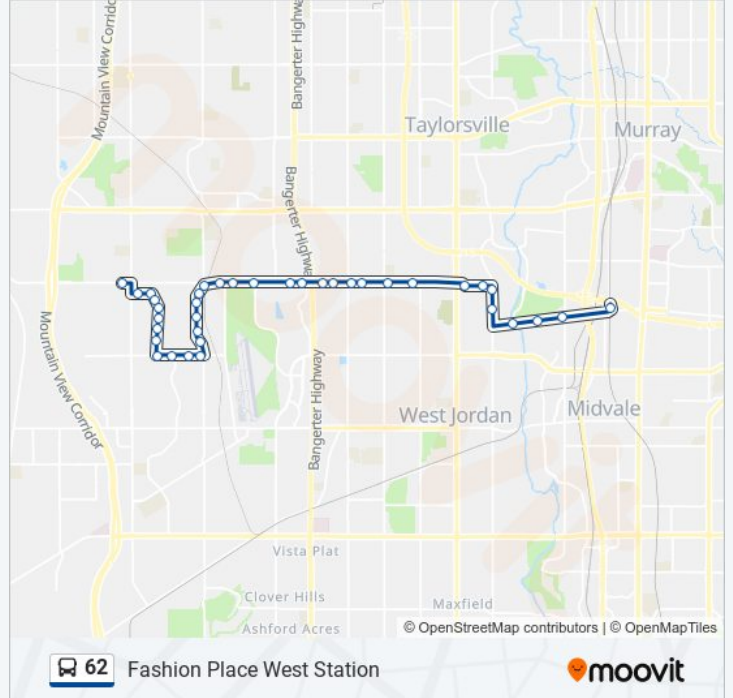

62 bus Info

Direction: Fashion Place West Station

Stops: 37

Trip Duration: 28 min

Line Summary:

6200 S @ 3709 W

6200 S @ 3501 W

6200 S @ 3363 W

6200 S @ 3185 W

Bennion Blvd @ 2899 W

6200 S @ 2685 W

6200 S @ 2315 W

6200 S @ 1611 W

6235 S @ 1354 W

1300 W @ 6286 S

1300 W @ 6500 S

Winchester Dr @ 1198 W

Winchester St @ 990 W

Winchester Dr @ 716 W

Fashion Place West Station (Bay D)

Direction: West Kearns (6200 S + 5600 W)

40 stops

[VIEW LINE SCHEDULE](#)

Fashion Place West Station (Bay D)

62 bus Info

Direction: West Kearns (6200 S + 5600 W)

Stops: 40

Trip Duration: 36 min

Line Summary:

6200 S @ 3816 W

6200 S @ 4018 W

6200 S @ 4226 W