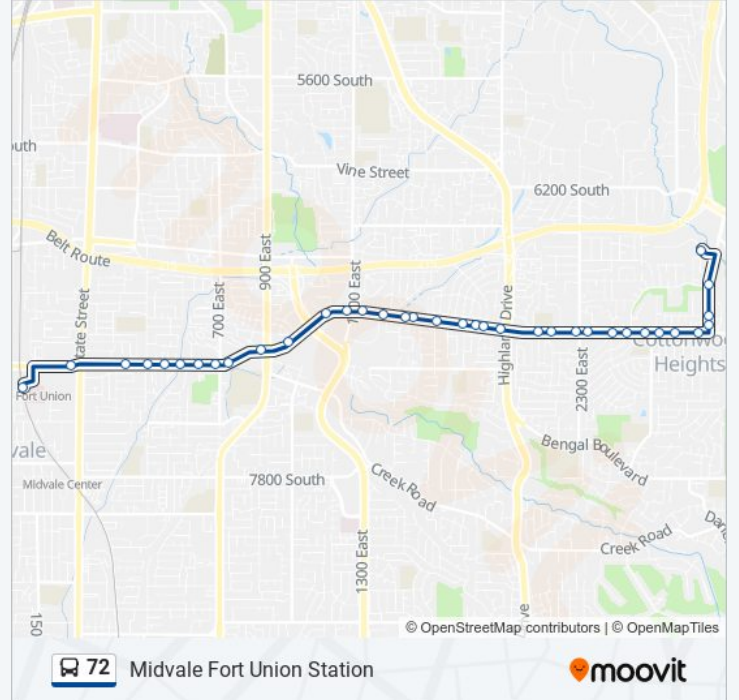

Fort Union Blvd @ 1857 E

Fort Union Blvd @ 1811 E

Fort Union Blvd @ 1701 E

Fort Union Blvd @ 1605 E

Fort Union Blvd @ 1535 E

Fort Union Blvd @ 1445 E

Fort Union Blvd @ 1335 E

Fort Union Blvd @ 1285 E

Fort Union Blvd @ 1135 E

Fort Union Blvd @ 985 E

Fort Union Blvd @ 885 E

Fort Union Blvd @ 715 E

Fort Union Blvd @ 671 E

Fort Union Blvd @ 589 E

Fort Union Blvd @ 485 E

Fort Union Blvd @ 395 E

Fort Union Blvd @ 305 E

Fort Union Blvd @ 221 E

Fort Union Blvd @ 26 W

Midvale Fort Union Station

72 bus time schedules and route maps are available in an offline PDF at moovitapp.com. Use the Moovit App to see live bus times, train schedule or subway schedule, and step-by-step directions for all public transit in Salt Lake City.

© 2024 Moovit - All Rights Reserved