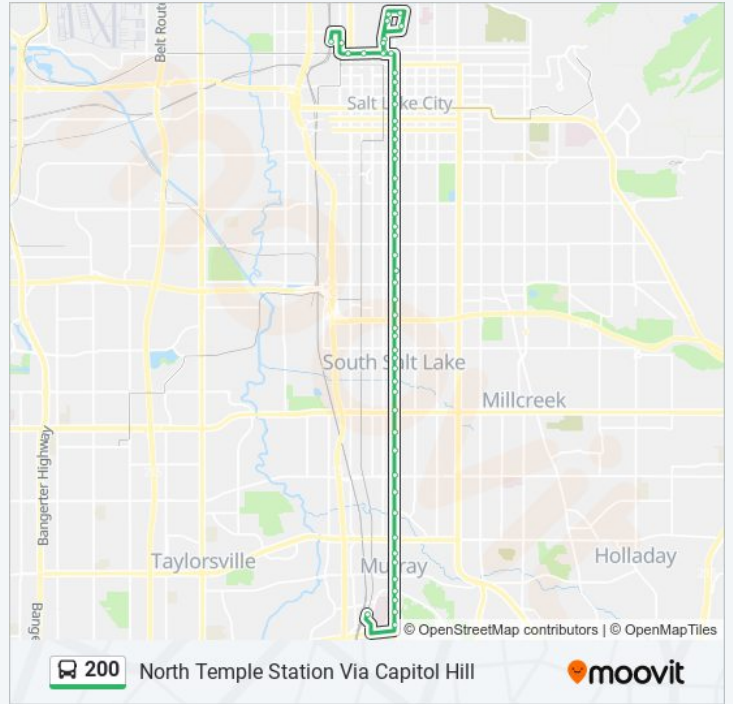

Use the Moovit App to find the closest 200 bus station near you and find out when is the next 200 bus arriving.

Direction: Murray Central Station

56 stops

[VIEW LINE SCHEDULE](#)

- North Temple Station (Bay A)
- 200 N / 400 W (Eb)
- North Temple / 400 W (Eb)
- North Temple / 300 W (Eb)
- North Temple / 150 W (Eb)
- Main St / North Temple (Nb)
- Main St / Hillside Ave (Nb)
- Columbus St / 400 N (Nb)
- Columbus St / 500 N (Nb)
- 500 N / Cortez St
- State Capitol East Entrance
- Main St / 200 N (Sb)
- North Temple / Main St (Eb)
- State St / 1st Ave (Sb)
- State St / 50 S (Sb)
- State St / 150 S (Sb)
- State St / 250 S (Sb)
- State St / 300 S (Sb)
- State St / 400 S (Sb)
- State St @ 510 S
- State St @ 604 S

200 bus Info

Direction: Murray Central Station

Stops: 56

Trip Duration: 49 min

Line Summary:

State St @ 720 S

State St @ 820 S

State St @ 910 S

State St / 300 S (Nb)

State St / 150 S (Nb)

State St / 50 S (Nb)

Stops: 55

Trip Duration: 56 min

Line Summary:

North Temple / State St (Wb)

Main St / North Temple (Nb)