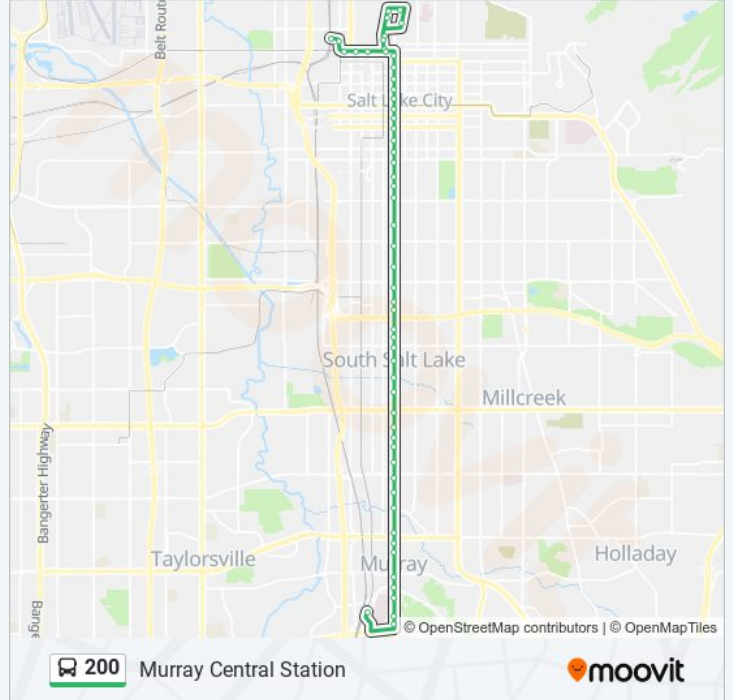

Use the Moovit App to find the closest 200 bus station near you and find out when is the next 200 bus arriving.

Direction: Murray Central Station

56 stops

[VIEW LINE SCHEDULE](#)

- North Temple Station (Bay A)
- 200 N / 400 W (Eb)
- North Temple / 400 W (Eb)
- North Temple / 300 W (Eb)
- North Temple / 150 W (Eb)
- Main St / North Temple (Nb)
- Main St / Hillside Ave (Nb)
- Columbus St / 400 N (Nb)
- Columbus St / 500 N (Nb)
- 500 N / Cortez St
- State Capitol East Entrance
- Main St / 200 N (Sb)
- North Temple / Main St (Eb)
- State St / 1st Ave (Sb)
- State St / 50 S (Sb)
- State St / 150 S (Sb)
- State St / 250 S (Sb)
- State St / 300 S (Sb)
- State St / 400 S (Sb)
- State St @ 510 S
- State St @ 604 S

200 bus Info

Direction: Murray Central Station

Stops: 56

Trip Duration: 49 min

Line Summary:

State St @ 720 S

State St @ 820 S

State St @ 910 S

State St @ 4540 S

State St @ 4608 S

State St @ 4824 S

State St @ 4930 S

State St @ 5020 S

State St @ 5200 S

State St @ 5270 S

Murray Central Station (Bay H)

Direction: North Temple Station

47 stops

[VIEW LINE SCHEDULE](#)

Murray Central Station (Bay H)

State St @ 5223 S

State St @ 5131 S

State St @ 5025 S

State St @ 4949 S