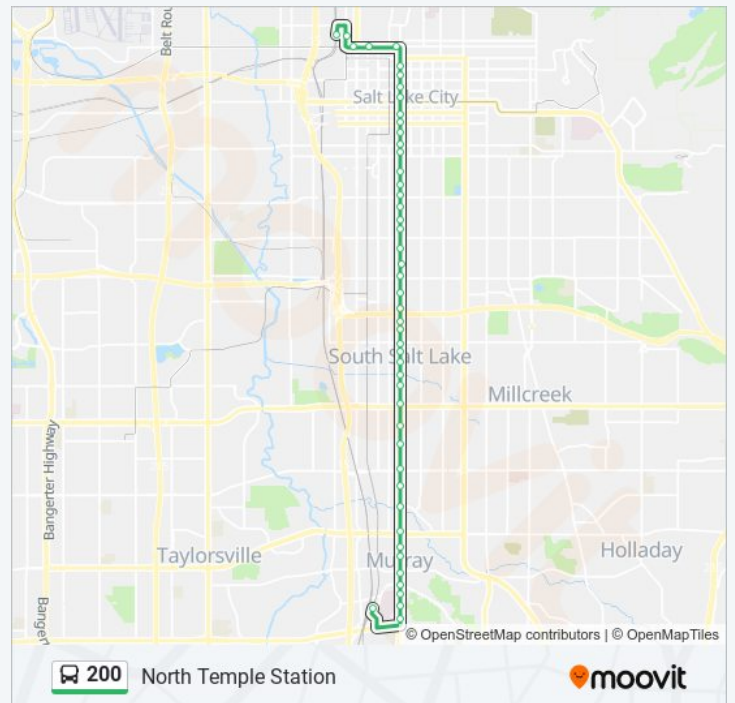

200 bus Info

Direction: Murray Central Station

Stops: 56

Trip Duration: 49 min

Line Summary:

State St @ 720 S

State St @ 820 S

State St @ 910 S

200 bus Info

Direction: North Temple Station

Stops: 47

Trip Duration: 47 min

Line Summary:

State St @ 1601 S

State St @ 1495 S

State St @ 1385 S