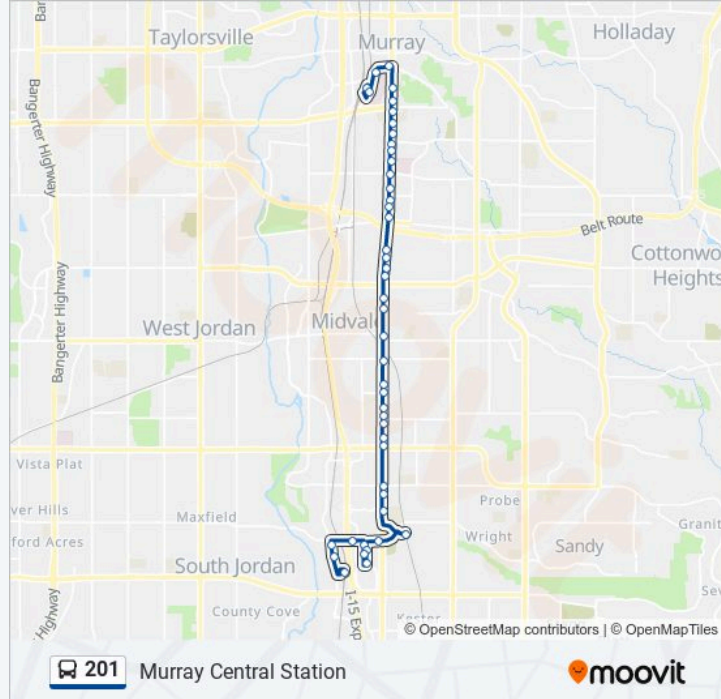

201 bus Info

Direction: Murray Central Station

Stops: 45

Trip Duration: 37 min

Line Summary:

State St @ 7725 S

State St @ 7495 S

State St @ 7337 S

State St @ 7087 S

State St @ 7009 S

State St @ 6895 S

State St @ 6801 S

State St @ 6300 S

State St @ 6200 S

State St @ 6150 S

State St @ 5995 S

State St @ 5905 S

State St @ 5775 S

State St @ 5685 S

State St @ 5615 S

State St @ 5525 S

State St @ 5435 S

State St @ 5311 S

State St @ 5223 S

State St @ 5131 S

Vine St @ 61 E

Vine St @ 74 W

Cottonwood St / Woodrow St (Sb)

Murray Central Station (Bay G)

Direction: South Jordan Station

48 stops

[VIEW LINE SCHEDULE](#)