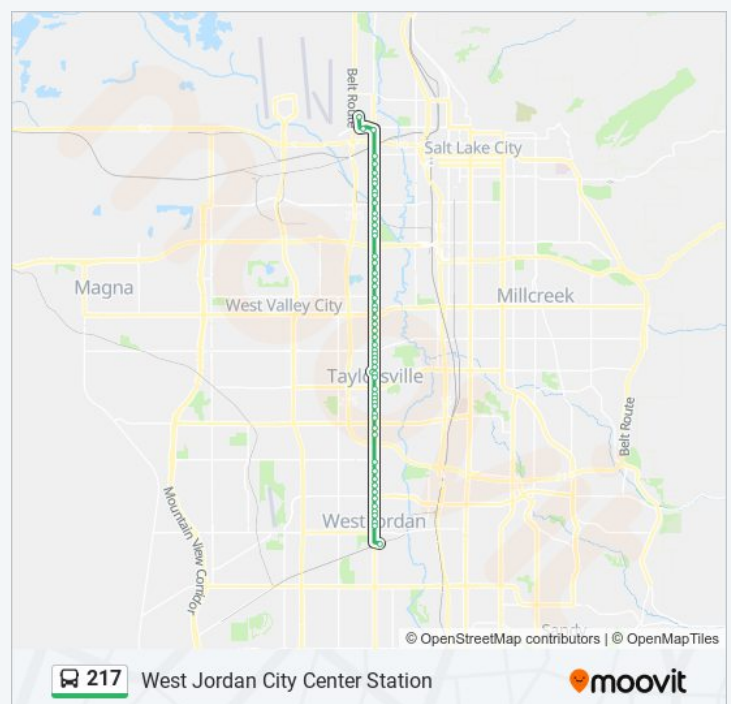

Sunday	5:53 AM - 8:53 PM
Monday	3:52 AM - 11:37 PM
Tuesday	12:07 AM - 11:37 PM
Wednesday	12:07 AM - 11:51 PM
Thursday	3:52 AM - 11:37 PM
Friday	12:07 AM - 11:37 PM
Saturday	12:07 AM - 11:51 PM

217 bus Info

Direction: West Jordan City Center Station

Stops: 58

Trip Duration: 54 min

Line Summary:

Redwood Rd @ 3430 S

Redwood Rd @ 3538 S

Redwood Rd @ 3670 S

Redwood Rd @ 3770 S