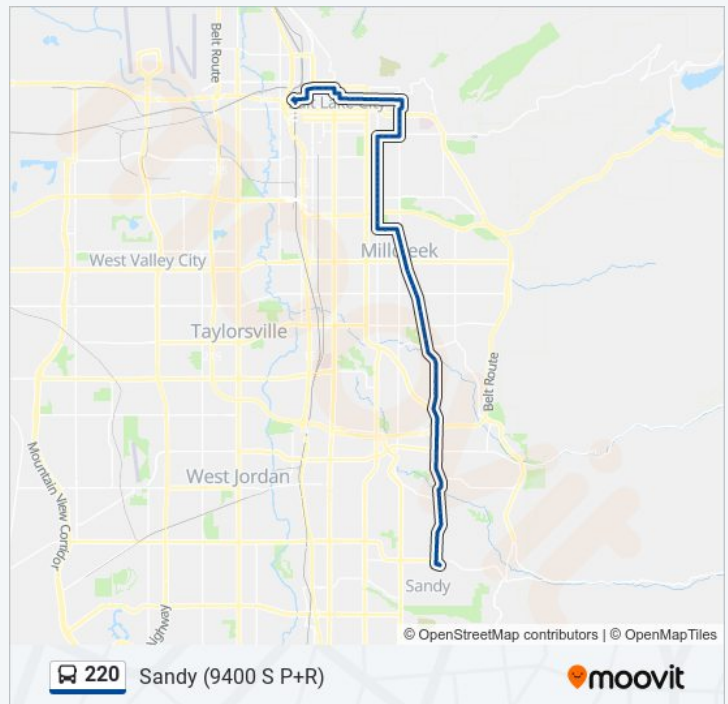

Wednesday	6:52 AM - 10:00 PM
Thursday	5:06 AM - 10:06 PM
Friday	5:06 AM - 10:06 PM
Saturday	6:52 AM - 10:00 PM

220 bus Info

Direction: Sandy (9400 S P+R)

Stops: 81

Trip Duration: 62 min

Line Summary:

900 E / Wilson Ave (Sb)

900 E / Garfield Ave (Sb)

900 E / Hollywood Ave (Sb)

900 E / 2100 S (Sb)

900 E / Sugarmont Dr And Stn (Sb)

900 E / Parkway Ave (Sb)

900 E / Stratford Ave (Sb)

2700 S / McClelland St (Eb)

Highland Dr @ 2790 S