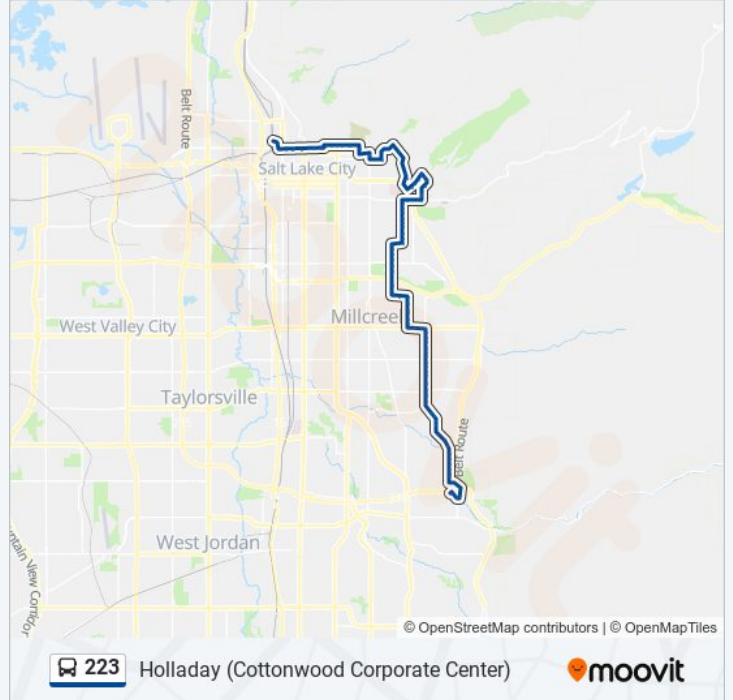

University Village East (Sb)

Arapeen Dr / 800 S (Sb)

University Village West (Wb)

1900 E @ 886 S

1900 E @ 986 S

1900 E @ 1058 S

1900 E @ 1150 S

1900 E @ 1218 S

1900 E @ 1352 S

1900 E @ 1450 S

1900 E @ 1558 S

1900 E @ 1632 S

1700 S @ 1799 E

1700 E @ 1722 S

1700 E @ 1794 S

1700 E @ 1884 S

1700 E @ 1958 S

1700 E @ 2126 S

1700 E @ 2224 S

1700 E @ 2498 S

1700 E @ 2686 S

2700 S @ 1836 E

2000 E @ 2710 S

2000 E @ 2828 S