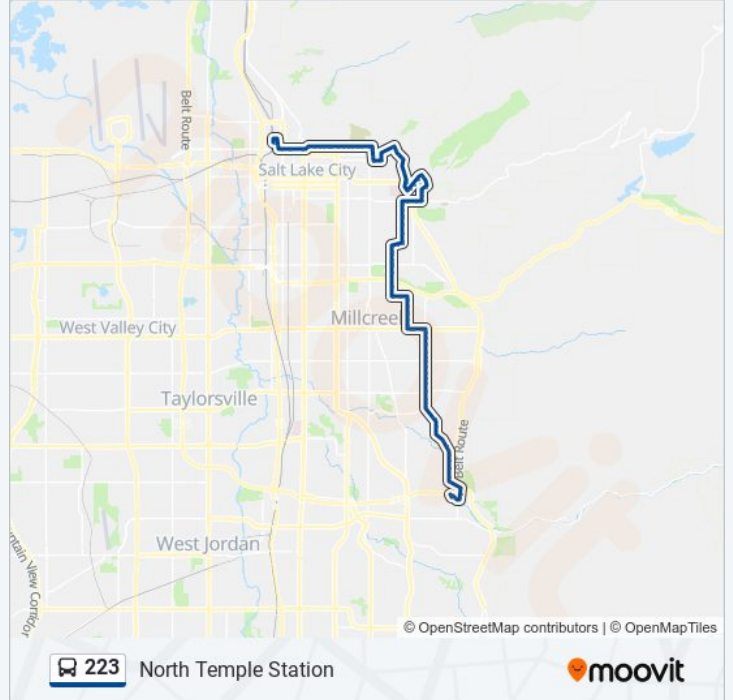

North Temple Station Route Timetable:

Sunday	Not Operational
Monday	4:49 AM - 7:48 PM
Tuesday	4:49 AM - 7:48 PM
Wednesday	4:49 AM - 7:48 PM
Thursday	4:49 AM - 7:48 PM
Friday	4:49 AM - 7:48 PM
Saturday	4:50 AM - 7:47 PM

223 bus Info

Direction: North Temple Station

Stops: 104

Trip Duration: 76 min

Line Summary:

2300 E @ 4185 S
2300 E @ 4093 S
2300 E @ 4001 S
2300 E @ 3883 S
2300 E @ 3779 S
2300 E @ 3663 S
2300 E @ 3545 S
2300 E @ 3431 S
2300 E @ 3375 S
3300 S @ 2285 E
3300 S @ 2201 E
3300 S @ 2103 E
3300 S @ 2035 E
2000 E @ 3207 S
2000 E @ 3175 S
2000 E @ 3079 S
2000 E @ 2989 S
2000 E @ 2939 S
2000 E @ 2831 S
2000 E @ 2741 S
2700 S @ 1959 E
2700 S @ 1851 E
1700 E @ 2689 S
1700 E @ 2501 S
1700 E @ 2255 S
1700 E @ 2107 S
1700 E @ 2005 S
1700 E @ 1933 S
1700 E @ 1855 S
1700 E @ 1797 S
1700 E @ 1709 S
1700 S @ 1788 E
1900 E @ 1619 S

1900 E @ 1575 S

1900 E @ 1435 S

1900 E @ 1295 S

1900 E @ 1119 S

1900 E @ 1061 S

1900 E @ 991 S

1900 E @ 901 S

University Village West (Eb)