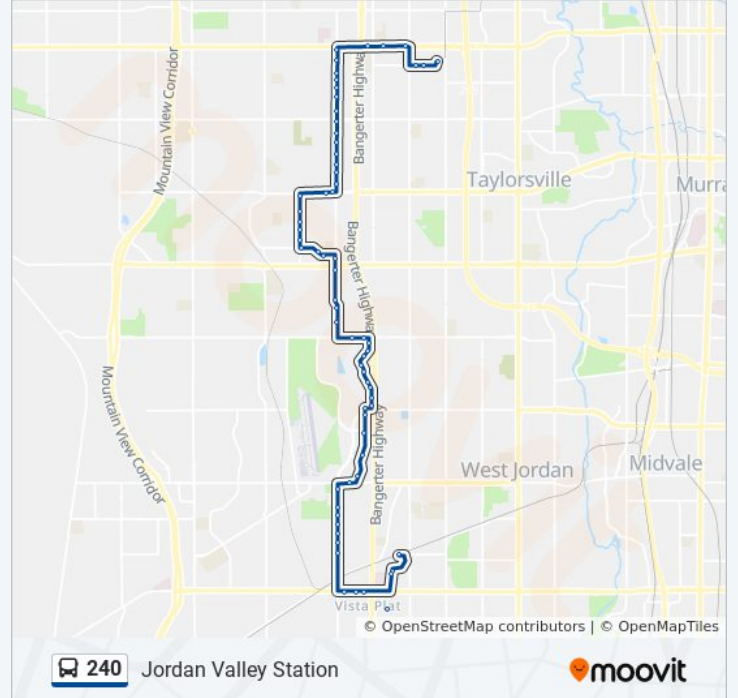

Jordan Landing Blvd @ 3700 W

Jordan Landing Blvd @ 7190 S

Jordan Landing Blvd. @ 7535 S

4000 W @ 7860 S

4000 W @ 8070 S

4000 W @ 8140 S

4000 W @ 8260 S

4000 W @ 8330 S

4000 W @ 8480 S

4000 W @ 8570 S

9000 S @ 3913 W

9000 S @ 3805 W

9000 S @ 3705 W

3380 W @ 8756 S

**Direction: West Valley Central Station**

58 stops

[VIEW LINE SCHEDULE](#)

Jordan Valley Station (Bay C)

3380 W @ 8814 S

9000 S @ 3480 W

9000 S @ 3690 W

9000 S @ 3784 W

9000 S @ 3898 W

4000 W @ 8579 S

4000 W @ 8441 S

4000 W @ 8257 S

4000 W @ 8055 S

Jordan Landing Blvd @ 7661 S

Jordan Landing Blvd. @ 7586 S

Jordan Landing Blvd @ 7321 S

Jordan Landing Blvd @ 7181 S

Alabama Ave @ 3639 W