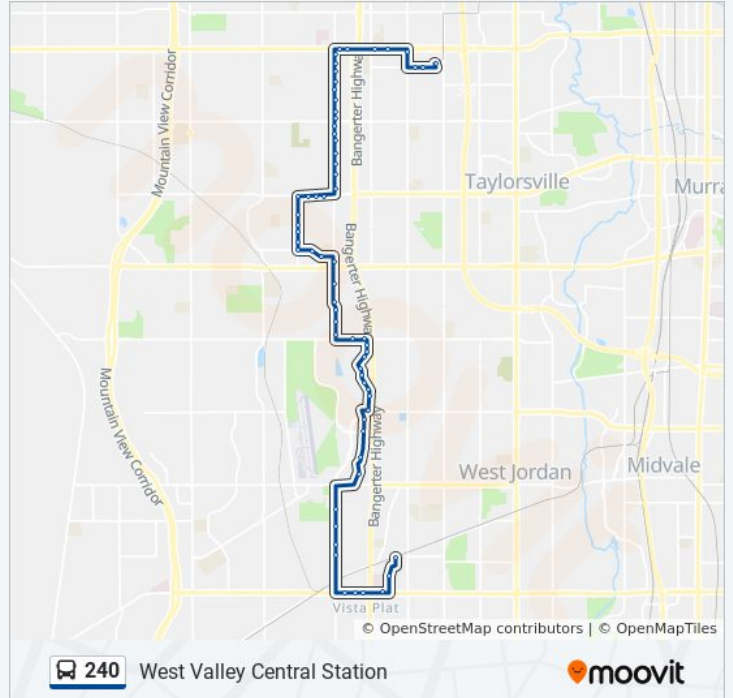

4000 W @ 8441 S

4000 W @ 8257 S

4000 W @ 8055 S

Jordan Landing Blvd @ 7661 S

Jordan Landing Blvd. @ 7586 S

Jordan Landing Blvd @ 7321 S

Jordan Landing Blvd @ 7181 S

Alabama Ave @ 3639 W

Dixie Dr @ 6825 S

Dixie Dr @ 6741 S

Dixie Dr @ 6687 S

Dixie Dr @ 6593 S

Dixie Dr @ 6515 S

Dixie Dr @ 6383 S

Dixie Dr @ 6345 S

Dixie Dr @ 6267 S

6200 S @ 3690 W

6200 S @ 3816 W

4000 W @ 6145 S

4000 W @ 6015 S

4000 W @ 5865 S

**240 bus Time Schedule**

West Valley Central Station Route Timetable:

Sunday	6:29 AM - 9:29 PM
Monday	4:50 AM - 10:24 PM
Tuesday	4:50 AM - 10:24 PM
Wednesday	4:50 AM - 10:24 PM
Thursday	4:50 AM - 10:24 PM
Friday	4:50 AM - 10:24 PM
Saturday	5:59 AM - 8:56 PM

**240 bus Info**

**Direction:** West Valley Central Station

**Stops:** 58

**Trip Duration:** 39 min

**Line Summary:**

4015 W @ 5781 S

4015 W @ 5601 S

4015 W @ 5493 S