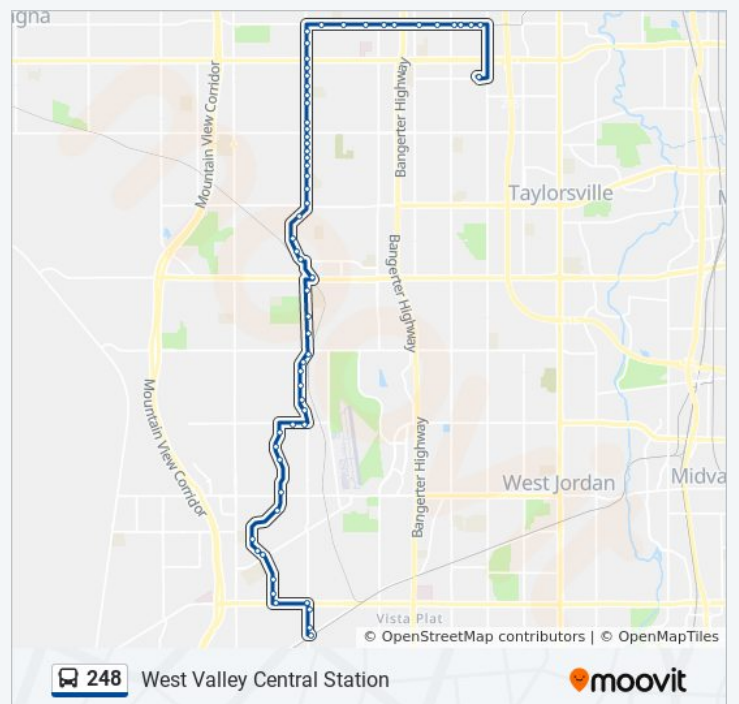

9000 S @ 4820 W

9000 S @ 5156 W

Grizzly Way @ 8873 S

Grizzly Way @ 8731 S

Grizzly Way @ 8461 S

Grizzly Way @ 8377 S

Grizzly Way @ 8271 S

Grizzly Way @ 7981 S

Grizzly Way @ 7761 S

Grizzly Way @ 7381 S

Grizzly Way @ 7227 S

Grizzly Way @ 7093 S

7000 S @ 4967 W

7000 S @ 4825 W

Cougar Ln @ 6865 S

Cougar Ln @ 6735 S

Cougar Ln @ 6587 S

Cougar Ln @ 6425 S

Cougar Ln @ 6307 S

Cougar Ln @ 6221 S

Cougar Ln @ 6007 S

248 bus Time Schedule

West Valley Central Station Route Timetable:

Sunday	Not Operational
Monday	6:12 AM - 6:18 PM
Tuesday	6:12 AM - 6:18 PM
Wednesday	Not Operational
Thursday	6:12 AM - 6:18 PM
Friday	6:12 AM - 6:18 PM
Saturday	Not Operational

248 bus Info

Direction: West Valley Central Station

Stops: 61

Trip Duration: 43 min

Line Summary:

Cougar Ln @ 5815 S

Cougar Ln @ 5535 S

Northwest Ave @ 5383 S