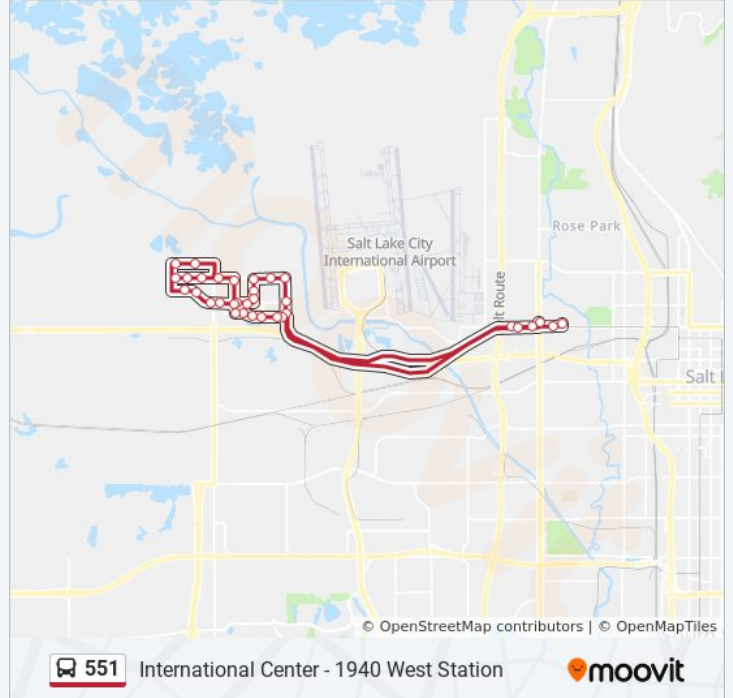

Use the Moovit App to find the closest 551 bus station near you and find out when is the next 551 bus arriving.

Direction: International Center - 1940 West Station

33 stops

[VIEW LINE SCHEDULE](#)

- 1460 N / North Temple (Sb)
- North Temple / 1550 W (Wb)
- North Temple St @ 1758 W
- 1940 W. North Temple Station
- Wiley Post Way @ 4860 W
- Wiley Post Way @ 4910 W
- Wiley Post Way @ 5070 W
- Wiley Post Way @ 5184 W
- Wiley Post Way @ 5290 W
- Wiley Post Way @ 5370 W
- Jimmy Doolittle Rd @ 346 N
- Amelia Earhart Dr @ 5530 W
- Amelia Earhart Dr @ 5610 W
- Amelia Earhart Dr @ 5850 W
- Amelia Earhart Dr @ 5950 W
- Harold Gatty Dr @ 5975 W
- Harold Gatty Dr @ 5825 W
- Harold Gatty Dr @ 5705 W
- Amazon Fulfillment Center
- Amazon Fulfillment Center (W)

551 bus Info

Direction: International Center - 1940 West Station

Stops: 33

Trip Duration: 38 min

Line Summary:

Harold Gatty Dr @ 5575 W

Jimmy Doolittle Rd @ 565 N

Amelia Earhart Dr @ 5243 W

Amelia Earhart Dr @ 5191 W

Billy Mitchell Rd @ 364 N

Billy Mitchell Rd @ 456 N

Billy Mitchell Rd @ 570 N

Harold Gatty Dr @ 4959 W

Harold Gatty Dr @ 4819 W

Wright Brothers Dr @ 359 N

Wright Brothers Dr @ 263 N

1940 W. North Temple Station

Redwood Rd / North Temple (Nb)

551 bus time schedules and route maps are available in an offline PDF at moovitapp.com. Use the [Moovit App](#) to see live bus times, train schedule or subway schedule, and step-by-step directions for all public transit in Salt Lake City.