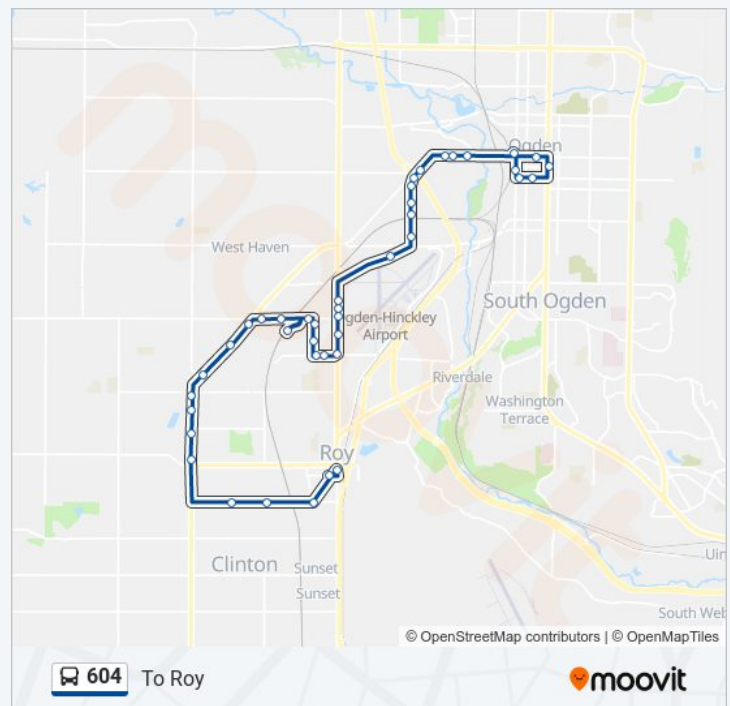

Pennsylvania Ave / Wadman Dr (Nb)

Pennsylvania Ave / 26th St (Eb)

24th St / F Ave (Eb)

24th St / D Ave (Eb)

24th St / C Ave (Eb)

24th St / Lincoln Ave (Eb)

Washington Blvd / 24th St (Sb)

Washington Blvd / 25th St (Sb)

Ogden Central Station (Bay J)
Wall Ave / 25th St (Sb)
26th St / Wall Ave (Eb)
26th St / Lincoln Ave (Eb)
Washington Blvd / 25th St (Nb)
24th St / Grant Ave (Wb)
24th St / B Ave (Wb)
24th St / E Ave (Wb)
24th St / F Ave (Wb)
Pennsylvania Ave / Water Tower Way
Pennsylvania Ave / 2550 S (Sb)
Pennsylvania Ave / Wadman Dr (Sb)
Pennsylvania Ave / Kershaw St (Sb)
Pennsylvania Ave / 2950 S (Sb)
Pennsylvania Ave / 3200 S (Sb)
Hinckley Dr / 1325 W (Wb)
1900 W / 3775 S (Sb)
1900 W / 3900 S (Sb)
1900 W / 4000 S (Sb)
1900 W / 4200 S (Sb)
1900 W / 4400 S (Sb)
4400 S / 2050 W (Wb)
4400 S / 2175 W (Wb)
2175 W / 4250 S (Nb)
2175 W / 4000 S (Nb)
4000 S / 2225 W (Wb)
Roy Station (Bay D)
4000 S / 2600 W (Wb)
4000 S / 2775 W (Wb)

604 bus Time Schedule

To Roy Route Timetable:

Sunday	Not Operational
Monday	6:00 AM - 6:25 PM
Tuesday	6:00 AM - 6:25 PM
Wednesday	Not Operational
Thursday	6:00 AM - 6:25 PM
Friday	6:00 AM - 6:25 PM
Saturday	Not Operational

604 bus Info

Direction: To Roy

Stops: 41

Trip Duration: 43 min

Line Summary:

Midland Dr / 4000 S (Sb)

Midland Dr / 4275 S (Sb)

Midland Dr / 4600 S (Sb)