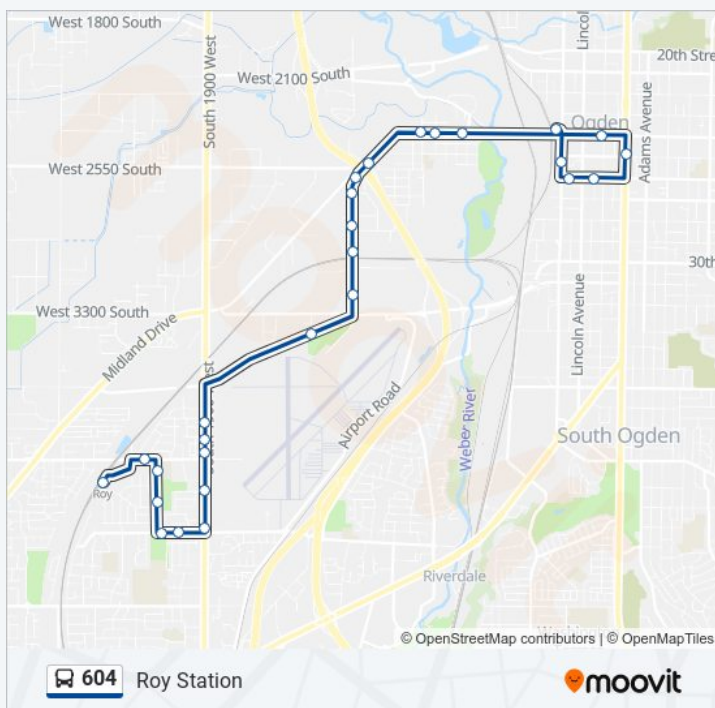

Direction: Roy Station

27 stops

[VIEW LINE SCHEDULE](#)

- Ogden Central Station (Bay J)
- Wall Ave / 25th St (Sb)
- 26th St / Wall Ave (Eb)
- 26th St / Lincoln Ave (Eb)
- Washington Blvd / 25th St (Nb)
- 24th St / Grant Ave (Wb)
- 24th St / B Ave (Wb)
- 24th St / E Ave (Wb)
- 24th St / F Ave (Wb)
- Pennsylvania Ave / Water Tower Way
- Pennsylvania Ave / 2550 S (Sb)
- Pennsylvania Ave / Wadman Dr (Sb)
- Pennsylvania Ave / Kershaw St (Sb)
- Pennsylvania Ave / 2950 S (Sb)
- Pennsylvania Ave / 3200 S (Sb)
- Hinckley Dr / 1325 W (Wb)
- 1900 W / 3775 S (Sb)
- 1900 W / 3900 S (Sb)
- 1900 W / 4000 S (Sb)
- 1900 W / 4200 S (Sb)
- 1900 W / 4400 S (Sb)
- 4400 S / 2050 W (Wb)
- 4400 S / 2175 W (Wb)
- 2175 W / 4250 S (Nb)
- 2175 W / 4000 S (Nb)
- 4000 S / 2225 W (Wb)
- Roy Station (Bay D)

604 bus Time Schedule

Roy Station Route Timetable:

Sunday	Not Operational
Monday	7:15 PM - 8:15 PM
Tuesday	7:15 PM - 8:15 PM
Wednesday	Not Operational
Thursday	7:15 PM - 8:15 PM
Friday	7:15 PM - 8:15 PM
Saturday	Not Operational

604 bus Info

Direction: Roy Station

Stops: 27

Trip Duration: 25 min

Line Summary:

Direction: To Roy

41 stops

[VIEW LINE SCHEDULE](#)

Ogden Central Station (Bay J)
Wall Ave / 25th St (Sb)
26th St / Wall Ave (Eb)
26th St / Lincoln Ave (Eb)
Washington Blvd / 25th St (Nb)
24th St / Grant Ave (Wb)
24th St / B Ave (Wb)
24th St / E Ave (Wb)
24th St / F Ave (Wb)
Pennsylvania Ave / Water Tower Way
Pennsylvania Ave / 2550 S (Sb)
Pennsylvania Ave / Wadman Dr (Sb)
Pennsylvania Ave / Kershaw St (Sb)
Pennsylvania Ave / 2950 S (Sb)
Pennsylvania Ave / 3200 S (Sb)
Hinckley Dr / 1325 W (Wb)
1900 W / 3775 S (Sb)
1900 W / 3900 S (Sb)
1900 W / 4000 S (Sb)
1900 W / 4200 S (Sb)
1900 W / 4400 S (Sb)
4400 S / 2050 W (Wb)
4400 S / 2175 W (Wb)
2175 W / 4250 S (Nb)
2175 W / 4000 S (Nb)
4000 S / 2225 W (Wb)
Roy Station (Bay D)
4000 S / 2600 W (Wb)
4000 S / 2775 W (Wb)