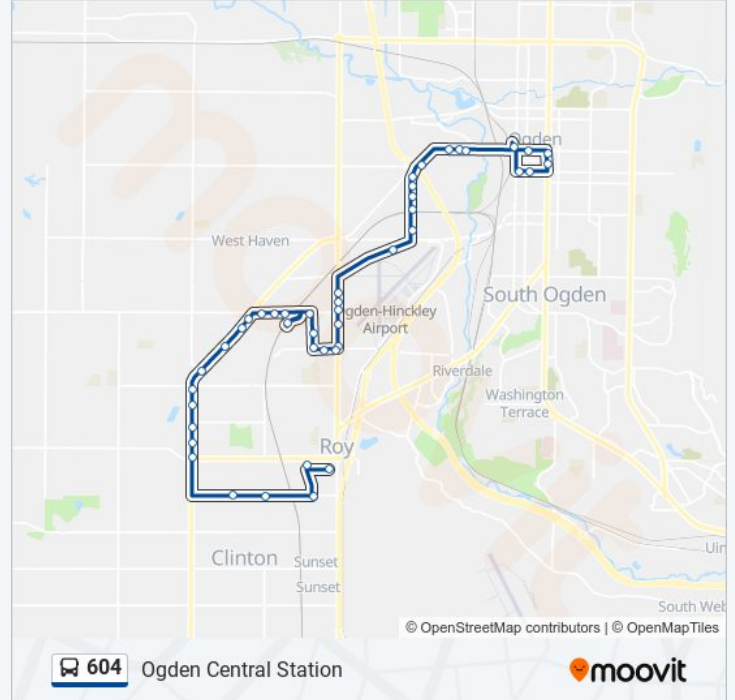

1900 W / 4000 S (Nb)

1900 W / 3900 S (Nb)

1900 W / 3775 S (Nb)

Hinckley Dr / 1325 W (Eb)

Pennsylvania Ave / 3200 S (Nb)

Pennsylvania Ave / 2950 S (Nb)

Pennsylvania Ave / Kershaw Ave (Nb)

Pennsylvania Ave / 28th St (Nb)

Pennsylvania Ave / Wadman Dr (Nb)

Pennsylvania Ave / 26th St (Eb)

24th St / F Ave (Eb)

24th St / D Ave (Eb)

24th St / C Ave (Eb)

24th St / Lincoln Ave (Eb)

Washington Blvd / 24th St (Sb)

Washington Blvd / 25th St (Sb)

26th St / Lincoln Ave (Wb)

26th St / Wall Ave (Wb)

Ogden Central Station (Bay J)

Direction: Roy (1900 W + 5600 S)

41 stops

[VIEW LINE SCHEDULE](#)

Ogden Central Station (Bay J)

Wall Ave / 25th St (Sb)

26th St / Wall Ave (Eb)

26th St / Lincoln Ave (Eb)

Washington Blvd / 25th St (Nb)

24th St / Grant Ave (Wb)

24th St / B Ave (Wb)

604 bus Time Schedule

Roy (1900 W + 5600 S) Route Timetable:

Sunday	Not Operational
Monday	7:50 PM - 8:50 PM
Tuesday	7:50 PM - 8:50 PM
Wednesday	7:00 AM - 6:05 PM
Thursday	7:50 PM - 8:50 PM
Friday	7:50 PM - 8:50 PM
Saturday	7:00 AM - 6:05 PM