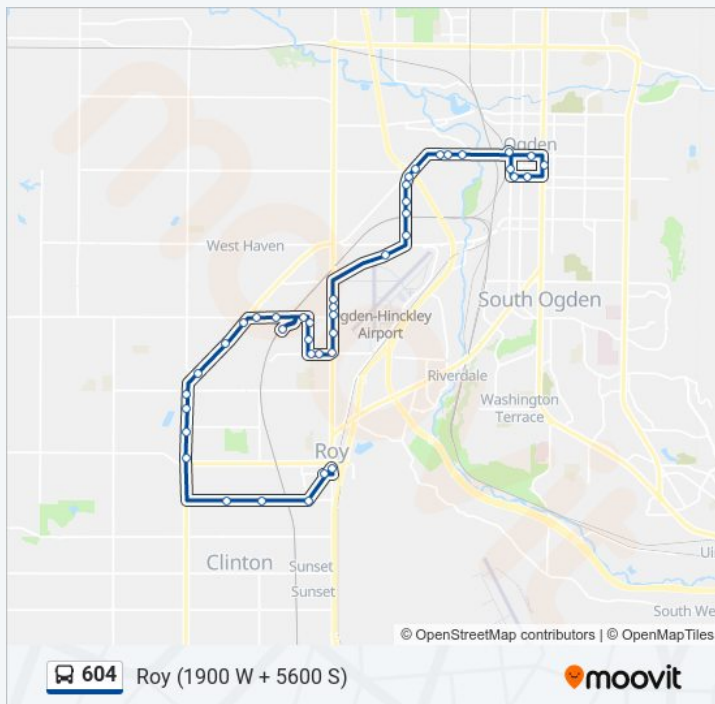

Pennsylvania Ave / Wadman Dr (Nb)

Pennsylvania Ave / 26th St (Eb)

24th St / F Ave (Eb)

24th St / D Ave (Eb)

24th St / C Ave (Eb)

24th St / Lincoln Ave (Eb)

Washington Blvd / 24th St (Sb)

Washington Blvd / 25th St (Sb)

26th St / Lincoln Ave (Wb)

26th St / Wall Ave (Wb)

Ogden Central Station (Bay J)

Direction: Roy (1900 W + 5600 S)

41 stops

[VIEW LINE SCHEDULE](#)

Ogden Central Station (Bay J)

Wall Ave / 25th St (Sb)

6000 S / 2200 W (Eb)

1900 W / 5600 S (Sb)

604 bus Info

Direction: Roy (1900 W + 5600 S)

Stops: 41

Trip Duration: 41 min

Line Summary:

5700 S / 2000 W (Wb)

Direction: Roy Station

27 stops

[VIEW LINE SCHEDULE](#)

- Ogden Central Station (Bay J)
- Wall Ave / 25th St (Sb)
- 26th St / Wall Ave (Eb)
- 26th St / Lincoln Ave (Eb)
- Washington Blvd / 25th St (Nb)
- 24th St / Grant Ave (Wb)
- 24th St / B Ave (Wb)
- 24th St / E Ave (Wb)
- 24th St / F Ave (Wb)
- Pennsylvania Ave / Water Tower Way
- Pennsylvania Ave / 2550 S (Sb)
- Pennsylvania Ave / Wadman Dr (Sb)
- Pennsylvania Ave / Kershaw St (Sb)
- Pennsylvania Ave / 2950 S (Sb)
- Pennsylvania Ave / 3200 S (Sb)
- Hinckley Dr / 1325 W (Wb)
- 1900 W / 3775 S (Sb)
- 1900 W / 3900 S (Sb)
- 1900 W / 4000 S (Sb)
- 1900 W / 4200 S (Sb)
- 1900 W / 4400 S (Sb)
- 4400 S / 2050 W (Wb)
- 4400 S / 2175 W (Wb)
- 2175 W / 4250 S (Nb)
- 2175 W / 4000 S (Nb)
- 4000 S / 2225 W (Wb)
- Roy Station (Bay D)