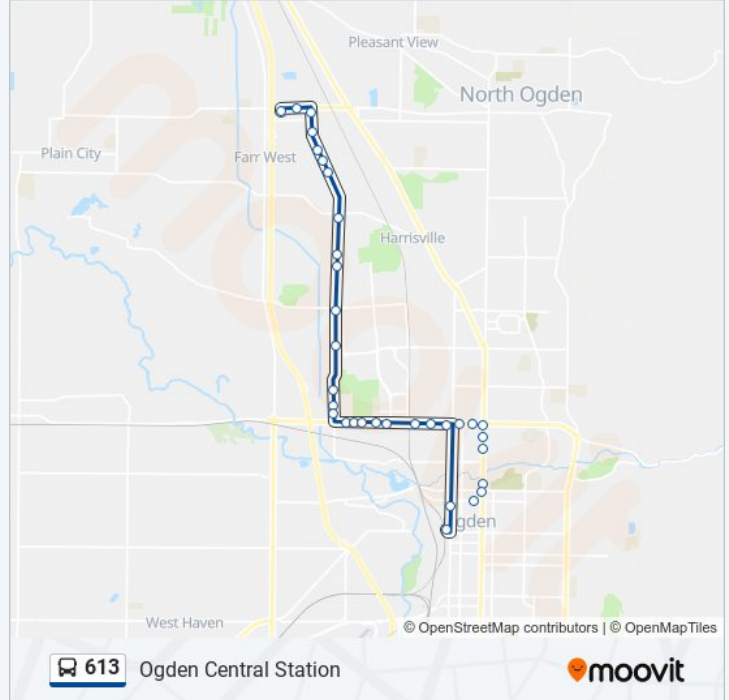

**613 bus Info**

**Direction:** Ogden Central Station

**Stops:** 33

**Trip Duration:** 22 min

**Line Summary:**

12th St @ 165 W (Ogden)

12th St @ 175 E

12th St @ 275 E

Washington Blvd / 12th St (Sb)

Washington Blvd / 14th St (Sb)

Washington Blvd / 15th St (Sb)

Washington Blvd / Park Blvd (Sb)

Washington Blvd / 20th St (Sb)

21st St @ 312 E (Ogden)

Wall Ave @ 2155 S

Ogden Central Station (Bay B)

**Direction: Weber Industrial Park**

35 stops

[VIEW LINE SCHEDULE](#)

Ogden Central Station (Bay B)

Wall Ave @ 2110 S

21st St @ 271 E (Ogden)

Washington Blvd / 20th St (Nb)

Washington Blvd / Park Blvd (Nb)

**613 bus Info**

**Direction:** Weber Industrial Park

**Stops:** 35

**Trip Duration:** 23 min

**Line Summary:**

12th St @ 1198 W (Slaterville)

1200 W @ 1064 S

1200 W @ 1002 S