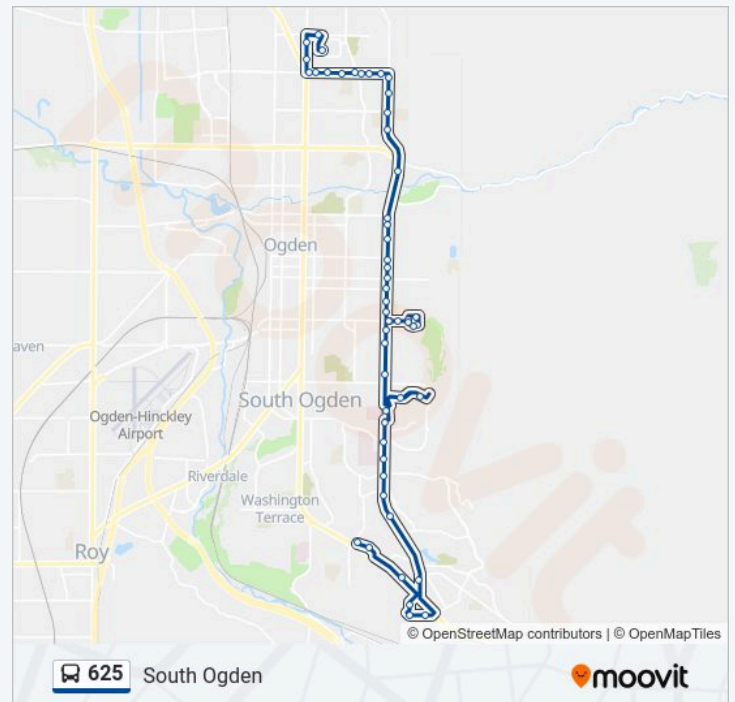

Harrison Blvd @ 2013 S

Harrison Blvd @ 2095 S

Harrison Blvd @ 2225 S

Harrison Blvd @ 2403 S

Harrison Blvd / 25th St (Sb)

Harrison Blvd @ 2581 S (Ogden)

Harrison Blvd @ 2689 S

28th Street Station

Harrison Blvd @ 2903 S (Ogden)

30th St @ 1245 E

30th St @ 1298 E

Polk Ave @ 2990 S (Ogden)

Darling St @ 1480 E

Taylor Ave @ 3025 S

Sunday Not Operational

Monday 6:25 AM - 8:25 PM

### 625 bus Info

**Direction:** South Ogden

**Stops:** 53

**Trip Duration:** 53 min

**Line Summary:**

Laurel St @ 1420 E

Polk Ave @ 3008 S

30th St @ 1210 E