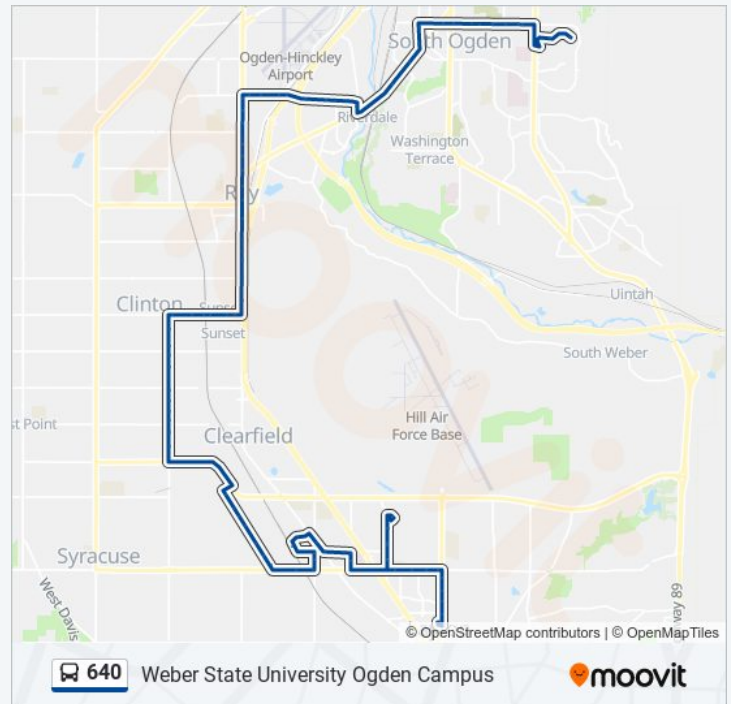

### 640 bus Info

**Direction:** Weber State Davis Campus

**Stops:** 2

**Trip Duration:** 11 min

**Line Summary:**

1000 W @ 1088 N

### 640 bus Info

**Direction:** Weber State University Ogden Campus

**Stops:** 85

**Trip Duration:** 77 min

**Line Summary:**

1000 W @ 1236 N

1000 W @ 1370 N

1000 W @ 1594 N