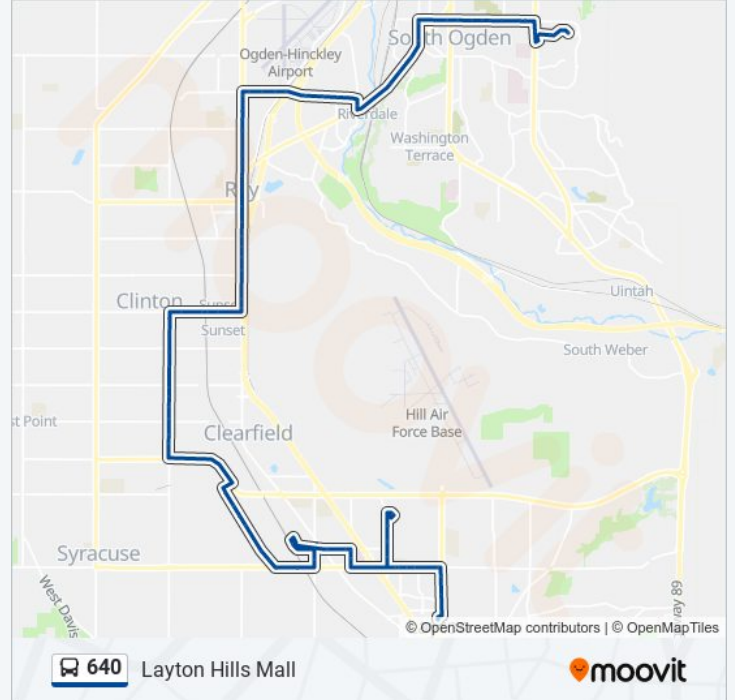

1800 N @ 474 W

1800 N @ 568 W

1800 N @ 820 W

1000 W @ 1701 N

1000 W @ 1485 N

1000 W @ 1237 N

1000 W @ 1057 N

1000 W @ 757 N

1000 W @ 645 N

1000 W @ 519 N

1000 W @ 345 N

1000 W @ 141 N

1000 W @ 21 S

13th St @ 710 S (North Gate Freeport Center)

13th St @ 905 S

13th St @ 1166 S

13th St @ 1213 S

13th St @ 1450 S

13th St @ 1601 S

Antelope Dr @ 421 E (Clearfield)

Antelope Dr @ 776 E

1000 E @ 1599 S

Clearfield Station (Bay F)

Main St @ 1338 S

### 640 bus Info

**Direction:** Weber State Davis Campus

**Stops:** 2

**Trip Duration:** 11 min

**Line Summary:**