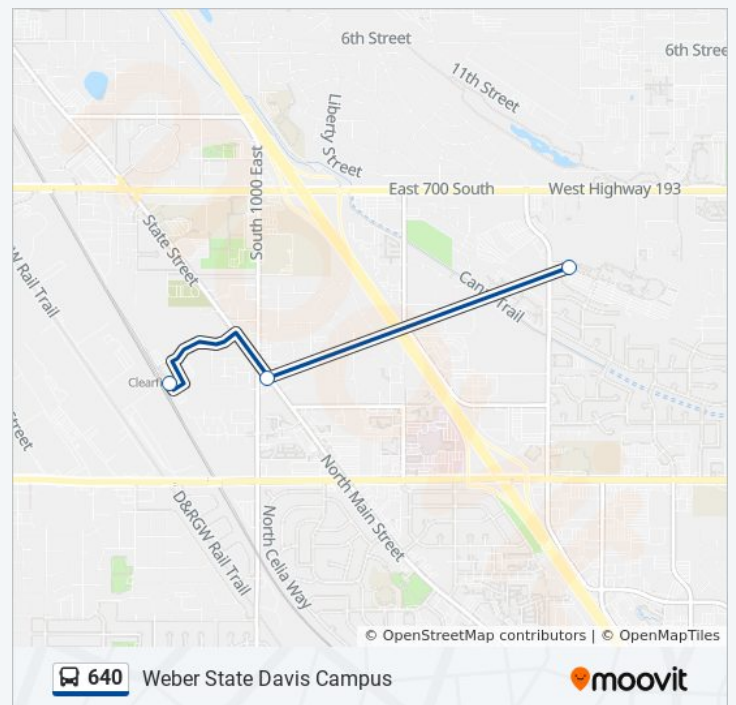

Hill Field Rd @ 1655 N

Hill Field Rd @ 1415 N

Layton Hills Mall

**Direction: Weber State Davis Campus**

2 stops

[VIEW LINE SCHEDULE](#)

**640 bus Time Schedule**

Weber State Davis Campus Route Timetable:

Sunday

Not Operational

Clearfield Station (Bay F)

Weber State Davis (Layton)

Monday	7:29 AM
Tuesday	7:29 AM
Wednesday	7:29 AM
Thursday	7:29 AM
Friday	7:29 AM
Saturday	Not Operational

### 640 bus Info

**Direction:** Weber State Davis Campus

**Stops:** 2

**Trip Duration:** 11 min

**Line Summary:**

### Direction: Weber State University Ogden Campus

85 stops

[VIEW LINE SCHEDULE](#)

Layton Hills Mall

Hill Field Rd @ 1420 N

Hill Field Rd @ 1596 N

Hill Field Rd @ 1748 N

Hill Field Rd @ 1890 N