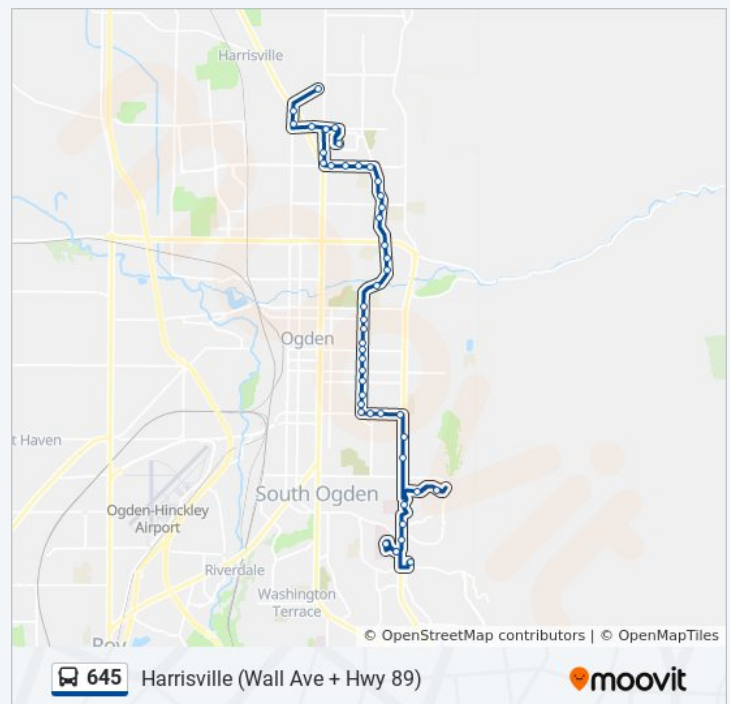

Monroe Blvd @ 2814 S (Ogden)

Monroe Blvd @ 2692 S

Monroe Blvd @ 2590 S (Ogden)

Monroe Blvd @ 2478 S

Monroe Blvd @ 2390 S

Monroe Blvd @ 2334 S

Monroe Blvd @ 2178 S

Monroe Blvd @ 2102 S

Monroe Blvd @ 1980 S

Monroe Blvd @ 1710 S

Monroe Blvd @ 1580 S

Monroe Blvd @ 1440 S

Monroe Blvd @ 1220 S

645 bus Time Schedule

Harrisville (Wall Ave + Hwy 89) Route Timetable:

Sunday	Not Operational
Monday	6:45 AM - 6:30 PM
Tuesday	6:45 AM - 6:30 PM
Wednesday	6:45 AM - 6:30 PM
Thursday	6:45 AM - 6:30 PM
Friday	6:45 AM - 6:30 PM
Saturday	8:40 AM - 7:35 PM

645 bus Info

Direction: Harrisville (Wall Ave + Hwy 89)

Stops: 44

Trip Duration: 47 min

Line Summary:

Monroe Blvd @ 824 S

Monroe Blvd @ 720 S

Monroe Blvd @ 602 S

North St / 500 E (Wb)

400 N @ 272 E (Ogden)

Wall Ave @ 466 N

Wall Ave @ 668 N

Larsen Ln @ 327 E

Direction: Monroe Blvd + 25th St

19 stops

[VIEW LINE SCHEDULE](#)