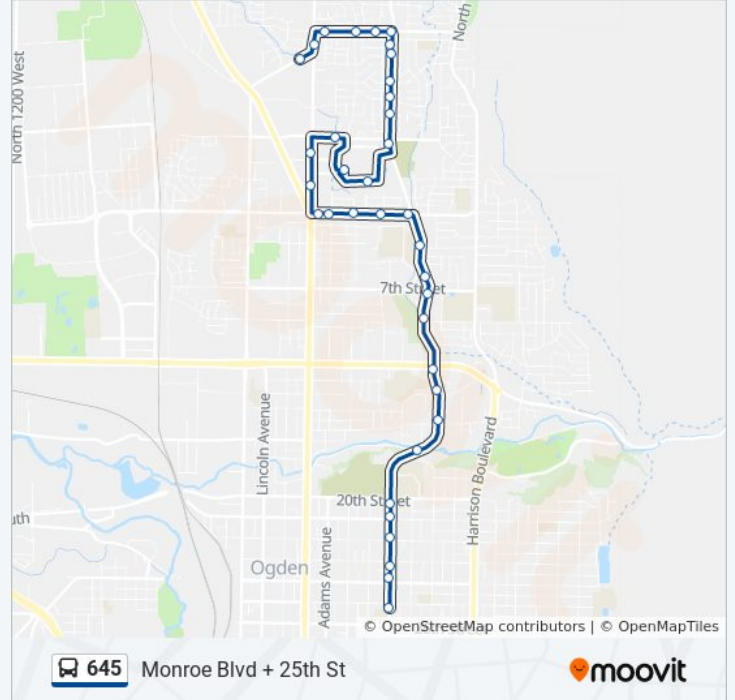

645 bus Info

Direction: Monroe Blvd + 25th St

Stops: 36

Trip Duration: 23 min

Line Summary:

2nd St @ 481 E

2nd St @ 601 E

2nd St @ 729 E

2nd St @ 861 E

Monroe Blvd @ 449 S

Monroe Blvd @ 625 S

Monroe Blvd @ 719 S

Monroe Blvd @ 823 S

Monroe Blvd @ 1219 S (Ogden)

Monroe Blvd @ 1395 S

Monroe Blvd @ 1575 S

Monroe Blvd @ 1715 S

Monroe Blvd @ 2019 S

Monroe Blvd @ 2099 S

Monroe Blvd @ 2189 S

Monroe Blvd @ 2310 S

Monroe Blvd @ 2385 S

Monroe Blvd @ 2517 S

645 bus time schedules and route maps are available in an offline PDF at moovitapp.com. Use the [Moovit App](#) to see live bus times, train schedule or subway schedule, and step-by-step directions for all public transit in Salt Lake City.