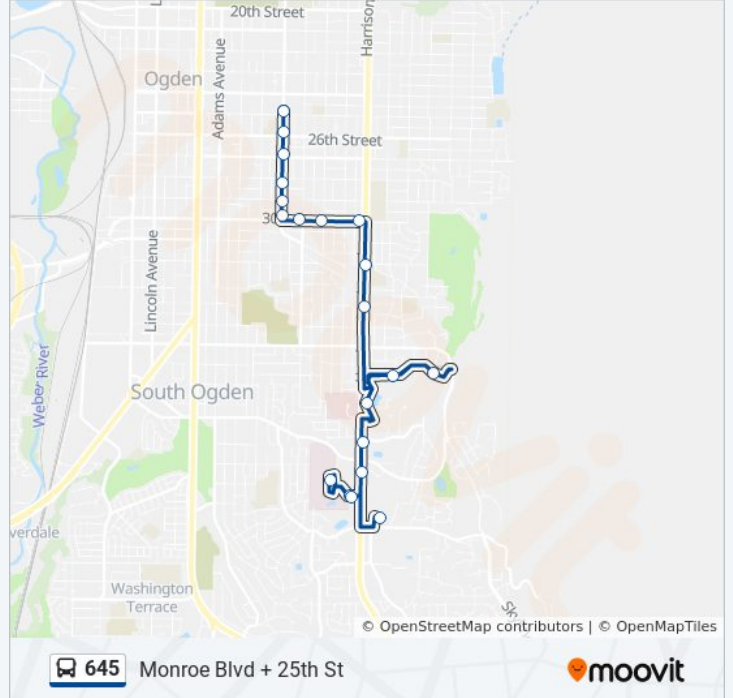

North St / 500 E (Wb)

400 N @ 272 E (Ogden)

Wall Ave @ 466 N

Wall Ave @ 668 N

Larsen Ln @ 327 E

Direction: Monroe Blvd + 25th St

19 stops

[VIEW LINE SCHEDULE](#)

645 bus Info

Direction: Monroe Blvd + 25th St

Stops: 19

Trip Duration: 21 min

Line Summary:

Monroe Blvd @ 2970 S

Monroe Blvd @ 2910 S

Monroe Blvd @ 2814 S (Ogden)

Monroe Blvd @ 2692 S

Monroe Blvd @ 2590 S (Ogden)

Monroe Blvd @ 2478 S

Direction: Monroe Blvd + 25th St

36 stops

[VIEW LINE SCHEDULE](#)

Larsen Ln @ 327 E

Washington Blvd / 1000 N (Nb)

645 bus Info

Direction: Monroe Blvd + 25th St

Stops: 36

Trip Duration: 23 min

Line Summary:

2nd St @ 481 E

2nd St @ 601 E

2nd St @ 729 E