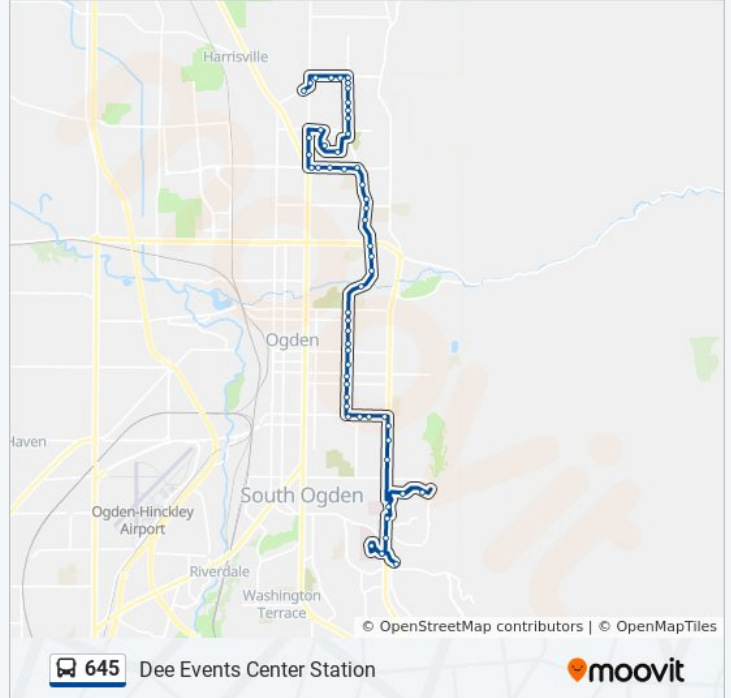

30th St @ 803 E

30th St @ 915 E

30th St @ 1005 E

30th St @ 1157 E

Harrison Blvd @ 3065 S

Harrison Blvd / 32nd St (Sb)

Weber State Mckay Building (Stop B)

Weber State Lind Hall (Stop D)

Dixon Dr @ 3905 S

Harrison Blvd @ 3955 S

Harrison Blvd @ 4255 S

4400 S @ 1150 E

Mckay-Dee Hospital Station

4400 S @ 1155 E

Direction: Harrisville (Wall Ave + Hwy 89)

44 stops

[VIEW LINE SCHEDULE](#)

Dee Events Center Station (Bay E)

4400 S @ 1150 E

Mckay-Dee Hospital Station

4400 S @ 1155 E

Harrison Blvd @ 4286 S

Harrison Blvd @ 4106 S

Dixon Drive @ 3900 S

645 bus Info

Direction: Monroe Blvd + 25th St

Stops: 36

Trip Duration: 23 min

Line Summary:

2nd St @ 481 E

2nd St @ 601 E

2nd St @ 729 E