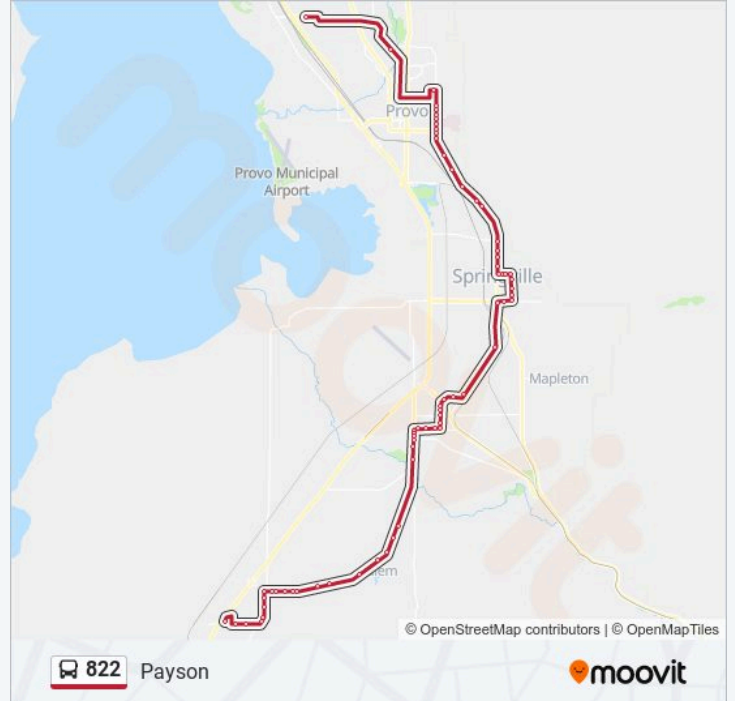

State St @ 1444 S

State St @ 1970 S

State St @ 2390 S

State St. @ 2931 S

Main St. @ 1375 N

Main St @ 1115 N

Main St @ 865 N

Main St @ 595 N

400 N @ 22 E

400 N @ 110 E

400 N @ 220 E

400 N @ 340 E

400 E @ 245 N

400 E @ 20 S

400 E @ 212 S

400 E @ 390 S

400 S @ 195 E

Main St @ 444 S

State Highway 51 @ 1796 S

State Highway 51 @ 1095 N

Express Way Lane @ 1211 E

Expressway Lane @ 945 E

800 E / 700 N (Sb)

800 E @ 595 N

800 E @ 455 N

800 E @ 185 N

Center St @ 745 E

Center St @ 621 E

Center St @ 369 E

Center St @ 139 E

Main St @ 60 S

Main St @ 140 S