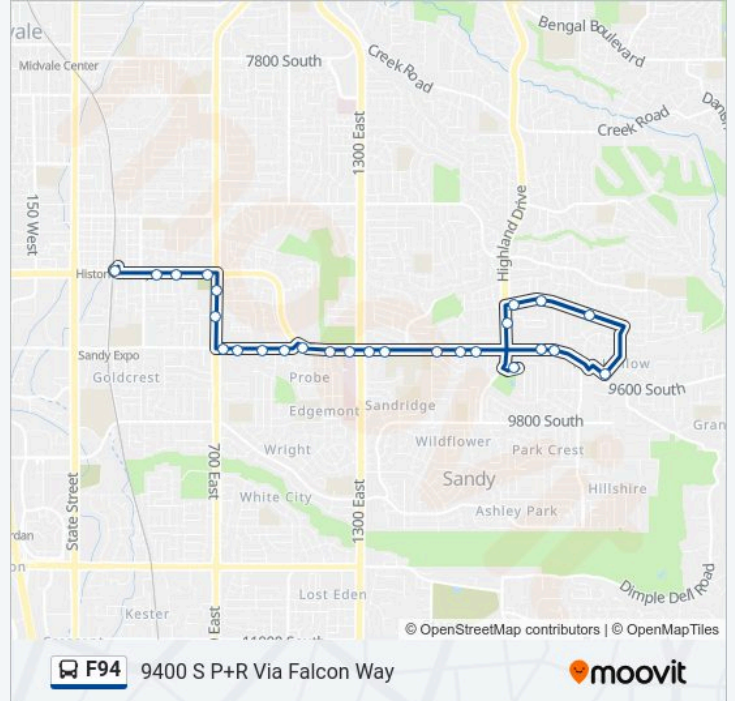

9400 S @ 1846 E

F94 bus Time Schedule

9400 S P+R Via Falcon Way Route Timetable:

| | |
|-----------|-----------------|
| Monday | 6:01 AM-8:01 PM |
| Tuesday | 6:01 AM-8:01 PM |
| Wednesday | 6:01 AM-8:01 PM |
| Thursday | 6:01 AM-8:01 PM |
| Friday | 6:01 AM-8:01 PM |
| Saturday | Not Operational |
| Sunday | Not Operational |

F94 bus Info

Direction: 9400 S P+R Via Falcon Way

Stops: 26

Trip Duration: 20 min

Line Summary:

Highland Dr @ 9265 S

Falcon Wy @ 2038 E

Falcon Way @ 2156 E

Falcon Way @ 2366 E

Hunts End Dr @ 9532 S

9400 S @ 2215 E

9400 S @ 2167 E

Highland Dr / 9400 S P+R (Bay D)

Direction: 9400 S P+R

29 stops

[VIEW LINE SCHEDULE](#)

Direction: 9400 S P+R Via 9800 S

26 stops

[VIEW LINE SCHEDULE](#)

Historic Sandy Station (Bay D)

9000 S @ 384 E

9000 S @ 492 E

9000 S @ 632 E

700 E @ 9092 S