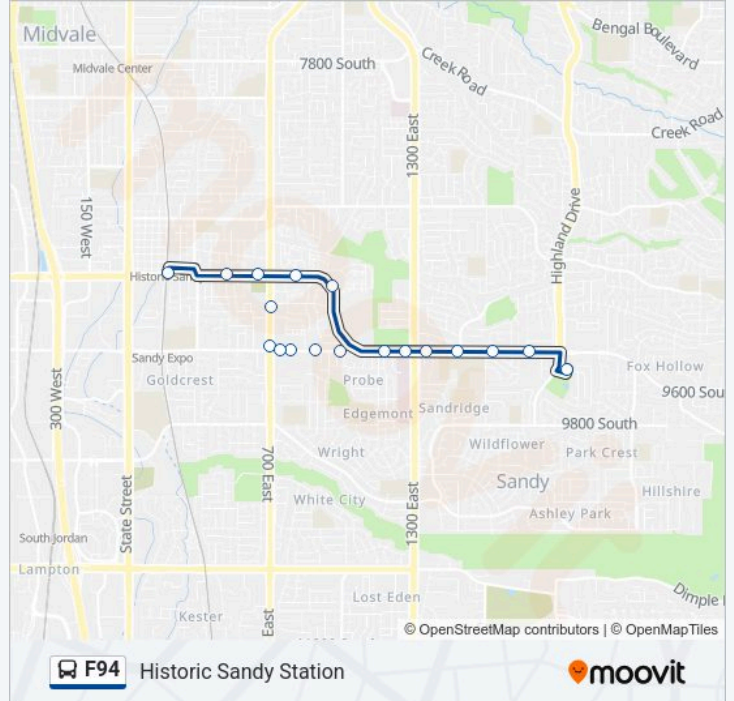

Use the Moovit App to find the closest F94 bus station near you and find out when is the next F94 bus arriving.

Direction: Historic Sandy Station

18 stops

[VIEW LINE SCHEDULE](#)

Highland Dr / 9400 S P+R (Bay D)

Historic Sandy Station (Bay D)

F94 bus Time Schedule

Historic Sandy Station Route Timetable:

| | |
|-----------|-----------------|
| Monday | 5:33 AM-9:03 PM |
| Tuesday | 5:33 AM-9:03 PM |
| Wednesday | 5:33 AM-9:03 PM |
| Thursday | 5:33 AM-9:03 PM |
| Friday | 5:33 AM-9:03 PM |
| Saturday | 7:18 AM-8:18 PM |
| Sunday | Not Operational |

F94 bus Info**Direction:** Historic Sandy Station**Stops:** 18**Trip Duration:** 13 min**Line Summary:**

Direction: 9400 S P+R Via Falcon Way

26 stops

[VIEW LINE SCHEDULE](#)

Historic Sandy Station (Bay D)

Direction: 9400 S P+R Via 9800 S

26 stops

[VIEW LINE SCHEDULE](#)

Historic Sandy Station (Bay D)

9000 S @ 384 E

9000 S @ 492 E

9000 S @ 632 E

700 E @ 9092 S