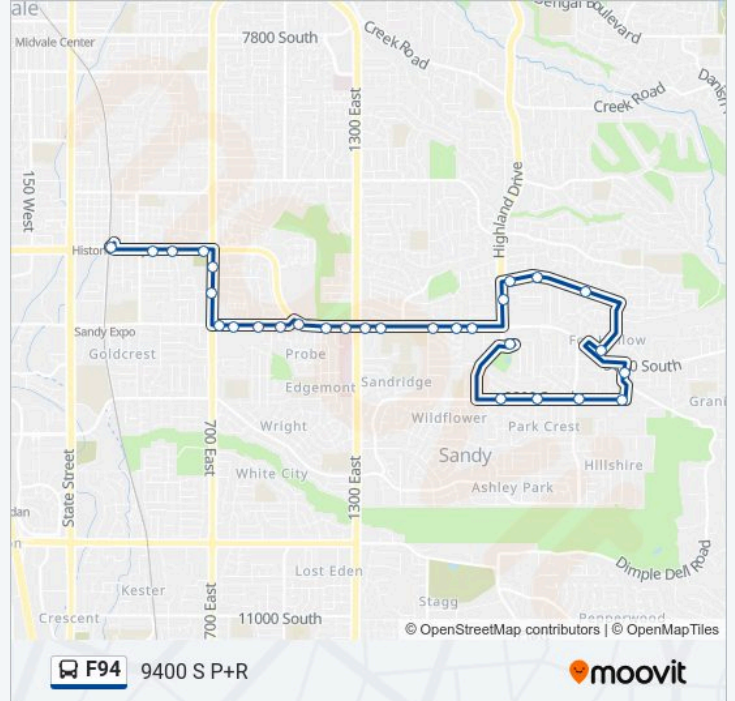

F94 bus Info

Direction: 9400 S P+R

Stops: 29

Trip Duration: 25 min

Line Summary:

Highland Dr @ 9265 S

Falcon Wy @ 2038 E

Falcon Way @ 2156 E

Falcon Way @ 2366 E

Hunts End Dr @ 9532 S

Mt Jordan Rd @ 9658 S

9800 S @ 2567 E

9800 S @ 2401 E

9800 S @ 2143 E

9800 S @ 1991 E

Highland Dr / 9400 S P+R (Bay D)

Direction: 9400 S P+R Via 9800 S

26 stops

[VIEW LINE SCHEDULE](#)

Historic Sandy Station (Bay D)

9000 S @ 384 E

9000 S @ 492 E

9000 S @ 632 E

700 E @ 9092 S

F94 bus Info

Direction: 9400 S P+R Via 9800 S

Stops: 26

Trip Duration: 20 min

Line Summary:

9400 S @ 2064 E

9400 S @ 2306 E

Mt Jordan Rd @ 9658 S