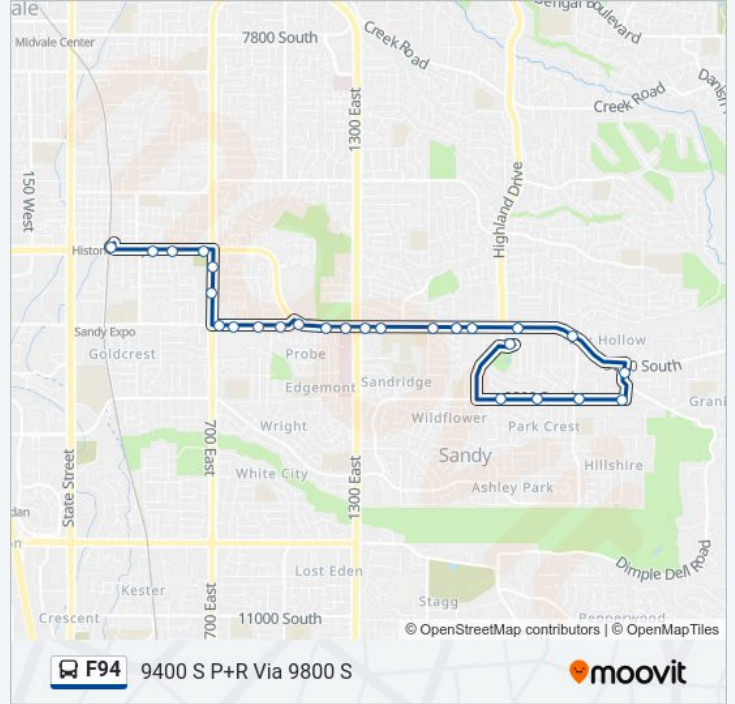

Direction: 9400 S P+R Via 9800 S

26 stops

[VIEW LINE SCHEDULE](#)

Historic Sandy Station (Bay D)

9000 S @ 384 E

9000 S @ 492 E

9000 S @ 632 E

700 E @ 9092 S

9400 S @ 1356 E

9400 S @ 1434 E

9400 S @ 1710 E

9400 S @ 1820 E

9400 S @ 1846 E

F94 bus Time Schedule

9400 S P+R Via 9800 S Route Timetable:

| | |
|-----------|-----------------|
| Monday | 5:31 AM-8:31 PM |
| Tuesday | 5:31 AM-8:31 PM |
| Wednesday | 5:31 AM-8:31 PM |
| Thursday | 5:31 AM-8:31 PM |
| Friday | 5:31 AM-8:31 PM |
| Saturday | Not Operational |
| Sunday | Not Operational |

F94 bus Info

Direction: 9400 S P+R Via 9800 S

Stops: 26

Trip Duration: 20 min

Line Summary:

9400 S @ 2064 E

9400 S @ 2306 E

Mt Jordan Rd @ 9658 S

9800 S @ 2567 E

9800 S @ 2401 E

9800 S @ 2143 E

9800 S @ 1991 E

Highland Dr / 9400 S P+R (Bay D)

F94 bus time schedules and route maps are available in an offline PDF at moovitapp.com. Use the Moovit App to see live bus times, train schedule or subway schedule, and step-by-step directions for all public transit in Salt Lake City.