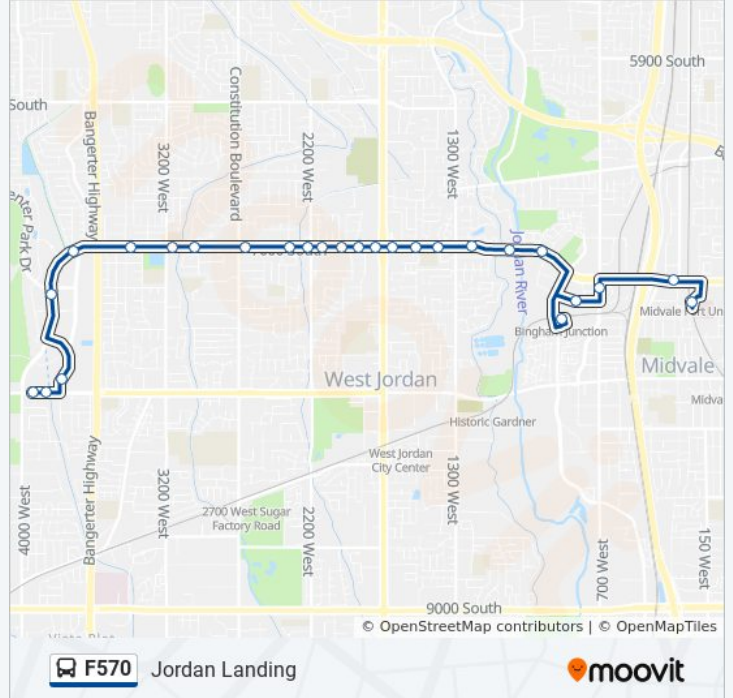

Jordan River Blvd @ 1034 W

7000 S @ 1080 W

7000 S @ 1200 W

7000 S @ 1402 W

7000 S @ 1516 W

7000 S @ 1660 W

7000 S @ 1750 W

7000 S @ 1900 W

F570 bus Info

Direction: Jordan Landing

Stops: 26

Trip Duration: 24 min

Line Summary:

Jordan Landing Blvd @ 7190 S

Campus View Dr @ 7704 S

7800 S @ 3870 W

7800 S @ 3936 W

Direction: Midvale Fort Union Station

26 stops

[VIEW LINE SCHEDULE](#)

7800 S @ 3936 W

Jordan Landing Blvd @ 7661 S

Jordan Landing Blvd @ 7321 S

Jordan Landing Blvd @ 7181 S

Stops: 26

Trip Duration: 21 min

Line Summary:

7000 S @ 1275 W

7000 S @ 1075 W

Jordan River Blvd @ 1011 W

Bingham Junction Station (Bay A)

Coliseum Way / 751 W