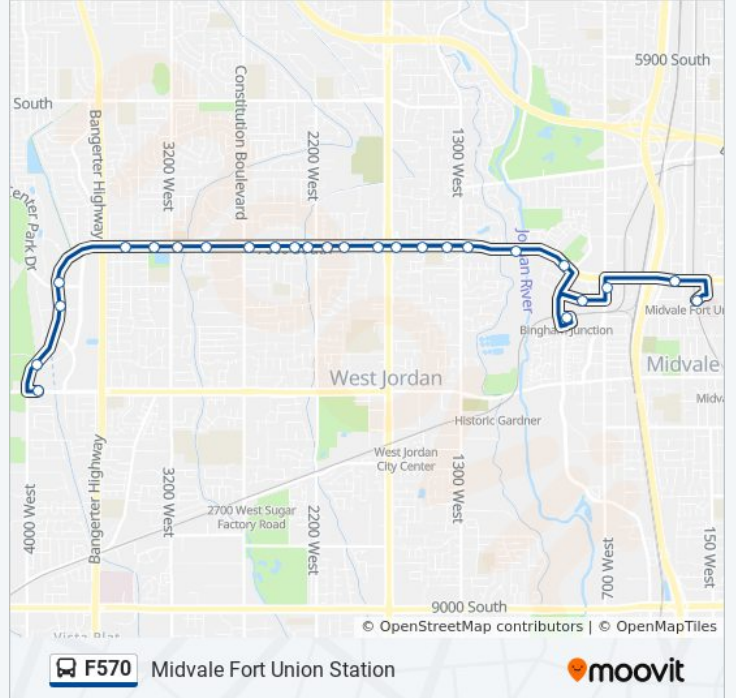

7000 S @ 1275 W

7000 S @ 1075 W

Jordan River Blvd @ 1011 W

Bingham Junction Station (Bay A)

Coliseum Way / 751 W

7253 @ 700 W

7200 S @ 395 W

Midvale Fort Union Station

F570 bus time schedules and route maps are available in an offline PDF at moovitapp.com. Use the [Moovit App](#) to see live bus times, train schedule or subway schedule, and step-by-step directions for all public transit in Salt Lake City.

[About Moovit](#) • [MaaS Solutions](#) • [Supported Countries](#) • [Mooviter Community](#)

© 2023 Moovit - All Rights Reserved

Check Live Arrival Times