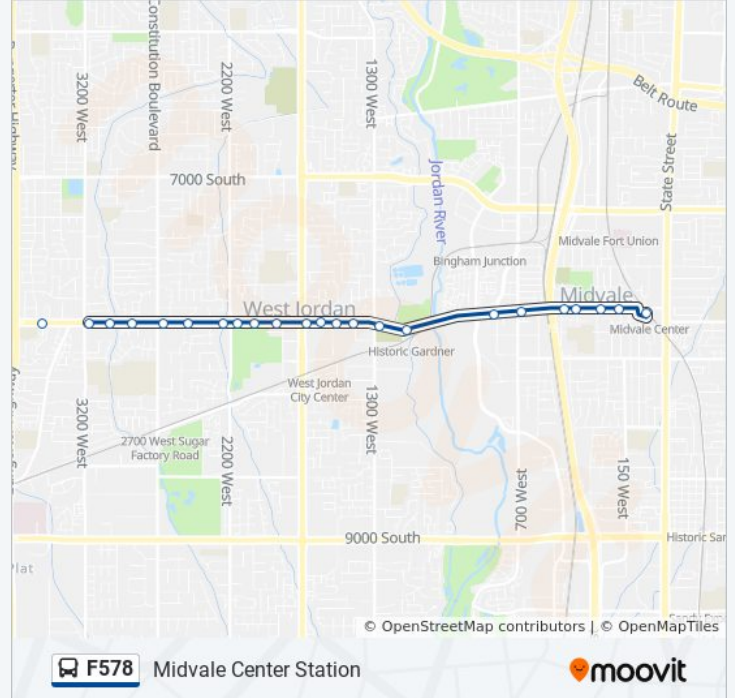

F578 bus Info

Direction: 7800 S + 5600 W

Stops: 32

Trip Duration: 24 min

Line Summary:

7800 S @ 3050 W
 7800 S @ 3208 W
 7800 S @ 3466 W
 7800 S @ 3720 W
 7800 S @ 3870 W
 7800 S @ 3936 W
 7800 S @ Airport Rd (Wb)
 7800 S @ 4794 W
 7800 @ S 5011 W
 7800 S @ 5746 W

F578 bus Info

Direction: Midvale Center Station

Stops: 29

Trip Duration: 21 min

Line Summary:

7800 S @ 1477 W

7800 S @ 1421 W

7800 S @ 1279 W

7800 S @ 1135 W

Midvale Center St / Holden St (Eb)

Center St @ 688 W

Center St @ 465 W

Center St @ 407 W

Center St @ 287 W

Center St @ 177 W

Midvale Center Station (Bay C)