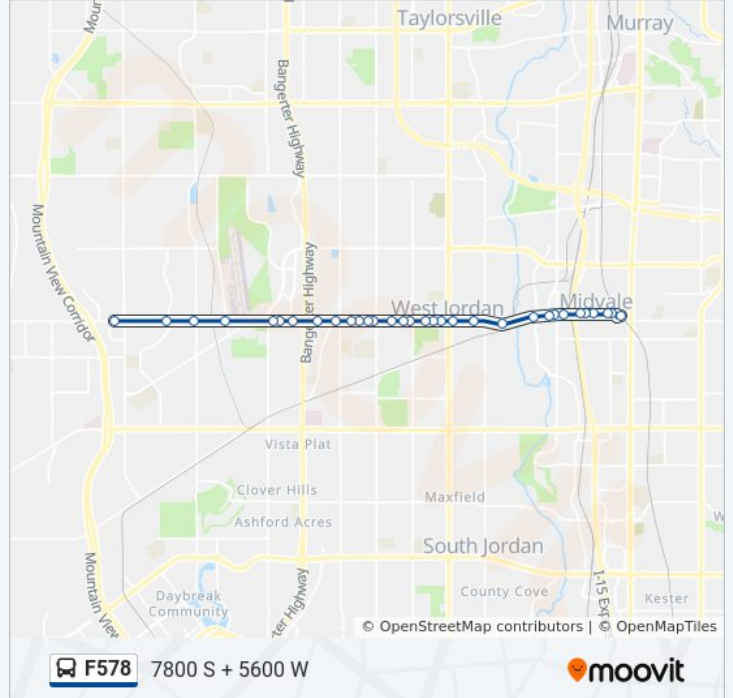

7800 S @ 2320 W

7800 S @ 2480 W

7800 S @ 2716 W

7800 S @ 2818 W

7800 S @ 2920 W

F578 bus Time Schedule

7800 S + 5600 W Route Timetable:

Sunday	Not Operational
Monday	6:30 AM - 9:00 PM
Tuesday	6:30 AM - 9:00 PM
Wednesday	6:30 AM - 9:00 PM
Thursday	6:30 AM - 9:00 PM
Friday	6:30 AM - 9:00 PM
Saturday	6:31 AM - 8:21 PM

F578 bus Info

Direction: 7800 S + 5600 W

Stops: 32

Trip Duration: 24 min

Line Summary:

7800 S @ 3050 W
 7800 S @ 3208 W
 7800 S @ 3466 W
 7800 S @ 3720 W
 7800 S @ 3870 W
 7800 S @ 3936 W
 7800 S @ Airport Rd (Wb)
 7800 S @ 4794 W
 7800 @ S 5011 W
 7800 S @ 5746 W

Direction: Midvale Center Station

29 stops

[VIEW LINE SCHEDULE](#)

7800 S @ 5746 W
 7800 S @ 5004 W
 7800 S @ 4742 W
 7800 S @ Airport Rd (Eb)
 7800 S @ 4015 W
 7800 S @ 3835 W
 7800 S @ 3425 W
 7800 S @ 3185 W
 7800 S @ 3055 W
 7800 S @ 2857 W
 7800 S @ 2685 W
 7800 S @ 2471 W
 7800 S @ 2235 W
 7800 S @ 2155 W
 7800 S @ 2011 W
 7800 S @ 1855 W
 7800 S @ 1689 W
 7800 S @ 1579 W

F578 bus Info

Direction: Midvale Center Station

Stops: 29

Trip Duration: 21 min

Line Summary:

7800 S @ 1477 W

7800 S @ 1421 W

7800 S @ 1279 W