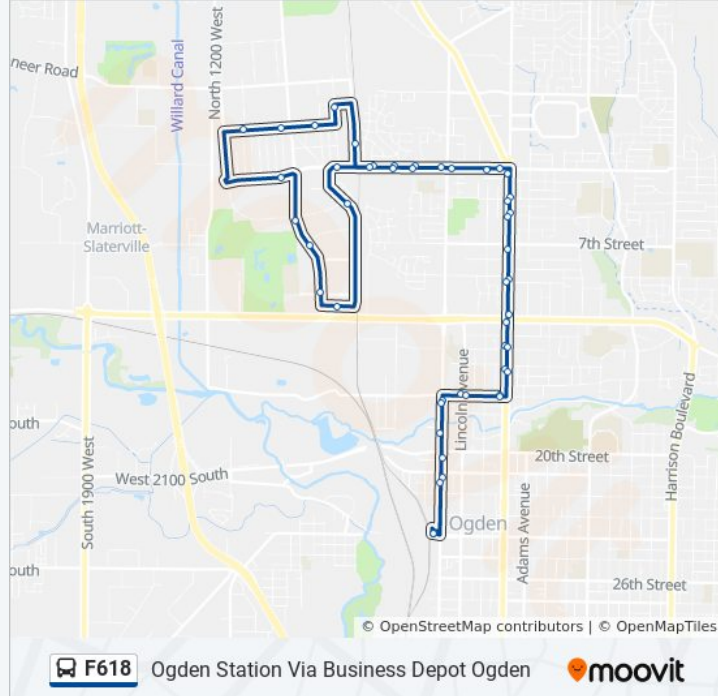

**F618 bus Info**

**Direction:** Ogden Station Via Business Depot  
Ogden

**Stops:** 48

**Trip Duration:** 37 min

**Line Summary:**

600 W @ 287 N (Ogden Bdo)

200 N @ 698 W (Ogden Bdo)

200 N @ 900 W

2nd St @ 471 W

2nd St @ 369 W

2nd St @ 233 W

2nd St @ 121 E

2nd St @ 285 E

Washington Blvd / 2nd St (Sb)

Washington Blvd / 4th St (Sb)

Washington Blvd / 5th St (Sb)

Washington Blvd / 7th St (Sb)

Washington Blvd / Cross St (Sb)

Washington Blvd / 12th St (Sb)

Washington Blvd / 14th St (Sb)

Washington Blvd / 15th St (Sb)

17th St @ 370 E

17th St @ 186 E

Wall Ave @ 1725 S

Wall Ave @ 1987 S

Wall Ave @ 2155 S

Ogden Central Station (Bay 1)

subway schedule, and step-by-step directions for all public transit in Salt Lake City.

[About Moovit](#) · [MaaS Solutions](#) · [Supported Countries](#) · [Mooviter Community](#)