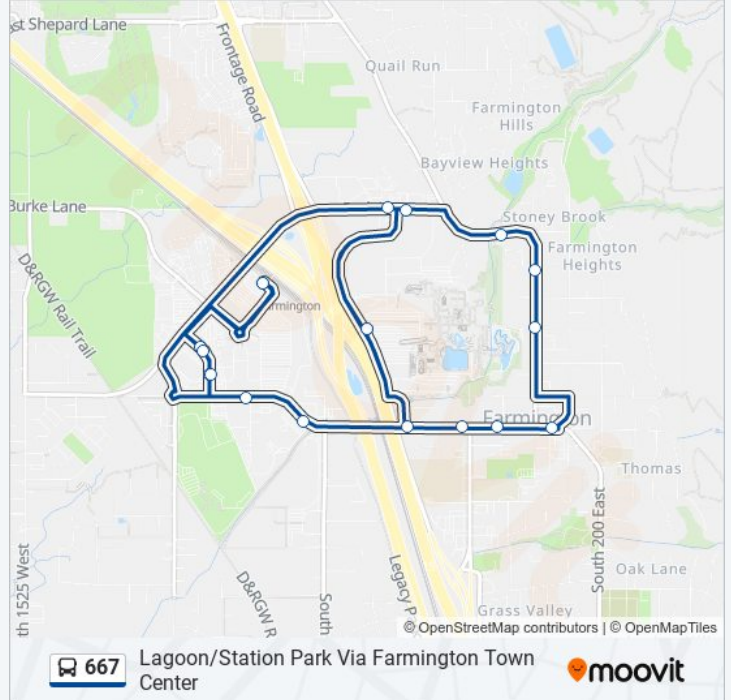

Direction: Lagoon/Station Park

10 stops

[VIEW LINE SCHEDULE](#)

- Farmington Station (Bay D)
- University Ave @ 283 N
- University Ave @ 163 N
- 100 N @ 873 W
- State St @ 720 W
- Lagoon Shuttle Pick Up/Drop Off
- Park Ln / Lagoon Dr (Wb)
- University Ave @ 162 N
- University Ave @ 302 N
- Farmington Station (Bay D)

- Farmington Station (Bay D)
- University Ave @ 283 N
- University Ave @ 163 N
- 100 N @ 873 W
- State St @ 720 W
- Lagoon Shuttle Pick Up/Drop Off
- Park Ln. @ 319 W
- 600 N @ 111 W
- Main St @ 479 N
- Main St @ 305 N
- State St @ 45 E
- State Street @ 114 W
- State Street @ 222 W
- State St @ 388 W
- Lagoon Shuttle Pick Up/Drop Off
- Park Ln / Lagoon Dr (Wb)
- University Ave @ 162 N
- University Ave @ 302 N

667 bus Time Schedule

Lagoon/Station Park Via Farmington Town Center
Route Timetable:

Sunday	Not Operational
Monday	7:45 AM - 9:32 PM
Tuesday	7:45 AM - 9:32 PM
Wednesday	9:47 AM - 9:37 PM
Thursday	7:45 AM - 9:32 PM
Friday	7:45 AM - 10:30 PM
Saturday	9:47 AM - 10:52 PM

667 bus Info

Direction: Lagoon/Station Park Via Farmington Town Center

Stops: 19

Trip Duration: 25 min

Line Summary:

Farmington Station (Bay D)

667 bus time schedules and route maps are available in an offline PDF at moovitapp.com. Use the [Moovit App](#) to see live bus times, train schedule or subway schedule, and step-by-step directions for all public transit in Salt Lake City.