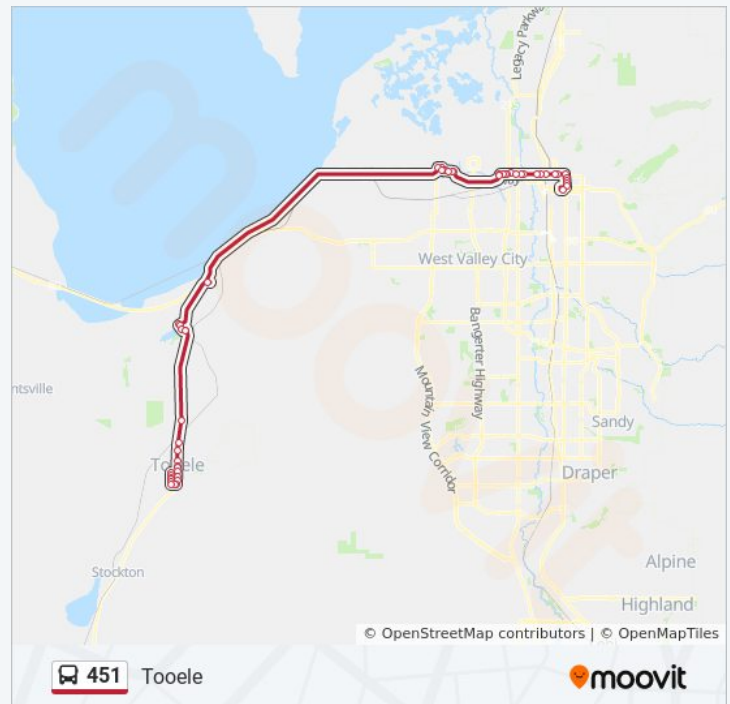

## Direction: Tooele

49 stops

[VIEW LINE SCHEDULE](#)

500 S / Main St (Wb) For Courthouse

State St / 400 S (Nb)

State St / 300 S (Nb)

State St / 150 S (Nb)

State St / 50 S (Nb)

Wiley Post Way @ 5070 W

Wiley Post Way @ 5184 W

Wiley Post Way @ 5290 W

Wiley Post Way @ 5370 W

Jimmy Doolittle Rd @ 346 N

Amelia Earhart Dr @ 5530 W

Lake Point Junction (Flying J Plaza)

Benson Grist Mill P+R

## 451 bus Info

**Direction:** Tooele

**Stops:** 49

**Trip Duration:** 84 min

**Line Summary:**

Stansbury Parkway @ 6675 N

Stansbury Parkway @ 465 W

Stansbury Parkway @ 189 W

Ut-36 @ 2400 N (Tooele Park & Ride)

Main St @ 1275 N

Main St @ 989 N

Main St @ 585 N

Main St @ 383 N

Main St @ 307 N

Main St @ 157 N

Main St @ 54 S