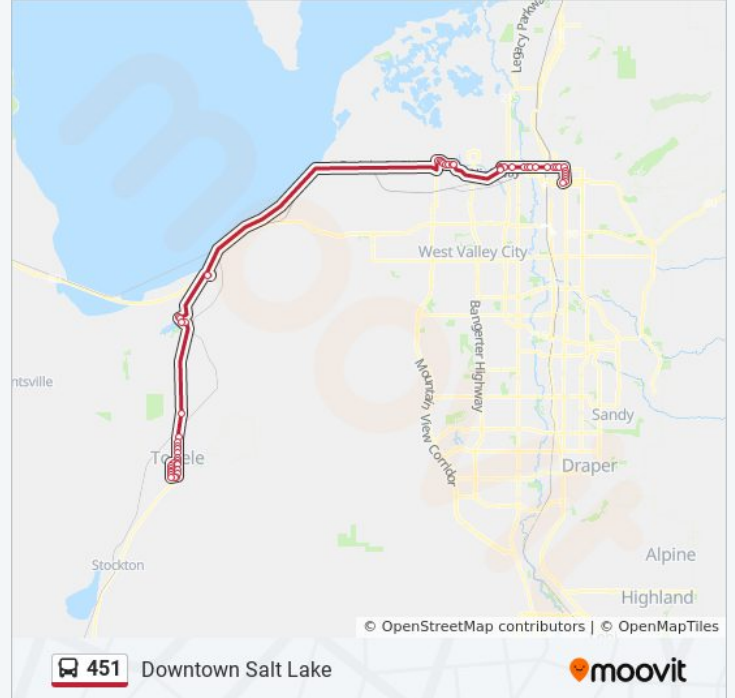

Lake Point Junction (Flying J Plaza)

Amelia Earhart Dr @ 5555 W

Amelia Earhart Dr @ 5401 W

Jimmy Doolittle Rd @ 295 N

Wiley Post Way @ 5225 W

Wiley Post Way @ 5183 W

Wiley Post Way @ 5067 W

Wiley Post Way @ 4905 W

North Temple @ 1193 W

North Temple @ 1009 W

North Temple / 600 W (Eb)

North Temple / 400 W (Eb)

North Temple / 300 W (Eb)

North Temple / 150 W (Eb)

North Temple / Main St (Eb)

State St / 1st Ave (Sb)

State St / 50 S (Sb)

State St / 150 S (Sb)

State St / 250 S (Sb)

State St / 300 S (Sb)

State St / 400 S (Sb)

500 S / Main St (Wb) For Courthouse

## Direction: Tooele

49 stops

[VIEW LINE SCHEDULE](#)

500 S / Main St (Wb) For Courthouse

State St / 400 S (Nb)

State St / 300 S (Nb)

State St / 150 S (Nb)

State St / 50 S (Nb)