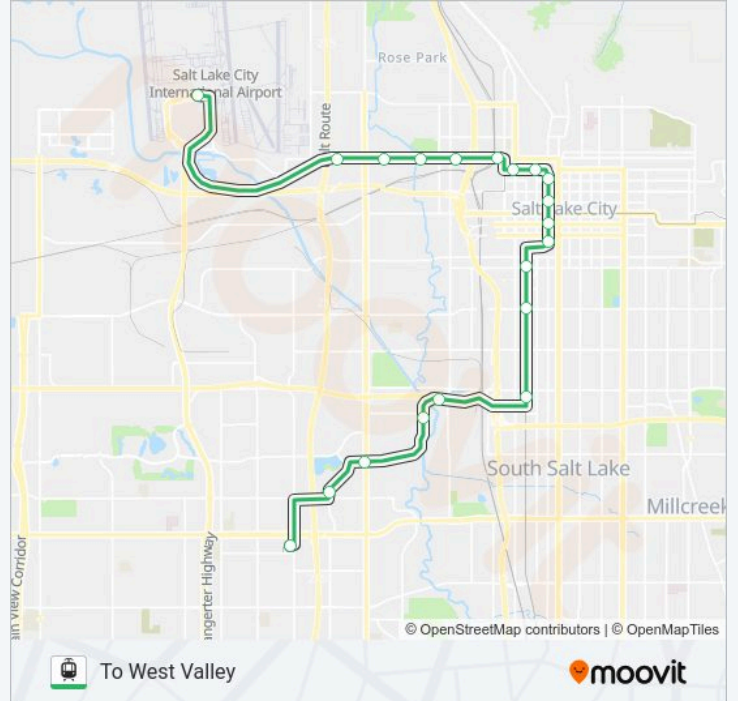

### Direction: To Airport

20 stops

[VIEW LINE SCHEDULE](#)

- West Valley Central Station
- Decker Lake Station
- Redwood Junction Station
- River Trail Station
- Jordan River Service Center Relief
- Central Pointe Station
- Ballpark Station
- 900 South Station
- 600 South Station
- Courthouse Station
- Gallivan Plaza Station
- City Center Station
- Temple Square Station
- Arena Station
- North Temple Bridge/Guadalupe
- Jackson/Euclid Station
- Fairpark Station
- Power Station
- 1940 W. North Temple Station
- Airport Station

- Airport Station
- 1940 W. North Temple Station
- Power Station
- Fairpark Station
- Jackson/Euclid Station
- North Temple Bridge/Guadalupe
- Arena Station
- Temple Square Station
- City Center Station
- Gallivan Plaza Station
- Courthouse Station
- 600 South Station
- 900 South Station
- Ballpark Station
- Central Pointe Station
- Jordan River Service Center Relief
- River Trail Station
- Redwood Junction Station

**TRAX GREEN LINE light rail Time Schedule**

To West Valley Route Timetable:

Sunday	5:12 AM - 11:05 PM
Monday	4:35 AM - 11:26 PM
Tuesday	4:35 AM - 11:26 PM
Wednesday	4:35 AM - 11:26 PM
Thursday	4:35 AM - 11:26 PM
Friday	4:35 AM - 11:26 PM
Saturday	4:34 AM - 11:26 PM

**TRAX GREEN LINE light rail Info**

**Direction:** To West Valley

**Stops:** 20

**Trip Duration:** 48 min

**Line Summary:**

Decker Lake Station

West Valley Central Station

TRAX GREEN LINE light rail time schedules and route maps are available in an offline PDF at [moovitapp.com](https://moovitapp.com). Use the Moovit App to see live bus times, train schedule or subway schedule, and step-by-step directions for all public transit in Salt Lake City.