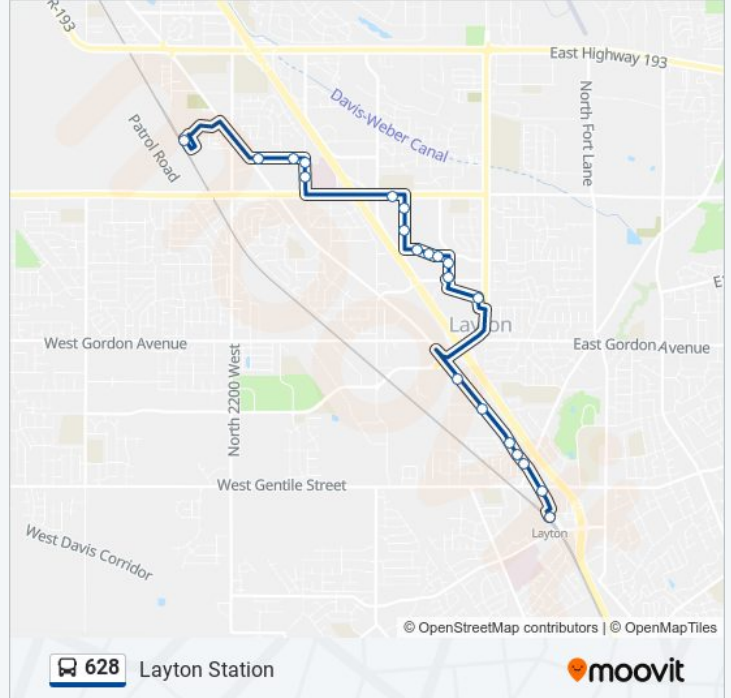

Direction: Clearfield Station

26 stops

[VIEW LINE SCHEDULE](#)

Layton Station (Bay A)

Layton Ihc Hospital

Flint St @ 673 S

Fort Ln @ 203 S

Gentile St @ 357 E (Layton)

Clearfield Station (Bay A)

Direction: Layton Station

21 stops

[VIEW LINE SCHEDULE](#)

Clearfield Station (Bay A)

1450 S @ 1182 E

1450 S @ 1360 E

1700 W @ 2239 N

628 bus Info

Direction: Layton Station

Stops: 21

Trip Duration: 18 min

Line Summary:

Main St @ 145 N

Main St @ 16 S

Layton Station (Bay A)

628 bus time schedules and route maps are available in an offline PDF at moovitapp.com. Use the [Moovit App](#) to see live bus times, train schedule or subway schedule, and step-by-step directions for all public transit in Salt Lake City.