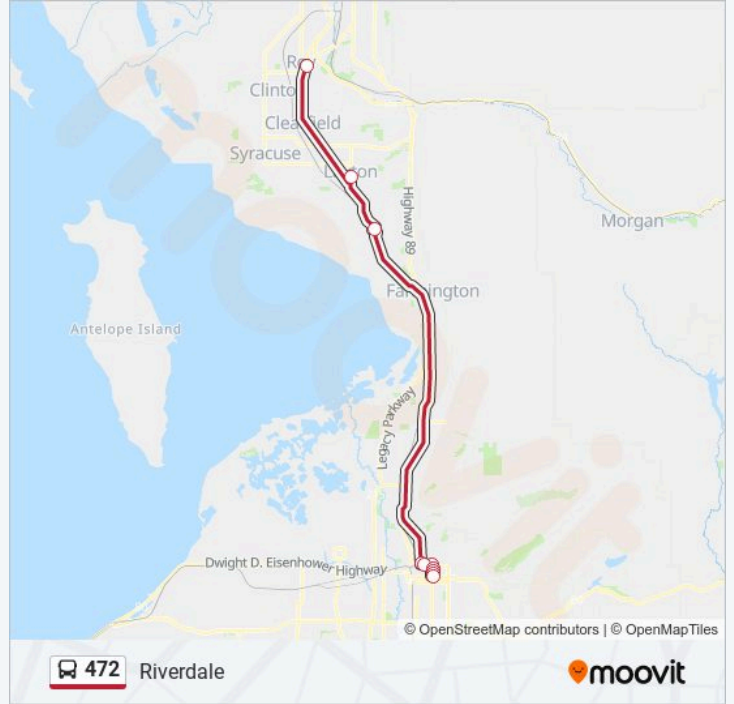

Layton Hills Mall

Riverdale P+R

472 bus Time Schedule

Riverdale Route Timetable:

Sunday	Not Operational
Monday	3:35 PM - 5:05 PM
Tuesday	3:35 PM - 5:05 PM
Wednesday	3:35 PM - 5:05 PM
Thursday	3:35 PM - 5:05 PM
Friday	3:35 PM - 5:05 PM
Saturday	Not Operational

472 bus Info

Direction: Riverdale

Stops: 10

Trip Duration: 65 min

Line Summary:

472 bus time schedules and route maps are available in an offline PDF at moovitapp.com. Use the Moovit App to see live bus times, train schedule or subway schedule, and step-by-step directions for all public transit in Salt Lake City.