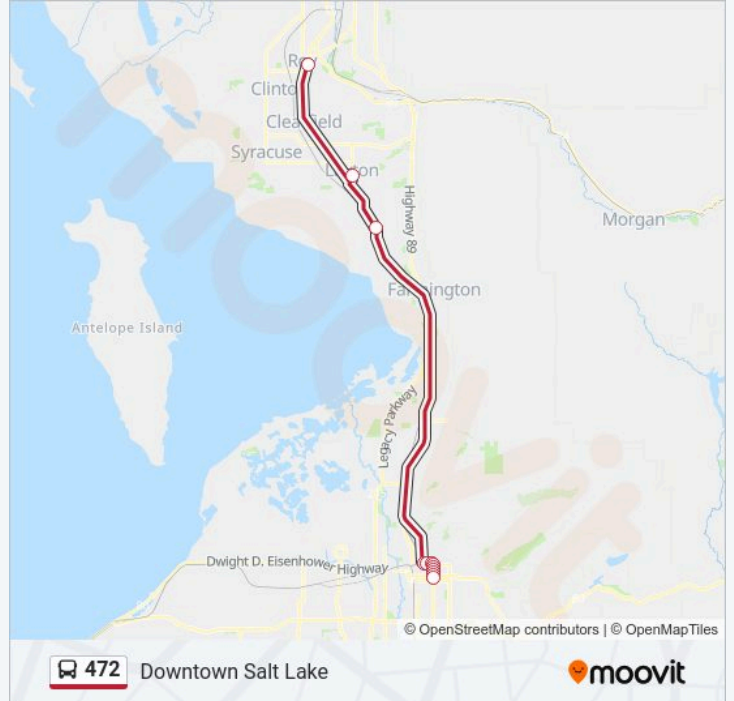

Use the Moovit App to find the closest 472 bus station near you and find out when is the next 472 bus arriving.

Direction: Downtown Salt Lake

12 stops

[VIEW LINE SCHEDULE](#)

Riverdale P+R

Layton Hills Mall

Kaysville P+R

North Temple / 300 W (Eb)

North Temple / 150 W (Eb)

North Temple / Main St (Eb)

State St / 1st Ave (Sb)

State St / 50 S (Sb)

State St / 150 S (Sb)

State St / 250 S (Sb)

State St / 300 S (Sb)

State St / 400 S (Sb)

472 bus Time Schedule

Downtown Salt Lake Route Timetable:

Sunday	Not Operational
Monday	5:58 AM - 6:58 AM
Tuesday	5:58 AM - 6:58 AM
Wednesday	5:58 AM - 6:58 AM
Thursday	5:58 AM - 6:58 AM
Friday	5:58 AM - 6:58 AM
Saturday	Not Operational

472 bus Info

Direction: Downtown Salt Lake

Stops: 12

Trip Duration: 61 min

Line Summary:

Direction: Riverdale

10 stops

[VIEW LINE SCHEDULE](#)