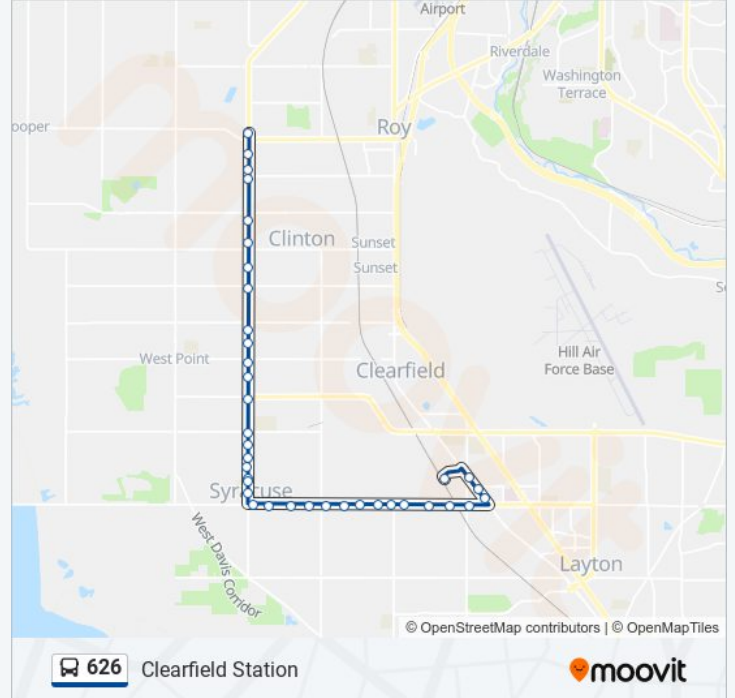

Antelope Dr @ 725 W

Antelope Dr / 500 W (Eb)

Antelope Dr @ 301 W

Antelope Dr @ 15 W

Antelope Dr @ 150 E

Antelope Dr @ 421 E (Clearfield)

Antelope Dr @ 776 E

Antelope Dr @ 2175 W (Layton)

Main St @ 2030 N (Layton)

State St @ 1455 S

State St @ 1299 S

Clearfield Station (Bay D)

**Direction: West Roy (5600 S + 3500 W)**

36 stops

[VIEW LINE SCHEDULE](#)

Clearfield Station (Bay D)

Main St @ 1338 S

Main St @ 2065 N (Layton)

Antelope Dr @ 995 E (Clearfield)

Antelope Dr @ 761 E (Clearfield)

Antelope Dr @ 345 E (Clearfield)

Antelope Dr @ 181 W

Antelope Dr @ 44 W

Antelope Dr @ 326 W

**626 bus Info**

**Direction:** West Roy (5600 S + 3500 W)

**Stops:** 36

**Trip Duration:** 23 min

**Line Summary:**

Antelope Dr @ 1452 W

Antelope Dr @ 1674 W

Antelope Dr @ 1942 W