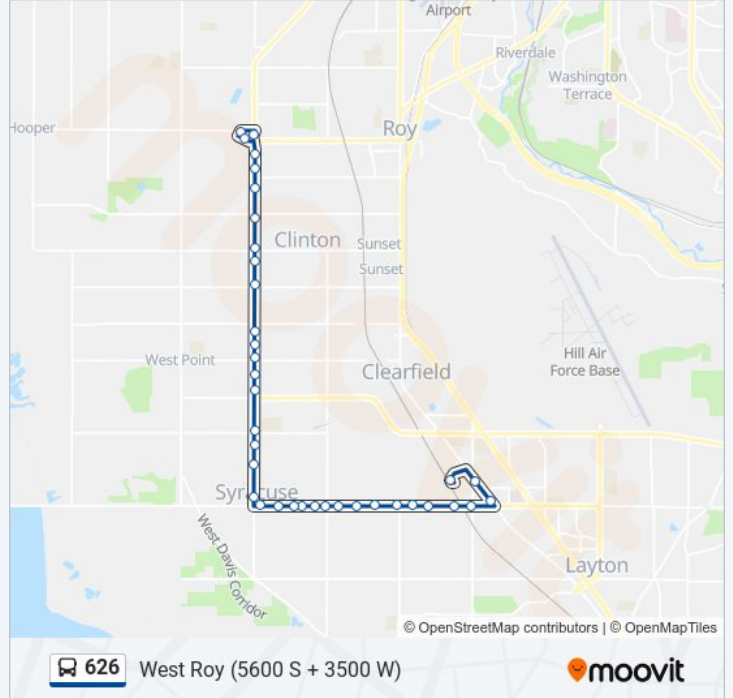

Antelope Dr @ 1452 W

Antelope Dr @ 1674 W

Antelope Dr @ 1942 W

2000 W @ 1555 S

2000 W @ 1143 S

2000 W @ 889 S

2000 W @ 669 S

2000 W @ 61 S

2000 W @ 102 North

2000 W @ 326 N

2000 W @ 526 N

2000 W @ 714 N

2000 W @ 1330 N

2000 W @ 1654 N

2000 W @ 1830 N (Clinton)

2000 W @ 2218 N

2000 W @ 2664 N

3500 W @ 5938 S (Roy)

3500 W @ 5702 S

5600 S @ 3566 W

3650 W @ 5550 S

3500 W / 5500 S (Sb)

626 bus time schedules and route maps are available in an offline PDF at moovitapp.com. Use the [Moovit App](#) to see live bus times, train schedule or subway schedule, and step-by-step directions for all public transit in Salt Lake City.

[About Moovit](#) • [MaaS Solutions](#) • [Supported Countries](#) • [Mooviter Community](#)

© 2024 Moovit - All Rights Reserved

Check Live Arrival Times