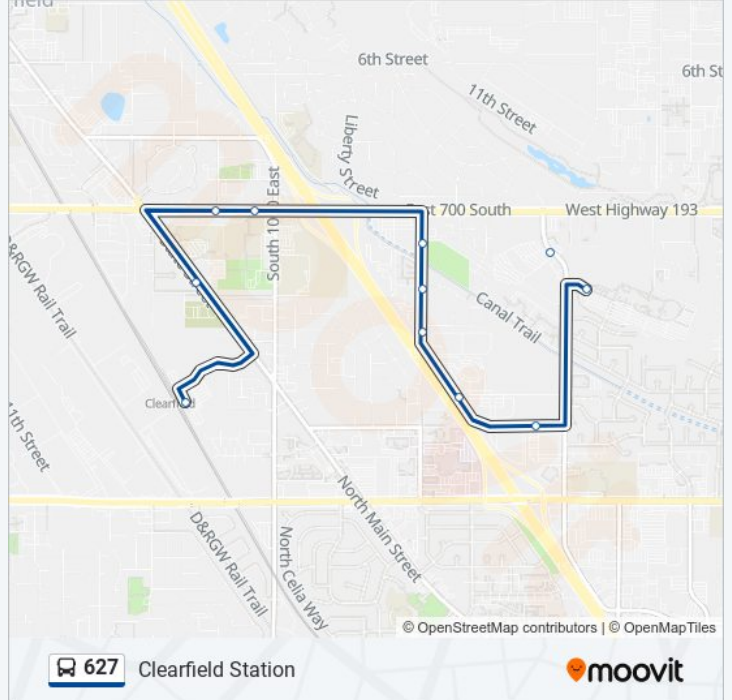

Hill Field Rd @ 2954 N

2000 E @ 888 S

Weber State Davis (Layton)

1450 S @ 1761 E

Legend Hills Dr @ 1392 S

1500 E @ 1147 S

1500 E @ 971 S

1500 E @ 813 S

Highway 193 @ 937 E

Highway 193 @ 790 E

State St @ 944 S

Clearfield Station (Bay E)

Direction: Davis Technical College

55 stops

[VIEW LINE SCHEDULE](#)

Clearfield Station (Bay E)

State St @ 835 S

700 S @ 765 E

Highway 193 @ 929 E

1500 E @ 778 S

1500 E @ 1064 S

627 bus Time Schedule

Davis Technical College Route Timetable:

Sunday	Not Operational
Monday	5:52 AM - 9:45 PM
Tuesday	5:52 AM - 9:45 PM
Wednesday	8:15 AM - 7:42 PM
Thursday	5:52 AM - 9:45 PM
Friday	5:52 AM - 9:45 PM
Saturday	8:15 AM - 7:42 PM

500 E @ 178 S

500 E @ 378 S

Datc Drive @ 350 S (Datc)

Main St @ 529 S

Main St @ 325 S

Main St @ 211 S

Direction: Weber State University Davis Campus

5 stops