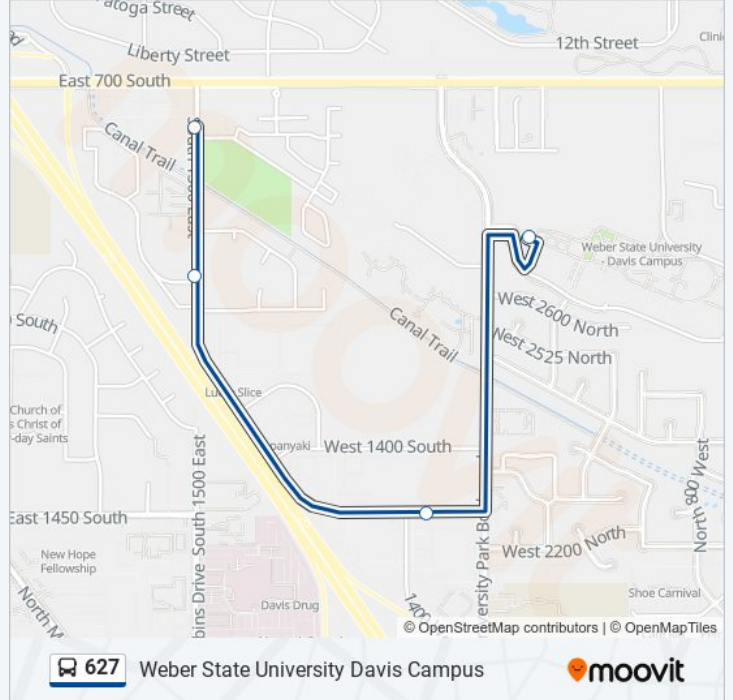

500 E @ 178 S

500 E @ 378 S

Datc Drive @ 350 S (Datc)

Main St @ 529 S

Main St @ 325 S

Main St @ 211 S

Direction: Weber State University Davis Campus

5 stops

[VIEW LINE SCHEDULE](#)

Clearfield Station (Bay E)

State St @ 835 S

700 S @ 765 E

Highway 193 @ 929 E

Weber State Davis (Layton)

627 bus Time Schedule

Weber State University Davis Campus Route

Timetable:

Sunday	Not Operational
Monday	7:43 AM - 7:48 AM
Tuesday	7:43 AM - 7:48 AM
Wednesday	Not Operational
Thursday	7:43 AM - 7:48 AM
Friday	7:43 AM - 7:48 AM
Saturday	Not Operational

627 bus Info

Direction: Weber State University Davis Campus

Stops: 5

Trip Duration: 8 min

Line Summary:

627 bus time schedules and route maps are available in an offline PDF at moovitapp.com. Use the [Moovit App](#) to see live bus times, train schedule or subway schedule, and step-by-step directions for all public transit in Salt Lake City.