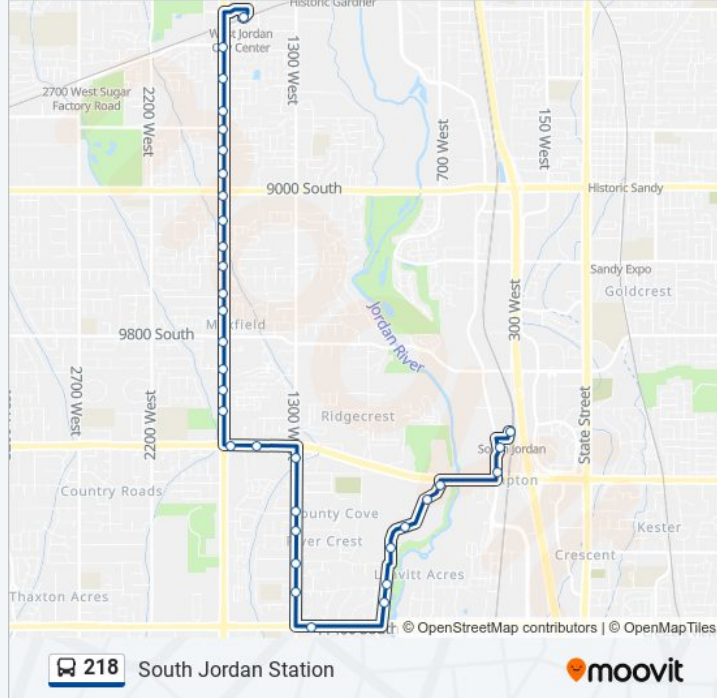

218 bus Info

Direction: South Jordan Station

Stops: 34

Trip Duration: 25 min

Line Summary:

Temple Drive @ 11072 S

Temple Drive @ 11220 S

11400 S @ 1231 W

River Front Pkwy @ 11309 S

River Front Pkwy @ 11221 S

River Front Pkwy @ 10995 S

River Front Pkwy @ 10903 S

River Front Pkwy @ 10749 S

River Front Pkwy @ 10635 S

Jordan Gateway @ 10575 S

Jordan Gateway @ 10427 S

South Jordan Station (Bay A)

Direction: West Jordan City Center Station

34 stops

[VIEW LINE SCHEDULE](#)

South Jordan Station (Bay A)

South Jordan Gateway @ 10428 S

South Jordan Pkwy @ 428 W

River Front Pkwy @ 10648 S

218 bus Info

Direction: West Jordan City Center Station

Stops: 34

Trip Duration: 22 min

Line Summary:

Redwood Rd @ 10173 S

Redwood Rd @ 9999 S

Redwood Rd @ 9843 S