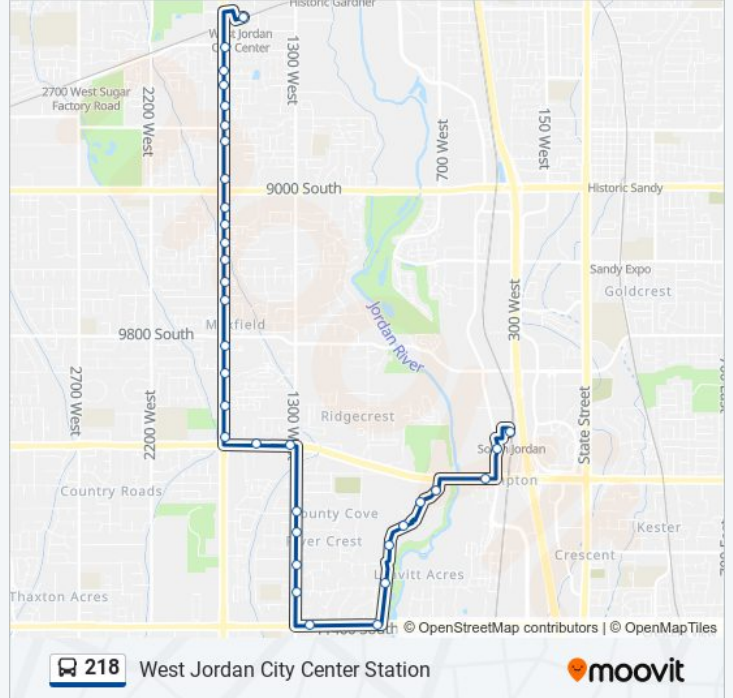

Temple Drive @ 10877 S

Temple Drive @ 10765 S

South Jordan Pkwy @ 1330 W

South Jordan Pkwy @ 1526 W

Redwood Rd @ 10341 S

218 bus Time Schedule

West Jordan City Center Station Route Timetable:

Sunday	Not Operational
Monday	5:40 AM - 9:40 PM
Tuesday	5:40 AM - 9:40 PM
Wednesday	5:43 AM - 8:43 PM
Thursday	5:40 AM - 9:40 PM
Friday	5:40 AM - 9:40 PM
Saturday	5:43 AM - 8:43 PM

218 bus Info

Direction: West Jordan City Center Station

Stops: 34

Trip Duration: 22 min

Line Summary:

Redwood Rd @ 10173 S

Redwood Rd @ 9999 S

Redwood Rd @ 9843 S

Redwood Rd @ 8655 S

Redwood Rd @ 8553 S

Redwood Rd @ 8405 S

Redwood Rd @ 8347 S

Redwood Rd @ 8205 S

West Jordan City Center Stn (Bay A)

218 bus time schedules and route maps are available in an offline PDF at moovitapp.com. Use the [Moovit App](#) to see live bus times, train schedule or subway schedule, and step-by-step directions for all public transit in Salt Lake City.