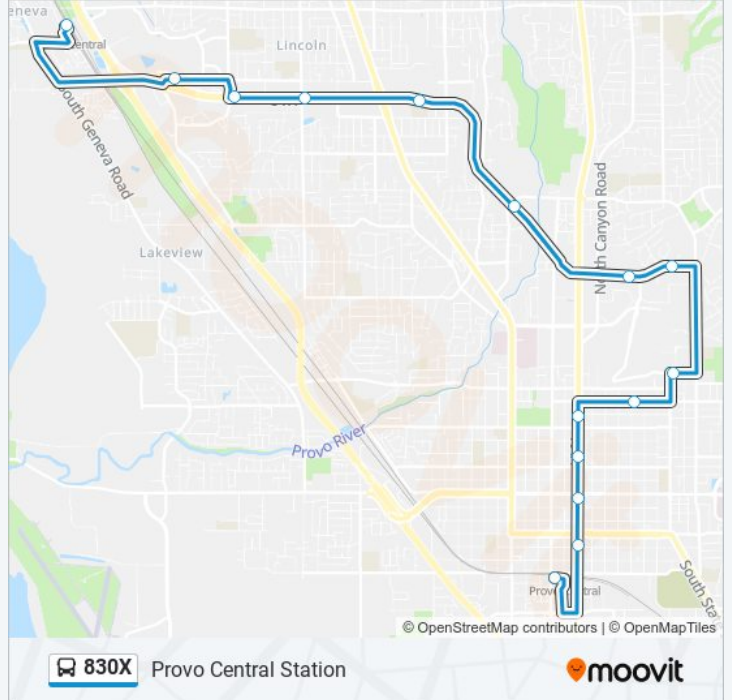

830X bus Info

Direction: Orem Central Station

Stops: 15

Trip Duration: 42 min

Line Summary:

Direction: Provo Central Station

15 stops

[VIEW LINE SCHEDULE](#)

Byu South Campus Station

Joaquin Station

Academy Square Station

300 North Station

Center Street Station

400 South Station

Provo Central Station (Bay H)

830X bus Time Schedule

Provo Central Station Route Timetable:

Sunday	12:07 AM
Monday	4:03 AM - 11:40 PM
Tuesday	12:10 AM - 11:40 PM
Wednesday	12:10 AM - 11:37 PM
Thursday	12:07 AM - 11:40 PM
Friday	12:10 AM - 11:40 PM
Saturday	12:10 AM - 11:37 PM

830X bus Info

Direction: Provo Central Station

Stops: 15

Trip Duration: 42 min

Line Summary:

830X bus time schedules and route maps are available in an offline PDF at moovitapp.com. Use the [Moovit App](#) to see live bus times, train schedule or subway schedule, and step-by-step directions for all public transit in Salt Lake City.