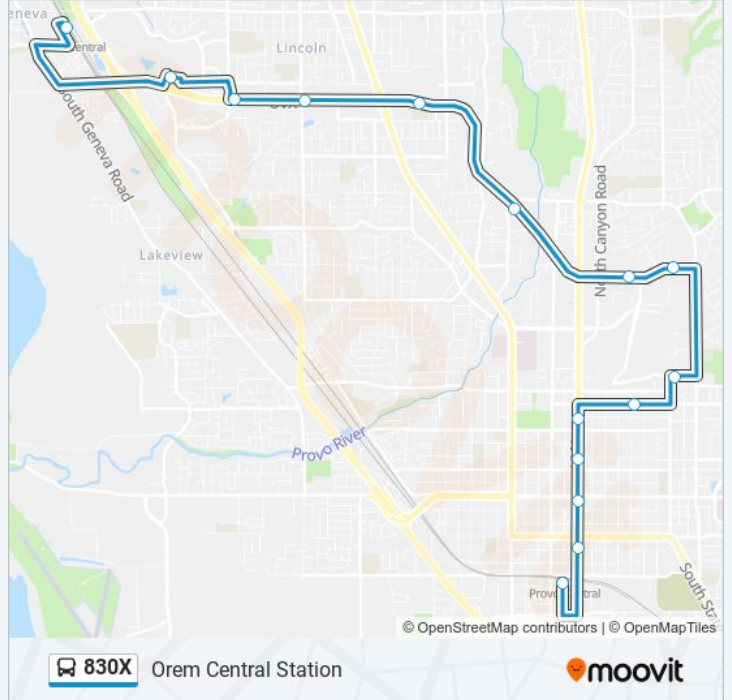

830X bus Info

Direction: East Bay - Provo Central Station

Stops: 6

Trip Duration: 13 min

Line Summary:

Direction: Orem Central Station

15 stops

[VIEW LINE SCHEDULE](#)

- Provo Central Station (Bay J)
- 400 South Station
- Center Street Station
- 300 North Station
- Academy Square Station
- Joaquin Station
- Byu South Campus Station
- Byu North Campus Station
- Byu Stadium Station
- 2230 North Station
- University Place Station
- Main Street Station
- Lakeview Station
- Uvu Station
- Orem Central Station (Bay A)

830X bus Time Schedule

Orem Central Station Route Timetable:

Sunday	12:17 AM
Monday	4:17 AM - 11:57 PM
Tuesday	12:27 AM - 11:57 PM
Wednesday	12:27 AM - 11:47 PM
Thursday	12:17 AM - 11:57 PM
Friday	12:27 AM - 11:57 PM
Saturday	12:27 AM - 11:47 PM

830X bus Info

Direction: Orem Central Station

Stops: 15

Trip Duration: 42 min

Line Summary:

Direction: Provo Central Station

15 stops

[VIEW LINE SCHEDULE](#)