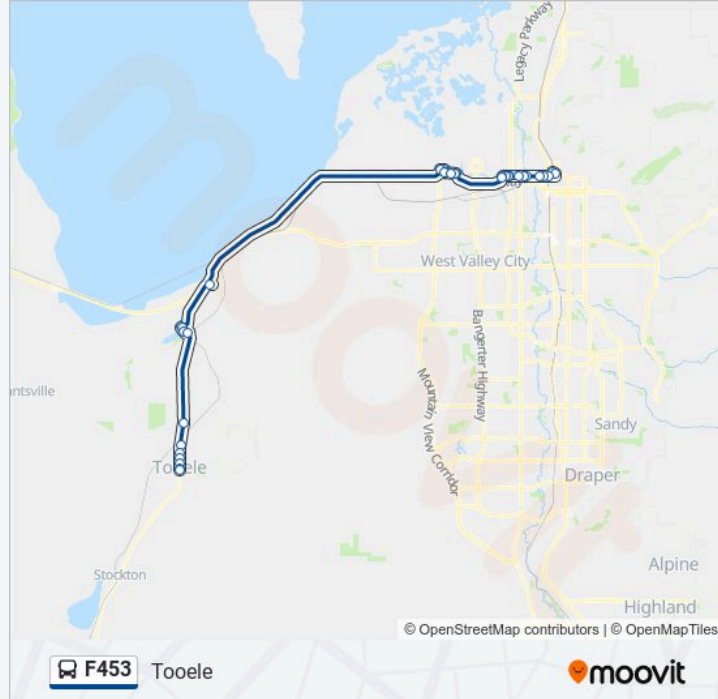

2400 W @ 20 S

Wiley Post Way @ 4860 W

Wiley Post Way @ 4910 W

Wiley Post Way @ 5070 W

Wiley Post Way @ 5184 W

Wiley Post Way @ 5290 W

Wiley Post Way @ 5370 W

Jimmy Doolittle Rd @ 346 N

Amelia Earhart Dr @ 5530 W

Lake Point Junction (Flying J Plaza

Benson Grist Mill P+R

Stansbury Parkway @ 6675 N

Stansbury Parkway @ 465 W

Stansbury Parkway @ 189 W

Ut-36 @ 2400 N (Tooele Park & Ride)

Main St @ 1275 N

Main St @ 989 N

Main St @ 817 N

Main St @ 585 N

Main St @ 383 N

Main St @ 307 N

F453 bus time schedules and route maps are available in an offline PDF at moovitapp.com. Use the Moovit App to see live bus times, train schedule or subway schedule, and step-by-step directions for all public transit in Salt Lake City.

© 2024 Moovit - All Rights Reserved