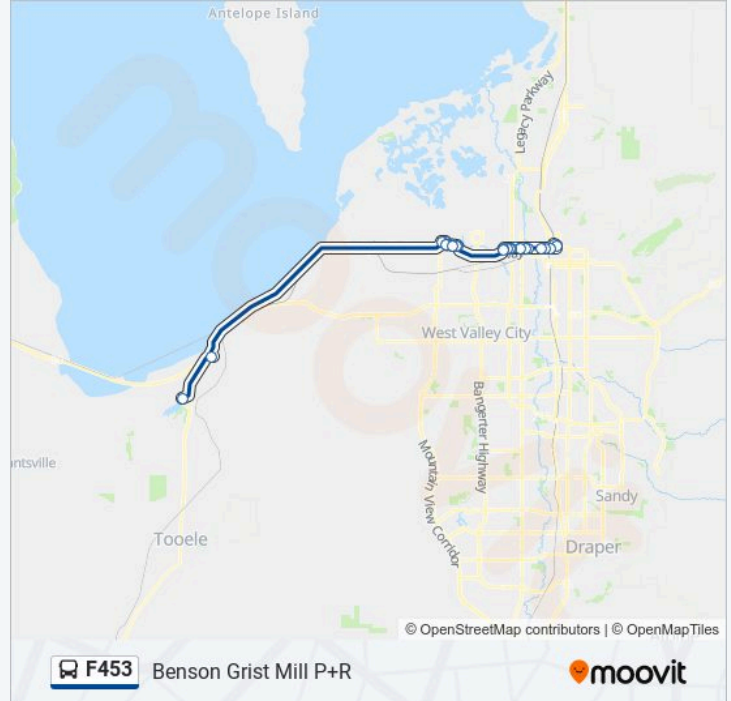

Direction: Benson Grist Mill P+R

24 stops

[VIEW LINE SCHEDULE](#)

- North Temple Station (Bay C)
- 200 N / 400 W (Eb)
- North Temple / 600 W (Wb)
- North Temple / 850 W (Wb)
- North Temple @ 988 W
- North Temple @ 1458 W
- North Temple / 1550 W (Wb)
- North Temple St / Redwood Rd (Wb)
- 1940 W North Temple St (Wb)
- North Temple St @ 2090 W
- North Temple St @ 2160 W
- North Temple St @ 2242 W
- 2400 W @ 55 N
- 2400 W @ 20 S
- Wiley Post Way @ 4860 W
- Wiley Post Way @ 4910 W
- Wiley Post Way @ 5070 W
- Wiley Post Way @ 5184 W
- Wiley Post Way @ 5290 W
- Wiley Post Way @ 5370 W
- Jimmy Doolittle Rd @ 346 N

F453 bus Info

Direction: Benson Grist Mill P+R

Stops: 24

Trip Duration: 43 min

Line Summary:

Amelia Earhart Dr @ 5530 W

Lake Point Junction (Flying J Plaza

Benson Grist Mill P+R

Main St @ 1016 N

Main St @ 1236 N

Ut-36 @ 2400 N (Tooele Park & Ride)

Stansbury Parkway @ 188 W

Stansbury Parkway @ 470 W

Stansbury Parkway @ 6670 N

Benson Grist Mill P+R

Lake Point Junction (Flying J Plaza

F453 bus Info

Direction: Tooele

Stops: 34

Trip Duration: 58 min

Line Summary:

2400 W @ 20 S

Wiley Post Way @ 4860 W

Wiley Post Way @ 4910 W