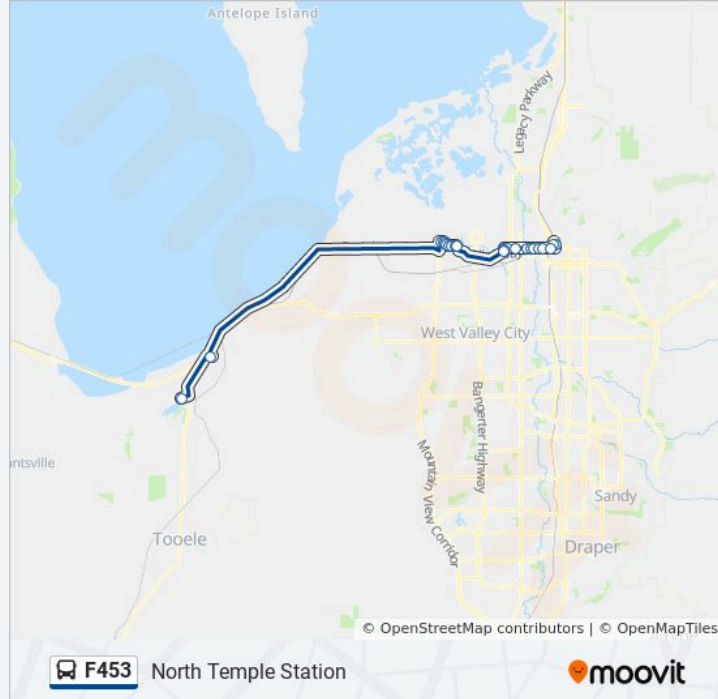

F453 bus Info

Direction: North Temple Station

Stops: 34

Trip Duration: 46 min

Line Summary:

Wiley Post Way @ 5067 W

Wiley Post Way @ 4905 W

Wiley Post Way @ 4815 W

2400 W @ 135 S

2400 W @ 1 S

North Temple St @ 2375 W

2200 W @ 85 N

1940. W North Temple Station (Eb)

Power Station

North Temple @ 1293 W

North Temple @ 1193 W

North Temple @ 1009 W

North Temple / 850 W (Eb)

North Temple / 600 W (Eb)

400 W / 200 N (Nb)

North Temple Station (Bay C)

Direction: Tooele

34 stops

[VIEW LINE SCHEDULE](#)

F453 bus Info

Direction: Tooele

Stops: 34

Trip Duration: 58 min

Line Summary:

2400 W @ 20 S

Wiley Post Way @ 4860 W

Wiley Post Way @ 4910 W