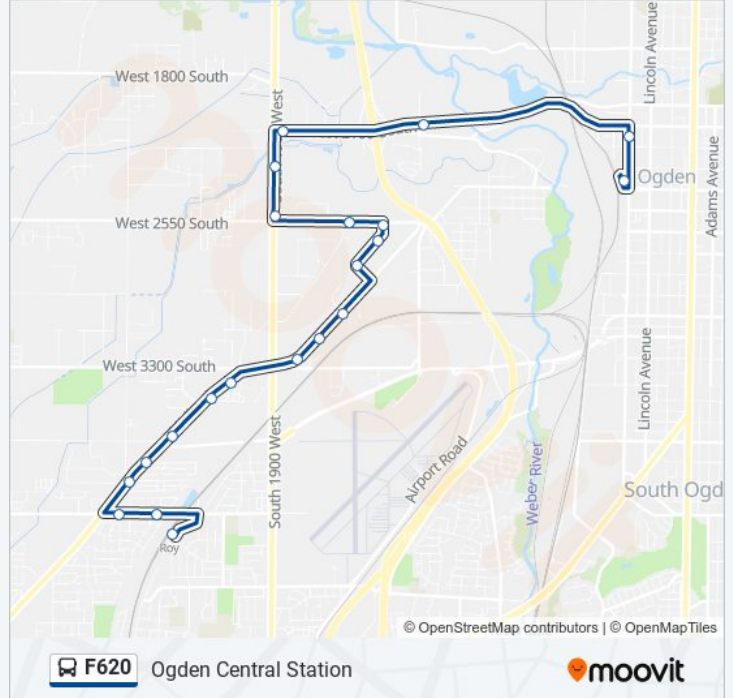

Direction: Ogden Central Station

21 stops

[VIEW LINE SCHEDULE](#)

- Roy Station (Bay B)
- 4000 S / 2600 W (Wb)
- 4000 S / 2775 W (Wb)
- Midland Dr. @ 3806 S
- Midland Dr. @ 3706
- Midland Dr. @ 3578 S
- Midland Dr. @ 3412 S
- Midland Dr. @ 3352 S
- Midland Dr. @ 3262 S
- Midland Dr. @ 3134 S
- Midland Dr. @ 2994 S
- Industrial Dr @ 2770 S
- Industrial Dr @ 2640 S (Ogden)
- Industrial Rd @ 2545 S
- 2550 S @ 1506 W
- 1900 W @ 2520 S
- 1900 W @ 2287 S
- Wilson Lane @ 1862 W
- 21st St @ 1083 W (West Haven)
- Wall Ave @ 2155 S
- Ogden Central Station (Bay K)

F620 bus Info

Direction: Ogden Central Station

Stops: 21

Trip Duration: 21 min

Line Summary:

Direction: Roy Station

23 stops

[VIEW LINE SCHEDULE](#)

- Ogden Central Station (Bay K)
- Wall Ave @ 2110 S
- 20th St @ 120 W
- 21st St @ 1120 W (West Haven)
- Wilson Lane @ 1756 W
- 1900 W @ 2215 S
- 1900 W @ 2351 S
- 2550 S @ 1839 W
- 2550 S @ 1673 W
- 2550 S @ 1523 W
- Industrial Dr @ 2611 S
- Industrial Dr @ 2823 S
- Midland Dr. @ 2997 S
- Midland Dr. @ 3157 S
- Midland Dr. @ 3277 S
- Midland Dr. @ 3309 S
- Midland Dr. @ 3455 S
- Midland Dr. @ 3617 S

F620 bus Info

Direction: Roy Station

Stops: 23

Trip Duration: 22 min

Line Summary:

Midland Dr. @ 3789 S

4000 S / 2725 W (Eb)

4000 S / Westlake Dr (Eb)