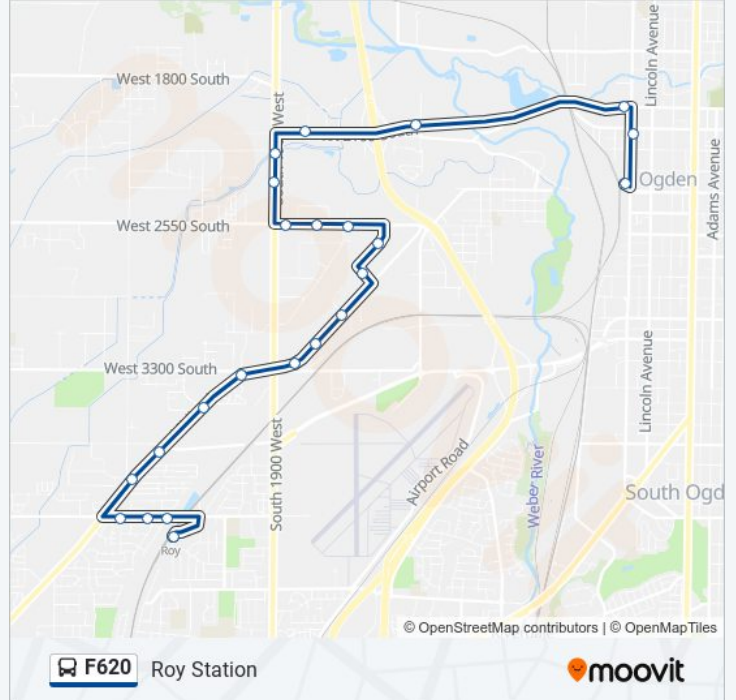

F620 bus Info

Direction: Ogden Central Station

Stops: 21

Trip Duration: 21 min

Line Summary:

Direction: Roy Station

23 stops

[VIEW LINE SCHEDULE](#)

- Ogden Central Station (Bay K)
- Wall Ave @ 2110 S
- 20th St @ 120 W
- 21st St @ 1120 W (West Haven)
- Wilson Lane @ 1756 W
- 1900 W @ 2215 S
- 1900 W @ 2351 S
- 2550 S @ 1839 W
- 2550 S @ 1673 W
- 2550 S @ 1523 W
- Industrial Dr @ 2611 S
- Industrial Dr @ 2823 S
- Midland Dr. @ 2997 S
- Midland Dr. @ 3157 S
- Midland Dr. @ 3277 S
- Midland Dr. @ 3309 S
- Midland Dr. @ 3455 S
- Midland Dr. @ 3617 S

F620 bus Info

Direction: Roy Station

Stops: 23

Trip Duration: 22 min

Line Summary:

Midland Dr. @ 3789 S

4000 S / 2725 W (Eb)

4000 S / Westlake Dr (Eb)

4000 S / 2600 W (Eb)

Roy Station (Bay B)

F620 bus time schedules and route maps are available in an offline PDF at moovitapp.com. Use the [Moovit App](#) to see live bus times, train schedule or subway schedule, and step-by-step directions for all public transit in Salt Lake City.