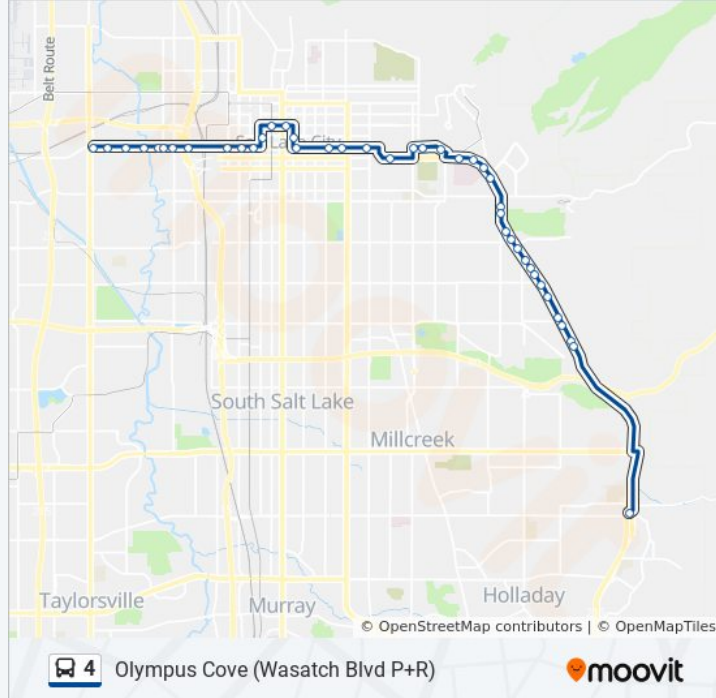

4 bus Info

Direction: Olympus Cove (Wasatch Blvd P+R)

Stops: 42

Trip Duration: 51 min

Line Summary:

Stadium Station (Eb)

U Social Work Building (Eb)

500 S / Va Hospital (Eb)

Foothill Dr / Va Building 2 (Eb)

Foothill Dr / Mario Capecchi (Sb)

Foothill Dr / Wakara Way (Sb)

Foothill Dr / Hubbard Ave (Sb)

Foothill Dr / Michigan Ave (Sb)

Foothill Dr @ 1090 S

Foothill Dr @ 1250 S

Foothill Dr @ 1350 S

Foothill Dr @ 1458 S

Foothill Dr @ 1520 S

Foothill Dr @ 1568 S

Foothill Dr @ 1720 S

Foothill Dr @ 1810 S

Foothill Dr @ 2050 S

Foothill Dr @ 2160 S

Foothill Dr @ 2330 S

Olympus Cove P+R (Bay C)

Direction: Poplar Grove (400 S + Redwood Rd)

42 stops

[VIEW LINE SCHEDULE](#)

Olympus Cove P+R (Bay C)

Wasatch Blvd @ 3491 S

Wasatch Blvd @ 3305 S

Foothill Dr @ 2245 S