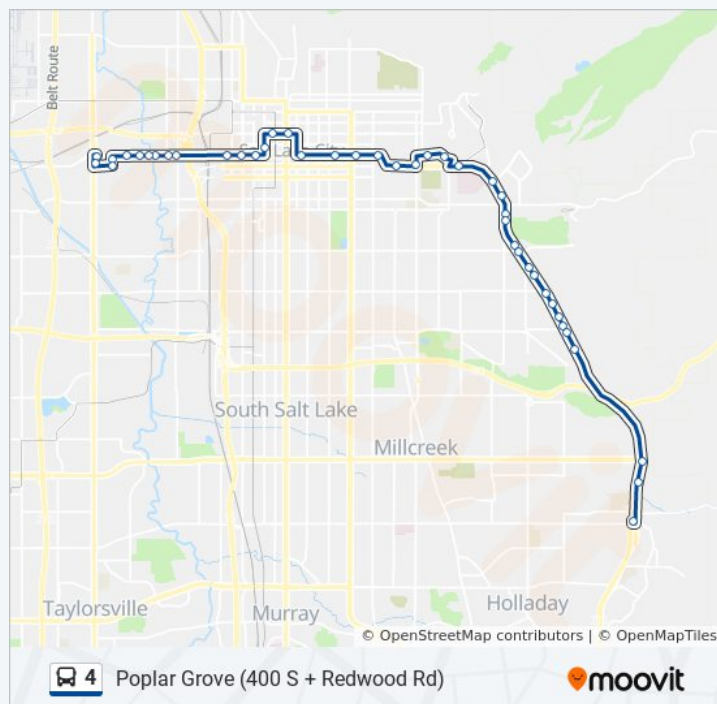

Foothill Dr @ 1527 S

Foothill Dr @ 1445 S

Foothill Dr @ 1325 S

Foothill Dr @ 1187 S

Foothill Dr / Michigan Ave (Nb)

Foothill Dr / Sunnyside Ave (Nb)

Foothill Dr / Wakara Way (Nb)

500 S / Va Hospital (Wb)

U Social Work Building (Wb)

Stadium Station (Wb)

1300 E @ 480 S

500 S @ 1115 E

400 S / 900 E (Wb) For 900 East Stn

400 S / 700 E (Wb)

400 S / 550 E (Wb) For Trolley Stn

400 S / 200 E (Wb) For Library Stn

State St / 400 S (Nb)

State St / 300 S (Nb)

100 S / Main St (Wb)

West Temple @ 282 S

400 S @ 198 W

400 S @ 306 W

400 S / Rio Grande St (Wb)

400 S @ 902 W

400 S @ 998 W

400 S @ 1120 W

400 S @ 1168 W

400 S @ 1234 W

400 S / Navajo St (Wb)

Cheyenne St / 400 S (Sb)

Cheyenne St / 500 S (Sb)

Redwood Rd / 500 S (Nb)

400 S / Redwood Rd (Eb)

Stops: 42

Trip Duration: 52 min

Line Summary: