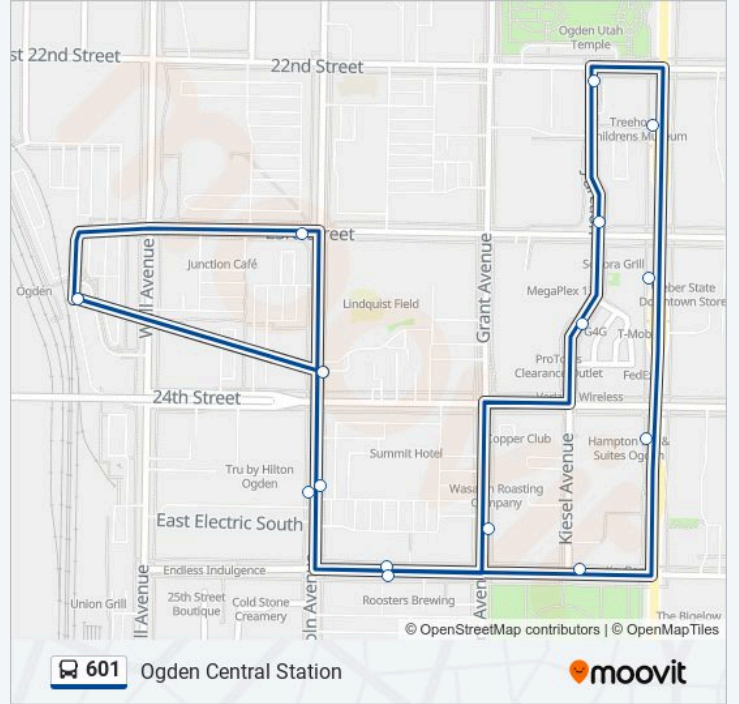

## Ogden Central Station

Get The App

The 601 bus line Ogden Central Station has one route. For regular weekdays, their operation hours are:

(1) Ogden Central Station: 7:58 AM - 10:38 PM

Use the Moovit App to find the closest 601 bus station near you and find out when is the next 601 bus arriving.

### Direction: Ogden Central Station

16 stops

[VIEW LINE SCHEDULE](#)

- Ogden Central Station (Bay F)
- 23rd St / Lincoln Ave (Eb)
- Lincoln Ave Btwn 24th & 25th (Sb)
- 25th St Btwn Grant & Lincoln (Eb)
- Grant Ave / 25th St (Nb)
- Kiesel Ave Between 23rd & 24th (Nb)
- Kiesel Ave / 23rd St (Nb)
- Kiesel Ave / 22nd St (Nb)
- Washington Blvd / 22nd St (Sb)
- Washington Blvd / 23rd St (Sb)
- Washington Blvd / 24th St (Sb)
- 25th St / Kiesel Ave (Wb)
- 25th St Btwn Grant & Lincoln (Wb)
- Lincoln Ave Btwn 24th & 25th (Nb)
- Lincoln Ave / 24th St (Nb)
- Ogden Central Station (Bay F)

### 601 bus Time Schedule

Ogden Central Station Route Timetable:

Sunday	Not Operational
Monday	7:58 AM - 10:38 PM
Tuesday	7:58 AM - 10:38 PM
Wednesday	7:58 AM - 10:38 PM
Thursday	7:58 AM - 10:38 PM
Friday	7:58 AM - 10:38 PM
Saturday	7:58 AM - 10:38 PM

### 601 bus Info

**Direction:** Ogden Central Station

**Stops:** 16

**Trip Duration:** 15 min

**Line Summary:**

601 bus time schedules and route maps are available in an offline PDF at [moovitapp.com](https://moovitapp.com). Use the Moovit App to see live bus times, train schedule or subway schedule, and step-by-step directions for all public transit in Salt Lake City.