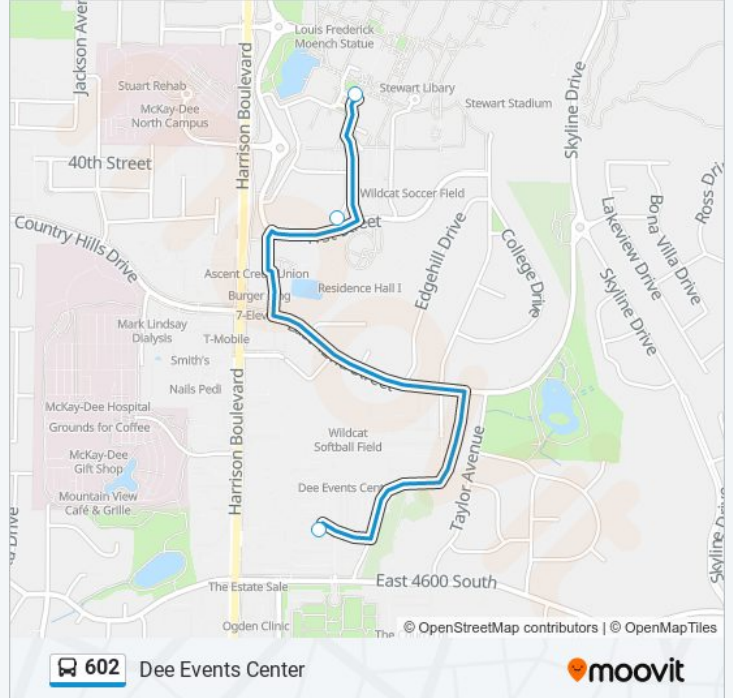

 602

Dee Events Center

Get The App

The 602 bus line (Dee Events Center) has 2 routes. For regular weekdays, their operation hours are:  
(1) Dee Events Center: 7:10 AM - 4:00 PM(2) Weber State Central: 7:04 AM - 4:04 PM  
Use the Moovit App to find the closest 602 bus station near you and find out when is the next 602 bus arriving.

**Direction: Dee Events Center**

3 stops

[VIEW LINE SCHEDULE](#)

Weber State Central Station

Wildcat Village Station

Dee Events Center Station (Bay C)

**602 bus Time Schedule**

Dee Events Center Route Timetable:

Sunday	Not Operational
Monday	7:10 AM - 4:00 PM
Tuesday	7:10 AM - 4:00 PM
Wednesday	7:10 AM - 4:00 PM
Thursday	7:10 AM - 4:00 PM
Friday	7:10 AM - 4:00 PM
Saturday	Not Operational

**602 bus Info**

**Direction:** Dee Events Center

**Stops:** 3

**Trip Duration:** 5 min

**Line Summary:**

**Direction: Weber State Central**

3 stops

[VIEW LINE SCHEDULE](#)

Dee Events Center Station (Bay D)

Wildcat Village Station