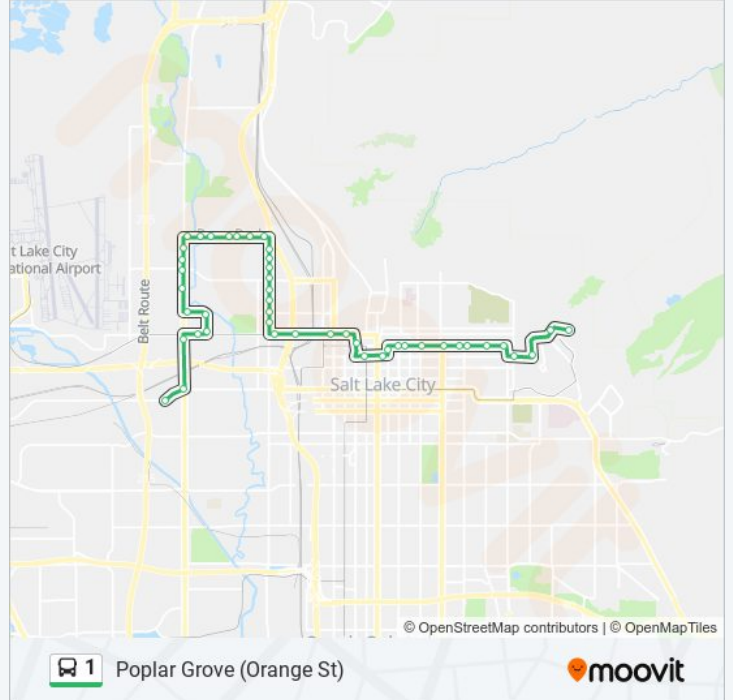

1 bus Info
Direction: Poplar Grove (Orange St)
Stops: 46
Trip Duration: 48 min
Line Summary:

900 W / 400 N (Nb)

900 W / 500 N (Nb)

900 W / 600 N (Nb)

900 W / 700 N (Nb)

900 W / 800 N (Nb)

900 W / 900 N (Nb)

1000 N / 900 W (Wb)

1000 N / American Beauty Dr (Wb)

1000 N / 1200 W (Wb)

1000 N / 1300 W (Wb)

1000 N / 1400 W (Wb)

1000 N / Jordan River Pkwy (Wb)

1000 N / Redwood Rd (Wb)

Redwood Rd / 900 N (Sb)

Redwood Rd / 800 N (Sb)

Redwood Rd / 700 N (Sb)

Redwood Rd / 500 N (Sb)

Northstar Dr / Redwood Rd (Eb)

Northstar Dr / Cornell St (Eb)

1460 W / North Temple (Sb)

North Temple / 1550 W (Wb)

Redwood Rd / North Temple (Sb)

400 S / Redwood Rd (Wb) Far-Side

Orange St Transit Center (Bay C)

Direction: University Hospital

48 stops

[VIEW LINE SCHEDULE](#)

Orange St Transit Center (Bay C)

Redwood Rd / 400 S (Nb)

Redwood Rd / South Temple (Nb)