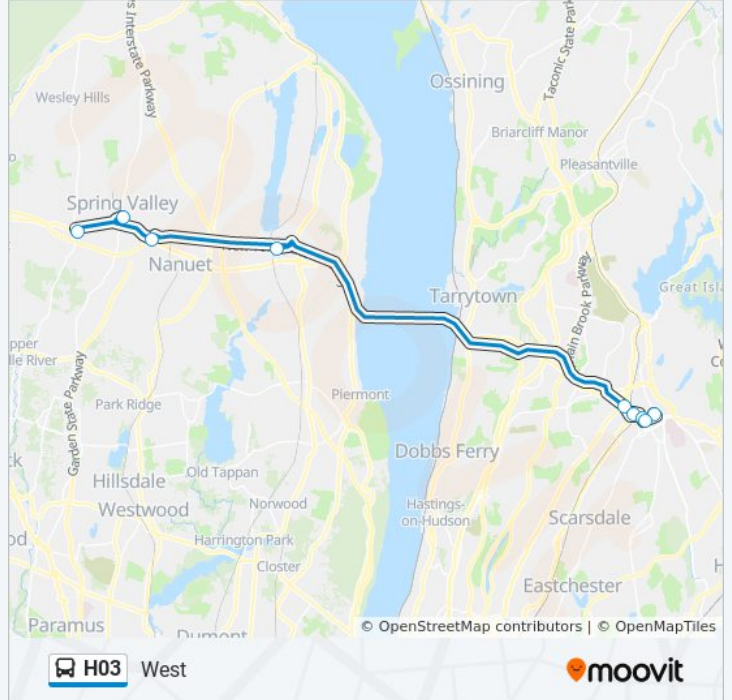

H03 Eb White Plains

Get The App

The H03 bus line (H03 Eb White Plains) has 2 routes. For regular weekdays, their operation hours are:

(1) H03 Eb White Plains: 12:19 AM - 11:16 PM (2) H03 Wb Monsey: 12:46 AM - 11:41 PM

Use the Moovit App to find the closest H03 bus station near you and find out when is the next H03 bus arriving.

Direction: H03 Eb White Plains

10 stops

[VIEW LINE SCHEDULE](#)

- Monsey - Park & Ride
- Franklin St. at Municipal Plaza Spring Valley
- Spring Valley Market Place
- Palisades Center Dr. Lot J
- Westchester Center (Eb)
- Main St @ Bank St (Eb)
- New York Power Authority
- Hamilton Ave. & Ferris Ave. White Plain Train
- White Plains - Main Street (Galleria)
- Hamilton Ave & Ej Conroy Dr

H03 bus Time Schedule

H03 Eb White Plains Route Timetable:

Sunday	4:18 AM - 11:18 PM
Monday	4:27 AM - 11:16 PM
Tuesday	12:19 AM - 11:16 PM
Wednesday	12:19 AM - 11:16 PM
Thursday	12:19 AM - 11:16 PM
Friday	12:19 AM - 11:16 PM
Saturday	12:19 AM - 11:18 PM

H03 bus Info

Direction: H03 Eb White Plains

Stops: 10

Trip Duration: 56 min

Line Summary:

Direction: H03 Wb Monsey

9 stops

[VIEW LINE SCHEDULE](#)