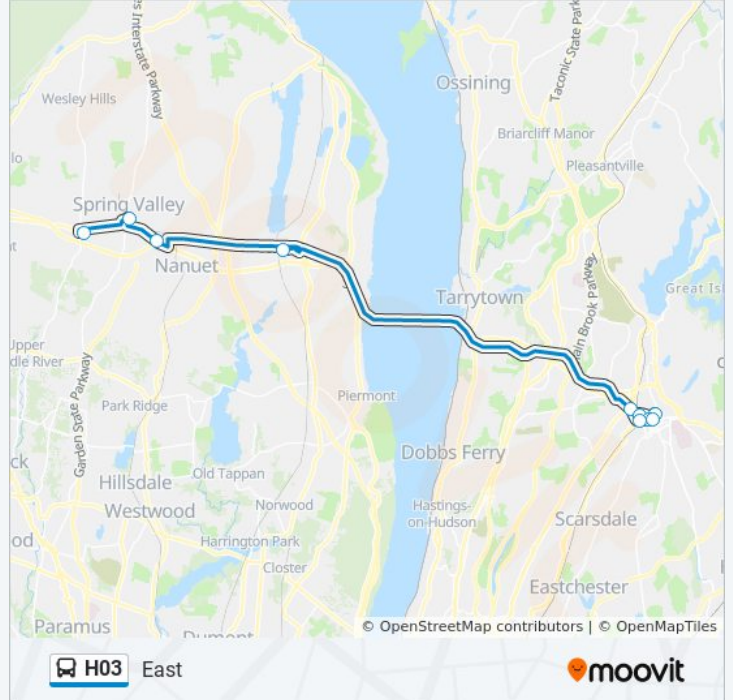

Use the Moovit App to find the closest H03 bus station near you and find out when is the next H03 bus arriving.

Direction: H03 Eb White Plains

10 stops

[VIEW LINE SCHEDULE](#)

- Monsey - Park & Ride
- Franklin St. at Municipal Plaza Spring Valley
- Spring Valley Market Place
- Palisades Center Dr. Lot J
- Westchester Center (Eb)
- Main St @ Bank St (Eb)
- New York Power Authority
- Hamilton Ave. & Ferris Ave. White Plain Train
- White Plains - Main Street (Galleria)
- Hamilton Ave & Ej Conroy Dr

- N Broadway @ Main St
- White Plains - Court St. (Martine)
- New York Power Authority
- Hamilton Ave. & Ferris Ave. White Plain Train
- Westchester Center (Wb)
- Palisades Center Dr. Lot J
- Exit 14 Park & Ride Lot Nanuet
- Franklin St. at Municipal Plaza Spring Valley
- Monsey - Park & Ride

H03 bus Time Schedule

H03 Wb Monsey Route Timetable:

Sunday	12:45 AM - 11:53 PM
Monday	12:45 AM - 11:41 PM
Tuesday	12:46 AM - 11:41 PM
Wednesday	12:46 AM - 11:41 PM
Thursday	12:46 AM - 11:41 PM
Friday	12:46 AM - 11:41 PM
Saturday	12:46 AM - 11:53 PM

H03 bus Info

Direction: H03 Wb Monsey

Stops: 9

Trip Duration: 55 min

Line Summary:

H03 bus time schedules and route maps are available in an offline PDF at moovitapp.com. Use the [Moovit App](#) to see live bus times, train schedule or subway schedule, and step-by-step directions for all public transit in New York - New Jersey.