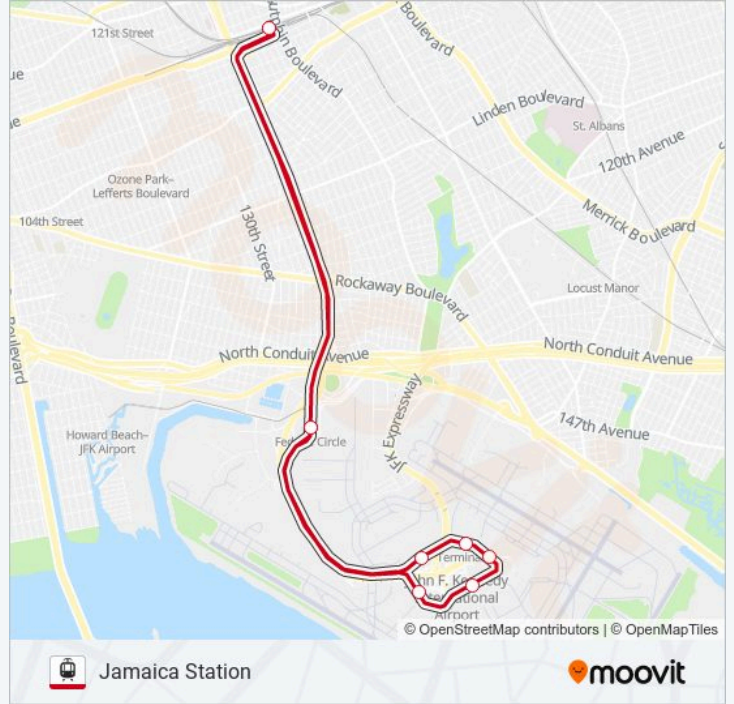

The AIRTRAIN light rail line Jamaica Station has one route. For regular weekdays, their operation hours are:

(1) Jamaica Station: 24 hours

Use the Moovit App to find the closest AIRTRAIN light rail station near you and find out when is the next AIRTRAIN light rail arriving.

Direction: Jamaica Station

9 stops

[VIEW LINE SCHEDULE](#)

Jamaica
Federal Circle
Terminals 1 & 2
Terminal 4
Terminal 5
Terminal 7
Terminal 8
Federal Circle
Jamaica

AIRTRAIN light rail Time Schedule

Jamaica Station Route Timetable:

Sunday	24 hours
Monday	24 hours
Tuesday	24 hours
Wednesday	24 hours
Thursday	24 hours
Friday	24 hours
Saturday	24 hours

AIRTRAIN light rail Info

Direction: Jamaica Station

Stops: 9

Trip Duration: 21 min

Line Summary:

AIRTRAIN light rail time schedules and route maps are available in an offline PDF at moovitapp.com. Use the Moovit App to see live bus times, train schedule or subway schedule, and step-by-step directions for all public transit in New York - New Jersey.