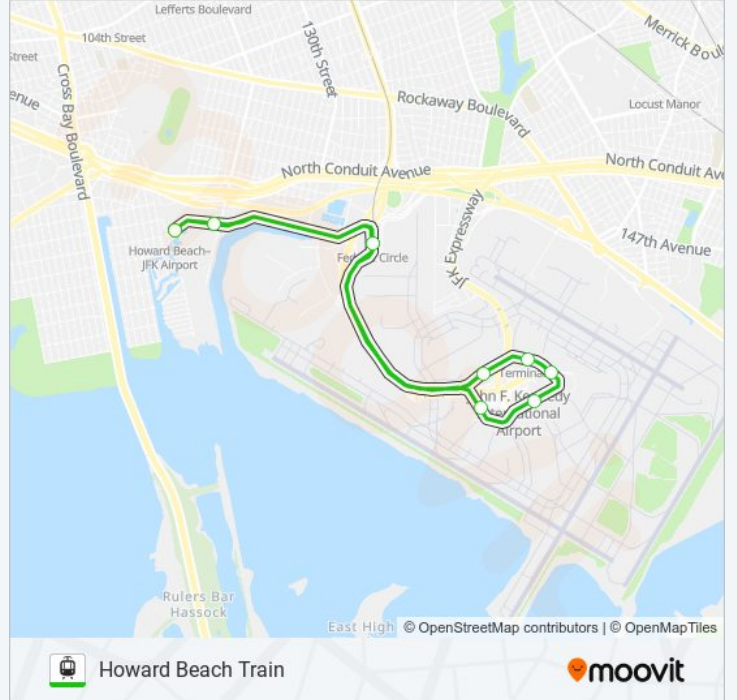

The AIRTRAIN light rail line Howard Beach Train has one route. For regular weekdays, their operation hours are:

(1) Howard Beach: 24 hours

Use the Moovit App to find the closest AIRTRAIN light rail station near you and find out when is the next AIRTRAIN light rail arriving.

Direction: Howard Beach

11 stops

[VIEW LINE SCHEDULE](#)

Howard Beach

Lefferts Blvd

Federal Circle

Terminals 1 & 2

Terminal 4

Terminal 5

Terminal 7

Terminal 8

Federal Circle

Lefferts Blvd

Howard Beach

AIRTRAIN light rail Time Schedule

Howard Beach Route Timetable:

Sunday	24 hours
Monday	24 hours
Tuesday	24 hours
Wednesday	24 hours
Thursday	24 hours
Friday	24 hours
Saturday	24 hours

AIRTRAIN light rail Info

Direction: Howard Beach

Stops: 11

Trip Duration: 21 min

Line Summary: