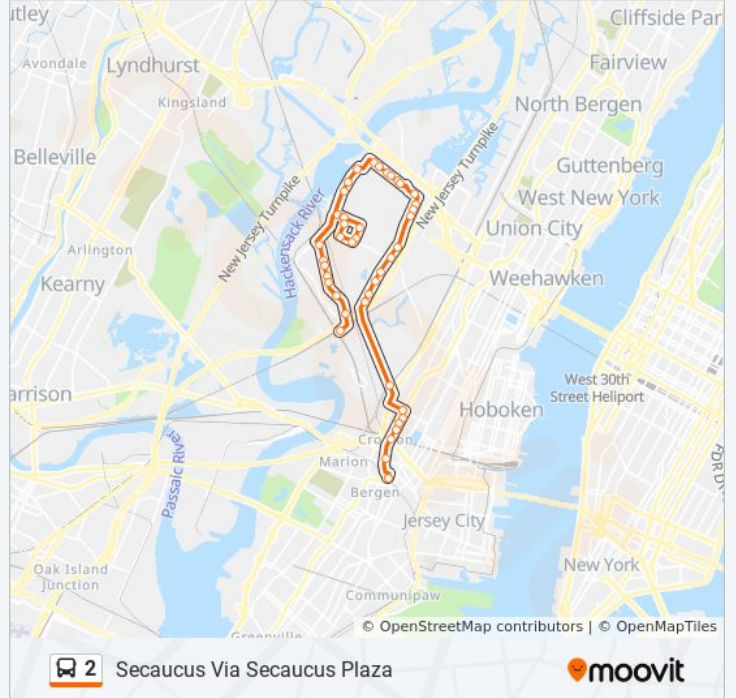

Enterprise Ave at Secaucus Rd

Enterprise Ave N at American Way

American Way at Hartz Way

American Way 674'W Of Hartz Way

Seaview Dr at Meadowlands Pkwy

Seaview Dr at Venture Way

Seaview Dr 250' E Of Venture Way

Seaview Dr 728' E Of Venture Way

Seaview Dr 1256' E Of Venture Way

Seaview Dr. Extension 1612' W Of New County Rd

Seaview Dr. Extension at New County Rd

Secaucus Junction Bus Plaza

moovitapp.com. Use the [Moovit App](#) to see live bus times, train schedule or subway schedule, and step-by-step directions for all public transit in New York - New Jersey.