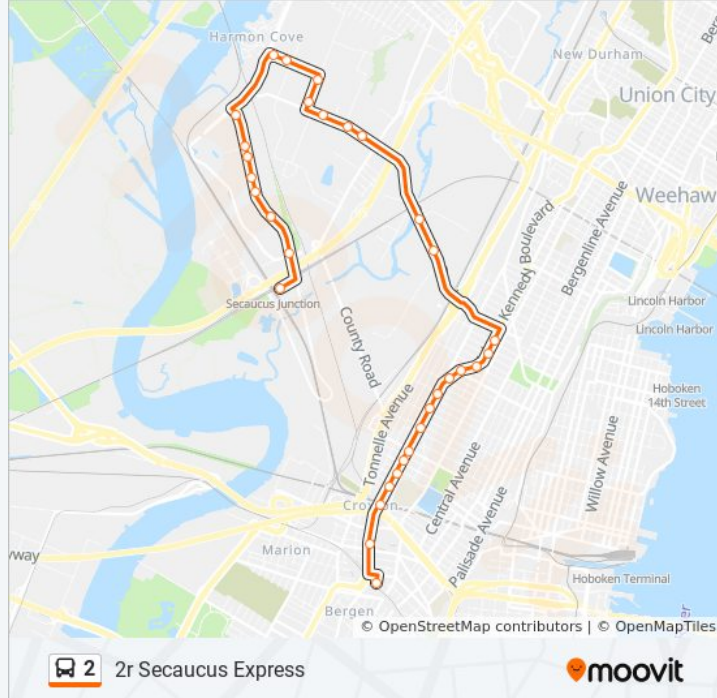

**2 bus Info**

**Direction:** 2r Secaucus Express

**Stops:** 33

**Trip Duration:** 33 min

**Line Summary:**

JFK Blvd at Poplar St

JFK Blvd at Leonard St

Secaucus Rd 1310'E Of 16th St.

American Way 674'W Of Hartz Way

Seaview Dr at Meadowlands Pkwy

Seaview Dr at Venture Way

Seaview Dr 250' E Of Venture Way

Seaview Dr 728' E Of Venture Way

Seaview Dr 1256' E Of Venture Way

Seaview Dr. Extension 1612' W Of New County Rd

Seaview Dr. Extension at New County Rd

Secaucus Junction Bus Plaza

**Direction: Jersey City Journal Sq Via NJ Intl & Bulk Mail Ctr-Exact F**

51 stops

[VIEW LINE SCHEDULE](#)

Secaucus Junction Bus Plaza

Seaview Dr. Extension at New County Rd