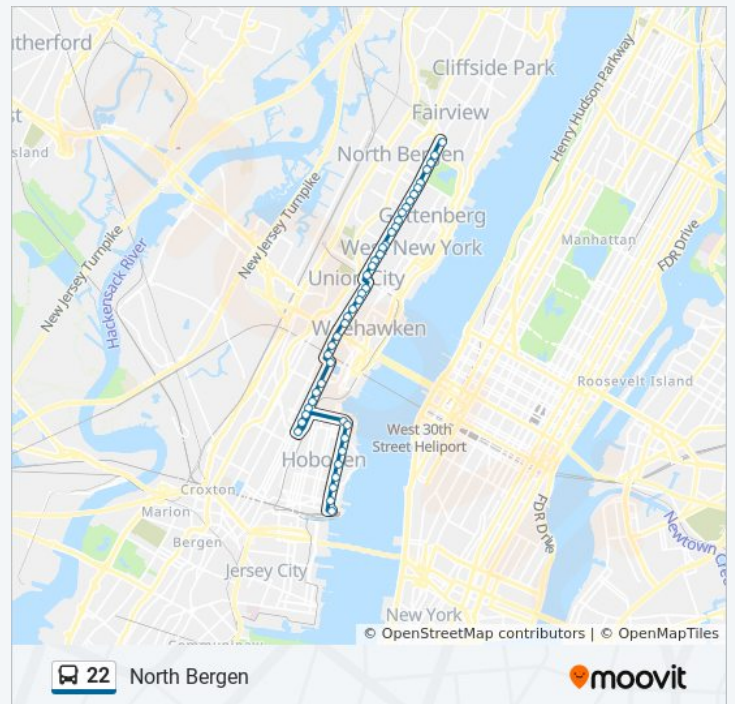

Washington St at 2nd St

Washington St at Newark St

Hoboken Terminal Lane 6

**Direction: North Bergen**

46 stops

**22 bus Time Schedule**

North Bergen Route Timetable:

- Hoboken Terminal
- Observer Hwy at Washington St
- Washington St at 1st St
- Washington St at 3rd St
- Washington St at 5th St
- Washington St at 7th St
- Washington St at 9th St
- Washington St at 11th St
- Washington St at 13th St
- 14th St at Bloomfield St
- Palisade Ave at Paterson Plank Rd
- Palisade Ave at 3rd St
- Palisade Ave at 6th St
- Palisade Ave at 8th St
- Palisade Ave at 10th St
- Palisade Ave at 13th St
- Palisade Ave at 16th St
- Palisade Ave at Highpoint Ave/22nd St
- New York Ave at 23rd St
- New York Ave at 26th St
- New York Ave at 29th St
- New York Ave at 35th St
- New York Ave at 37th St
- New York Ave at 40th St
- New York Ave at 43rd St
- New York Ave at 45th St
- New York Ave at 46th St
- Bergenline Ave at 49th St
- Bergenline Ave at 53rd St
- Bergenline Ave at 55th St
- Bergenline Ave at 57th St
- Bergenline Ave at 59th St

**Direction:** North Bergen

**Stops:** 46

**Trip Duration:** 58 min

**Line Summary:**

Bergenline Ave at 60th St  
Bergenline Ave at 62nd St  
Bergenline Ave at 64th St  
Bergenline Ave at 66th St  
Bergenline Ave at 68th St  
Bergenline Ave at 70th St  
Bergenline Ave at 72nd St  
Bergenline Ave at 74th St  
Bergenline Ave at 77th St  
Bergenline Ave at 78th St  
Bergenline Ave at 82nd St  
Bergenline Ave at 85th St  
Bergenline Ave at 87th St  
Bergenline Ave at JFK Blvd