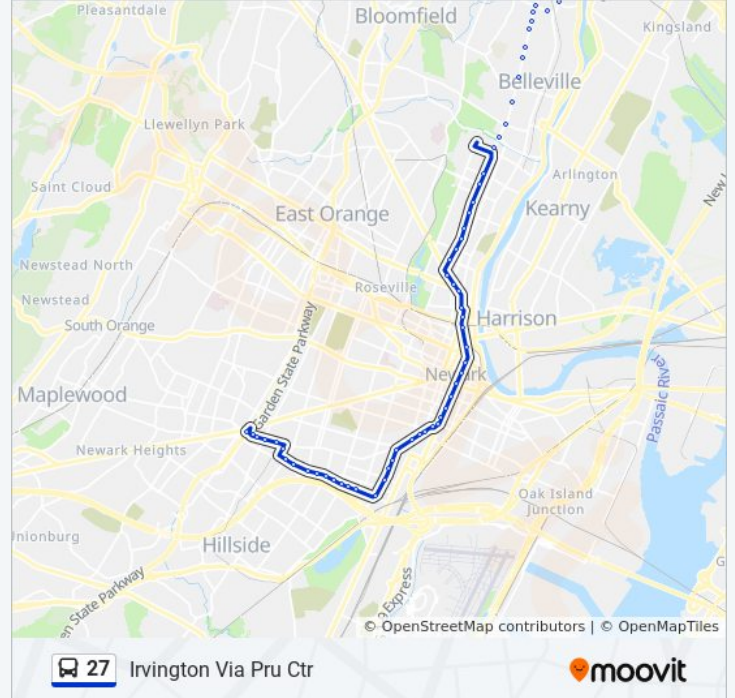

Verona Ave at Mt Prospect Ave

Verona Ave at Highland Ave

Lake St Loop

**Direction: 27n Nutley Delawanna Via Broad St Station**

67 stops

[VIEW LINE SCHEDULE](#)

Irvington Bus Terminal

Clinton Ave at Howard St

Clinton Ave at Coit St

Clinton Ave at 21st St

Clinton Ave at 20th St

South 20th St 75' N Of Hawthorne Ave

Hawthorne Ave at Fabyan Pl

Hawthorne Ave at Wainwright St

**27 bus Time Schedule**

27n Nutley Delawanna Via Broad St Station Route  
Timetable:

**27 bus Info**

**Direction:** Irvington Via Pru Ctr

**Stops:** 66

**Trip Duration:** 48 min

**Line Summary:**

Union Ave at Holmes St

Union Ave at Belleville Ave

Union Ave at Mill St

Lincoln Park at Halsey St

Lincoln Park at Washington St

Clinton Ave at Thomas St

Clinton Ave at Murray St

Elizabeth Ave at Clinton Ave

Elizabeth Ave at Poinier St

Elizabeth Ave at W Alpine St

Elizabeth Ave at W Bigelow St  
Elizabeth Ave at W Peddie St  
W Peddie St at Badger Ave  
Hawthorne Ave at Peshine Ave  
Hawthorne Ave at Bergen St  
Hawthorne Ave at Seymour Ave  
Hawthorne Ave at Osborne Terr  
Hawthorne Ave at Reeves Pl  
Hawthorne Ave at Clinton Pl  
Hawthorne Ave at Leslie St  
Hawthorne Ave at Fabyan Pl  
South 20th St at Beverly St  
Clinton Ave at S 21st St  
Clinton Ave at Grove St  
Clinton Ave at Bruen Ave  
Clinton Ave at Sharon Ave  
Irvington Bus Terminal