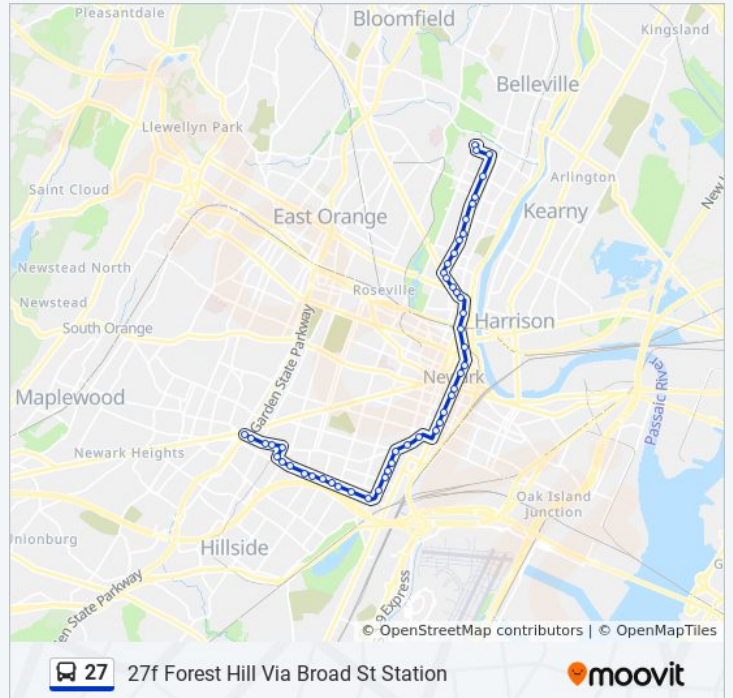

**Direction: 27f Forest Hill Via Broad St Station**

48 stops

[VIEW LINE SCHEDULE](#)

- Irvington Bus Terminal
- Clinton Ave at Howard St
- Clinton Ave at Coit St
- Clinton Ave at 21st St
- Clinton Ave at 20th St
- South 20th St 75' N Of Hawthorne Ave
- Hawthorne Ave at Fabyan Pl
- Hawthorne Ave at Wainwright St
- Hawthorne Ave at Clinton Pl
- Hawthorne Ave at Goodwin Ave
- Hawthorne Ave at Osborne Terr
- Hawthorne Ave at Seymour Ave
- Hawthorne Ave at Bergen St
- W Peddie St at Jelliff Ave
- W Peddie St at Johnson Ave
- Elizabeth Ave at E Runyon St
- Elizabeth Ave at Stanton St
- Elizabeth Ave at E Alpine St
- Elizabeth Ave at Poinier St
- Elizabeth Ave at Clinton Ave
- Clinton Ave at Astor St
- Clinton Ave at Thomas St
- Broad St at Camp St
- Broad St at East Kinney St
- Broad St at Walnut St
- City Hall
- Broad St at Market St
- Broad St at Prudential Dr

**27 bus Time Schedule**

27f Forest Hill Via Broad St Station Route Timetable:

Sunday	12:52 AM - 11:51 PM
Monday	12:51 AM - 11:11 PM
Tuesday	12:21 AM - 11:11 PM
Wednesday	12:21 AM - 11:11 PM
Thursday	12:21 AM - 11:11 PM
Friday	12:21 AM - 11:11 PM
Saturday	12:21 AM - 11:52 PM

**27 bus Info**

**Direction:** 27f Forest Hill Via Broad St Station

**Stops:** 48

**Trip Duration:** 44 min

**Line Summary:**

Broad St at New St

Broad St at Lombardy St

Broad St Across From Njt Station

Verona Ave at Mt Prospect Ave

Verona Ave at Highland Ave

Lake St Loop

**Direction: 27n Nutley Delawanna Via Broad St Station**

67 stops

[VIEW LINE SCHEDULE](#)

Irvington Bus Terminal

Clinton Ave at Howard St