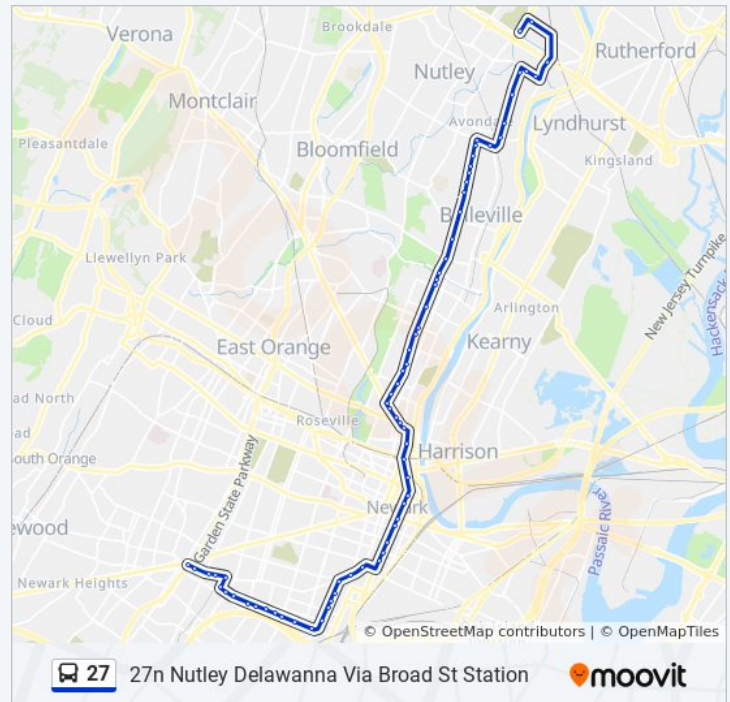

Verona Ave at Mt Prospect Ave

Verona Ave at Highland Ave

Lake St Loop

**Direction: 27n Nutley Delawanna Via Broad St Station**

67 stops

[VIEW LINE SCHEDULE](#)

Irvington Bus Terminal

Clinton Ave at Howard St

City Hall

Broad St at Market St

Broad St at Prudential Dr

Broad St at New St

Broad St at Lombardy St

Broad St Across From Njt Station

Broad St at Clay St

Bloomfield Pl at Broadway

Bloomfield Ave at Rowland St

Bloomfield Ave at Crittenden St

Bloomfield Ave at Garside St

Bloomfield Ave at Mt Prospect Ave

Mt Prospect Ave at East 3rd Ave

Mt Prospect Ave at East 2nd Ave

Mt Prospect Ave 100'N Of Mt Prospect Pl

Mt Prospect Ave at Abington Ave

**Direction:** 27n Nutley Delawanna Via Broad St Station

**Stops:** 67

**Trip Duration:** 63 min

**Line Summary:**

Mt Prospect Ave 75's Of Ballantine Pkwy.

Mt Prospect Ave at East Delavan Ave