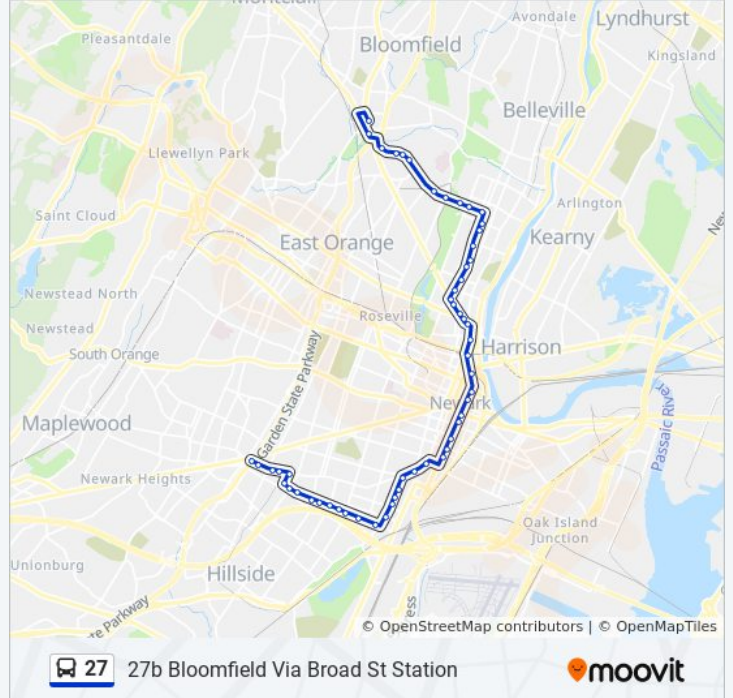

### 27 bus Info

**Direction:** 27b Bloomfield Via Broad St Station

**Stops:** 55

**Trip Duration:** 54 min

**Line Summary:**

Clinton Ave at Thomas St  
Broad St at Camp St  
Broad St at East Kinney St  
Broad St at Walnut St  
City Hall  
Broad St at Market St  
Broad St at Prudential Dr  
Broad St at New St  
Broad St at Lombardy St  
Broad St Across From Njt Station  
Broad St at Clay St  
Bloomfield Pl at Broadway  
Bloomfield Ave at Rowland St  
Bloomfield Ave at Crittenden St  
Bloomfield Ave at Garside St  
Bloomfield Ave at Mt Prospect Ave  
Mt Prospect Ave at East 3rd Ave  
Mt Prospect Ave at East 2nd Ave  
Mt Prospect Ave 100'N Of Mt Prospect Pl  
Mt Prospect Ave at Abington Ave  
Mt Prospect Ave 75's Of Ballantine Pkwy.  
Mt Prospect Ave at East Delavan Ave  
Mt Prospect Ave at Elwood Ave  
Heller Pkwy at Clifton Ave  
Heller Pkwy at Lake St  
Heller Pkwy at Forest Hill Pkwy  
Heller Pkwy at Franklin Ave  
Franklin St at North 9th St  
Franklin St at Baldwin Pl  
Franklin St at Berkeley Ave  
Franklin St at Willard Ave  
Franklin St at Hill St  
Bloomfield Ave at Municipal Plaza

**Direction: 27f Forest Hill Via Broad St Station**

48 stops

[VIEW LINE SCHEDULE](#)

- Irvington Bus Terminal
- Clinton Ave at Howard St
- Clinton Ave at Coit St
- Clinton Ave at 21st St
- Clinton Ave at 20th St
- South 20th St 75' N Of Hawthorne Ave
- Hawthorne Ave at Fabyan Pl
- Hawthorne Ave at Wainwright St
- Hawthorne Ave at Clinton Pl
- Hawthorne Ave at Goodwin Ave
- Hawthorne Ave at Osborne Terr
- Hawthorne Ave at Seymour Ave
- Hawthorne Ave at Bergen St
- W Peddie St at Jelliff Ave
- W Peddie St at Johnson Ave
- Elizabeth Ave at E Runyon St
- Elizabeth Ave at Stanton St
- Elizabeth Ave at E Alpine St
- Elizabeth Ave at Poinier St
- Elizabeth Ave at Clinton Ave
- Clinton Ave at Astor St
- Clinton Ave at Thomas St
- Broad St at Camp St
- Broad St at East Kinney St
- Broad St at Walnut St
- City Hall
- Broad St at Market St
- Broad St at Prudential Dr