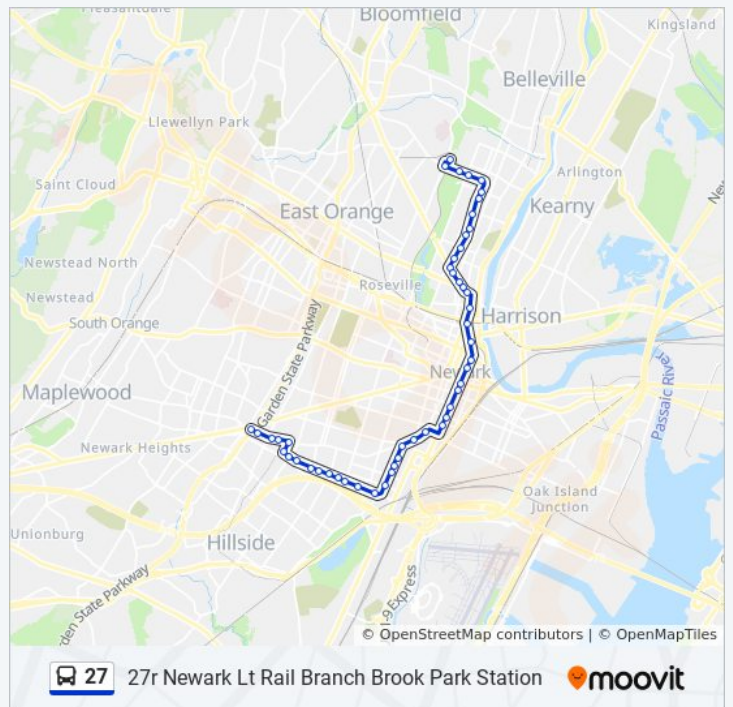

Verona Ave at Mt Prospect Ave

Verona Ave at Highland Ave

Lake St Loop

**Direction: 27n Nutley Delawanna Via Broad St Station**

67 stops

[VIEW LINE SCHEDULE](#)

Irvington Bus Terminal

Clinton Ave at Howard St

### 27 bus Info

**Direction:** 27r Newark Lt Rail Branch Brook Park Station

**Stops:** 49

**Trip Duration:** 47 min

**Line Summary:**

Bloomfield Ave at Mt Prospect Ave  
Mt Prospect Ave at East 3rd Ave  
Mt Prospect Ave at East 2nd Ave  
Mt Prospect Ave 100'N Of Mt Prospect Pl  
Mt Prospect Ave at Abington Ave  
Mt Prospect Ave 75's Of Ballantine Pkwy.  
Mt Prospect Ave at East Delavan Ave  
Mt Prospect Ave at Elwood Ave  
Heller Pkwy at Clifton Ave  
Heller Pkwy at Lake St  
Heller Pkwy at Forest Hill Pkwy  
Heller Pkwy at Franklin Ave  
Branch Brook Park Light Rail Station

**Direction: Irvington Via Pru Ctr**

66 stops

[VIEW LINE SCHEDULE](#)

Main Ave at Allwood Rd  
Main Ave at Clay St  
Passaic Ave at Jackson St  
Kingsland St at Lakeside Dr  
Kingsland Rd at Walnut St  
Washington Ave at Roosevelt St  
Washington Ave at Grant Ave  
Washington Ave at Park Ave  
Centre St at Washington Ave  
Centre St at Union Ave  
Union Ave at Conover Ave  
Union Ave at King St  
Union Ave at Sunset Ave  
Union Ave at Greylock Pkwy  
Union Ave at Overlook Ave  
Union Ave at Division Ave

**27 bus Info**

**Direction:** Irvington Via Pru Ctr

**Stops:** 66

**Trip Duration:** 48 min

**Line Summary:**

Union Ave at Holmes St

Union Ave at Belleville Ave

Union Ave at Mill St