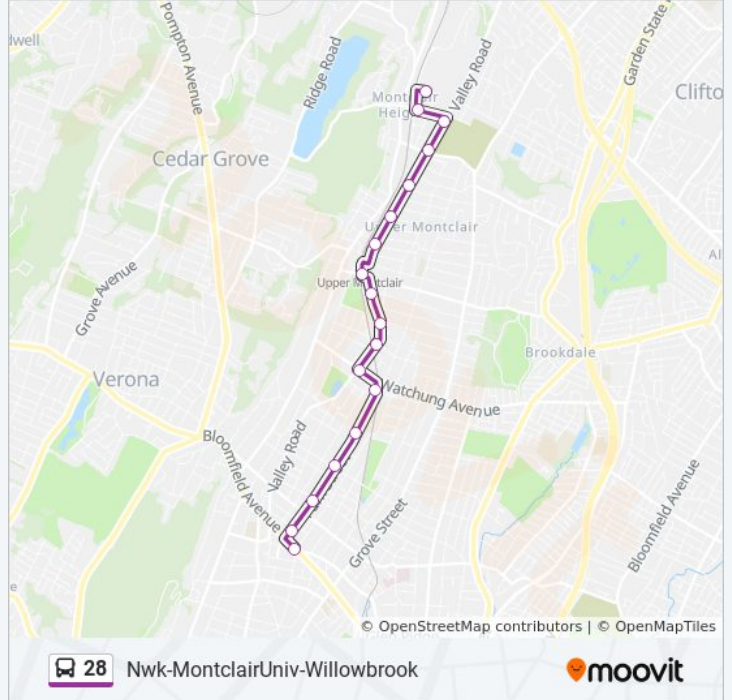

Use the Moovit App to find the closest 28 bus station near you and find out when is the next 28 bus arriving.

Direction: Montclair Elm Street

18 stops

[VIEW LINE SCHEDULE](#)

- Montclair State University
- Normal Ave at Upper Mountain Ave
- Valley Rd at Normal Ave
- Valley Rd at Mt Hebron Rd#
- Valley Rd at Emerson Pl#
- Valley Rd at Valley Pl#
- Valley Rd at Jerome Pl#
- Bellevue Plaza at Bellevue Ave
- Valley Rd at Upper Montclair Plaza#
- Valley Rd at Alvin Pl
- Valley Rd at Gordonhurst Ave#
- Watchung Ave at Valley Rd#
- Park St at Watchung Ave#
- Park St at Essex Way#
- Park St at Chestnut St#
- Park St at Walnut St#
- Bloomfield Ave at Park St
- Bloomfield Ave at Church St

28 bus Info

Direction: Montclair Elm Street

Stops: 18

Trip Duration: 12 min

Line Summary:

Direction: Montclair St_U Willowbrook

81 stops

[VIEW LINE SCHEDULE](#)

- Washington St at Hill St
- Washington St at William St
- Washington St at Branford Pl
- Washington St at Market St
- Washington St at Raymond Blvd
- Washington St at Bleeker St
- Washington St at Central Ave
- Washington St at Washington Pl
- Washington St at H Tubman Sq
- Broad St Across From Njt Station
- Broad St 275' S Of Clark St
- Bloomfield Pl at Broadway
- Bloomfield Ave at Rowland St
- Bloomfield Ave at Crittenden St
- Bloomfield Ave at Garside St
- Bloomfield Ave at Clifton Ave
- Bloomfield Ave at Parker St
- Bloomfield Ave at Lake St

28 bus Info

Direction: Montclair St_U Willowbrook

Stops: 81

Trip Duration: 66 min

Line Summary:

Bloomfield Avenue Light Rail Station

Bloomfield Ave at 4th St

Bloomfield Ave at North 6th St