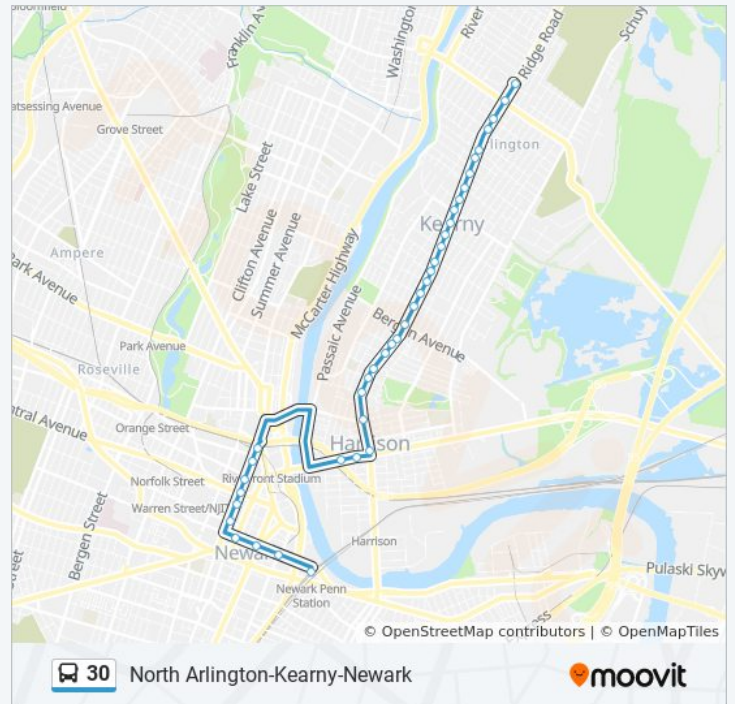

### 30 bus Info

**Direction:** Newark Lincoln Park

**Stops:** 38

**Trip Duration:** 35 min

**Line Summary:**

Kearny Ave at Liberty St#

Kearny Ave at Halstead St#

Kearny Ave at Afton St#

University Ave at Lackawanna Ave

University Ave at Orange St

University Ave at James St

University Ave at Central Ave

University Ave at Bleeker St

University Ave at Warren St

Raymond Blvd at Washington St

Raymond Blvd at Mulberry St

Newark Penn Station

### 30 bus Info

**Direction:** Newark Penn Station

**Stops:** 38

**Trip Duration:** 30 min

**Line Summary:**

30 bus time schedules and route maps are available in an offline PDF at moovitapp.com. Use the [Moovit App](#) to see live bus times, train schedule or subway schedule, and step-by-step directions for all public transit in New York - New Jersey.