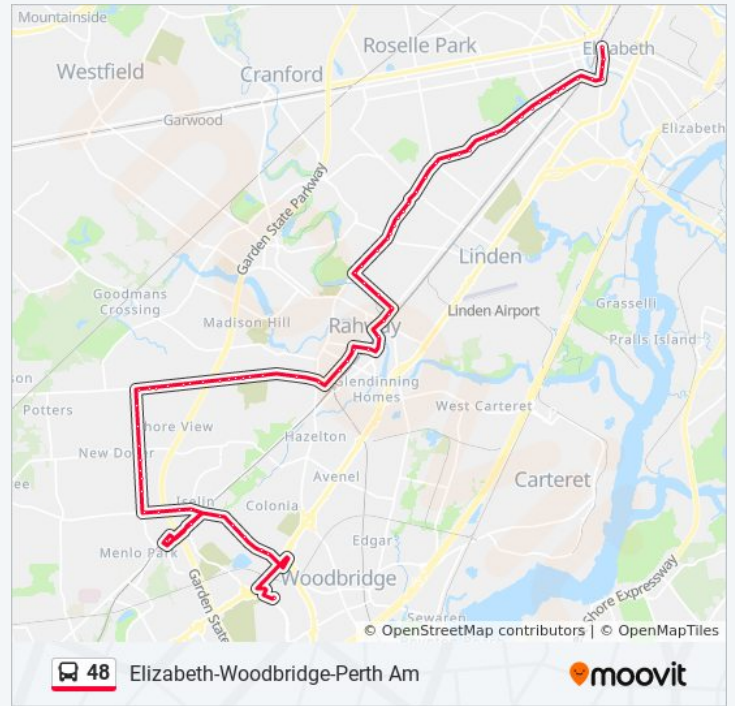

Woodbridge Center Mall

Green St at Universal Ave

Green St 320' E Of Worth St.

Green St at Dundee Ave

Green St at Elizabeth Ave

Green St at Benjamin Ave

Middlesex-Essex Tpke at Juliet St

Metropark Rail Station Bus Lane 4

Middlesex-Essex Tpke at Juliet St

Oak Tree Rd at Middlesex Ave

48 bus Time Schedule

Elizabeth Via Metro Park Sta Elizabeth Via Colonia-Exact Route Timetable:

Sunday	8:01 AM - 10:58 PM
Monday	6:06 AM - 10:45 PM
Tuesday	6:06 AM - 10:45 PM
Wednesday	6:06 AM - 10:45 PM
Thursday	6:06 AM - 10:45 PM
Friday	6:06 AM - 10:45 PM
Saturday	9:15 AM - 10:20 PM

48 bus Info

Direction: Elizabeth Via Metro Park Sta Elizabeth Via Colonia-Exact

Stops: 76

Trip Duration: 59 min
Line Summary:

- Oak Tree Rd at Correja Ave
- Oak Tree Rd at Plymouth Dr
- Wood Ave at Oak Tree Rd
- Wood Ave at Reynolds St
- Wood Ave at W. James Place
- Wood Ave at West Louis Pl
- Wood Ave at West Warren St
- Wood Ave at Barry Pl
- Wood Ave at Jennifer Ct
- Wood Ave at Quaker Ln
- Inman Ave at Wood Ave
- Inman Ave at Kline Blvd
- Inman Ave at Edgewood Ave
- Inman Ave at Clover Ave
- Inman Ave at Amherst Ave
- Inman Ave at West St
- Inman Ave 660' E Of West St.
- Inman Ave at Harrison Ave
- Inman Ave at Broadway Ave
- Inman Ave at Cleveland Ave
- Inman Ave 285' E Of North Lincoln Ave
- Inman Ave 800' E Of North Lincoln Ave
- West Inman Ave at Bramhall Rd
- West Inman Ave at Madison Ave
- Inman Ave at St Georges Ave
- Jaques Ave at West Stearns St
- Jaques Ave at West Hazelwood Ave
- Jaques Ave at Clinton St
- East Milton Ave at Broad St
- Main St at Bridge St
- Elizabeth Ave at East Grand Ave
- Elizabeth Ave at Jackson Ave
- West Scott Ave at Elizabeth Ave