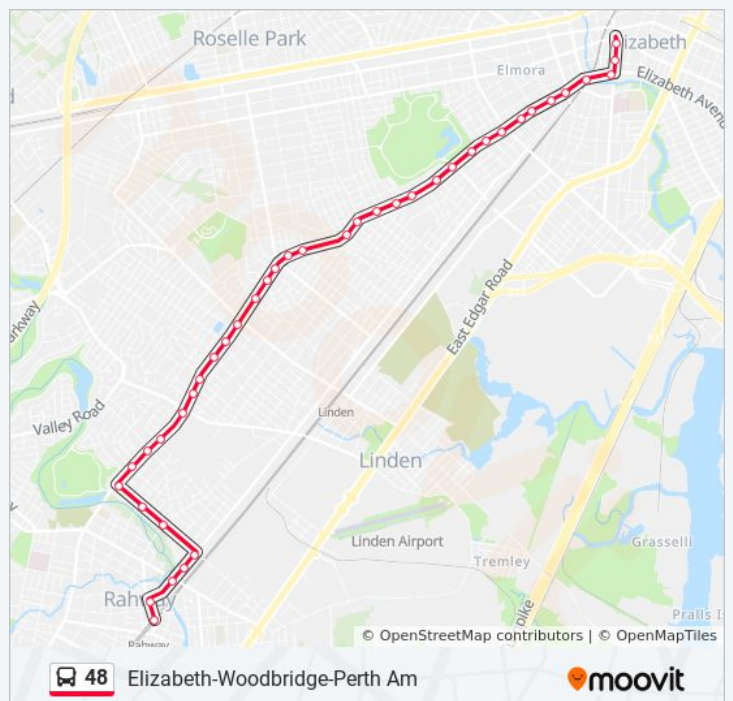

48 bus Info

Direction: Rahway

Stops: 40

Trip Duration: 22 min

Line Summary:

Elizabeth-Woodbridge-Perth Am

Saint Georges Ave at Baldwin Ave

St Georges Ave at Wood Ave