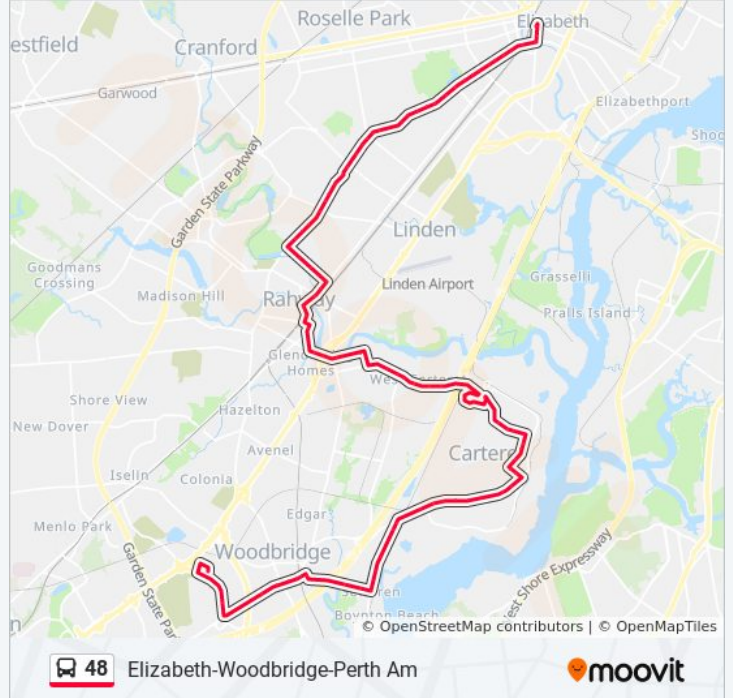

48 bus Info

Direction: Woodbridge Mall Via Carteret

Stops: 84

Trip Duration: 57 min

Line Summary:

Saint Georges Ave at Park Ave
Saint Georges Ave at Alexander Ave
Saint Georges Ave at Carolyn Terrace
Saint Georges Ave at Thompson Ave
Saint Georges Ave at Drake Ave
Saint Georges Ave at Chandler Ave
Saint Georges Ave at Frank St.
Saint Georges Ave at Home Terrace
Saint Georges Ave at Victory St
Saint Georges Ave at Crescent Ave
Saint Georges Ave at Walnut St
Saint Georges Ave at Baldwin Ave
St Georges Ave at Wood Ave
Saint Georges Ave at Summit Terrace
Saint Georges Ave at Dewitt Terrace
Saint Georges Ave 300' N Of Columbia Pl#
Saint Georges Ave at Hollywood Rd
Saint Georges Ave at Stiles St
Saint Georges Ave at Stuart Pl
Saint Georges Ave at Ross St
Saint Georges Ave at Apgar Terrace
West Scott Ave at St. Georges Ave
West Scott Ave at Church St
West Scott Ave at Whittier St
Elizabeth Ave at West Scott Ave
Elizabeth Ave at Jackson Ave
Elizabeth Ave at West Grand Ave
Irving St at Elizabeth Ave
Irving St at Broad St
Main St 230's Of East Milton Ave
East Hazelwood Ave at Leesville Ave
East Hazelwood Ave at Frontage Road
East Hazelwood Ave at Whelan Pl